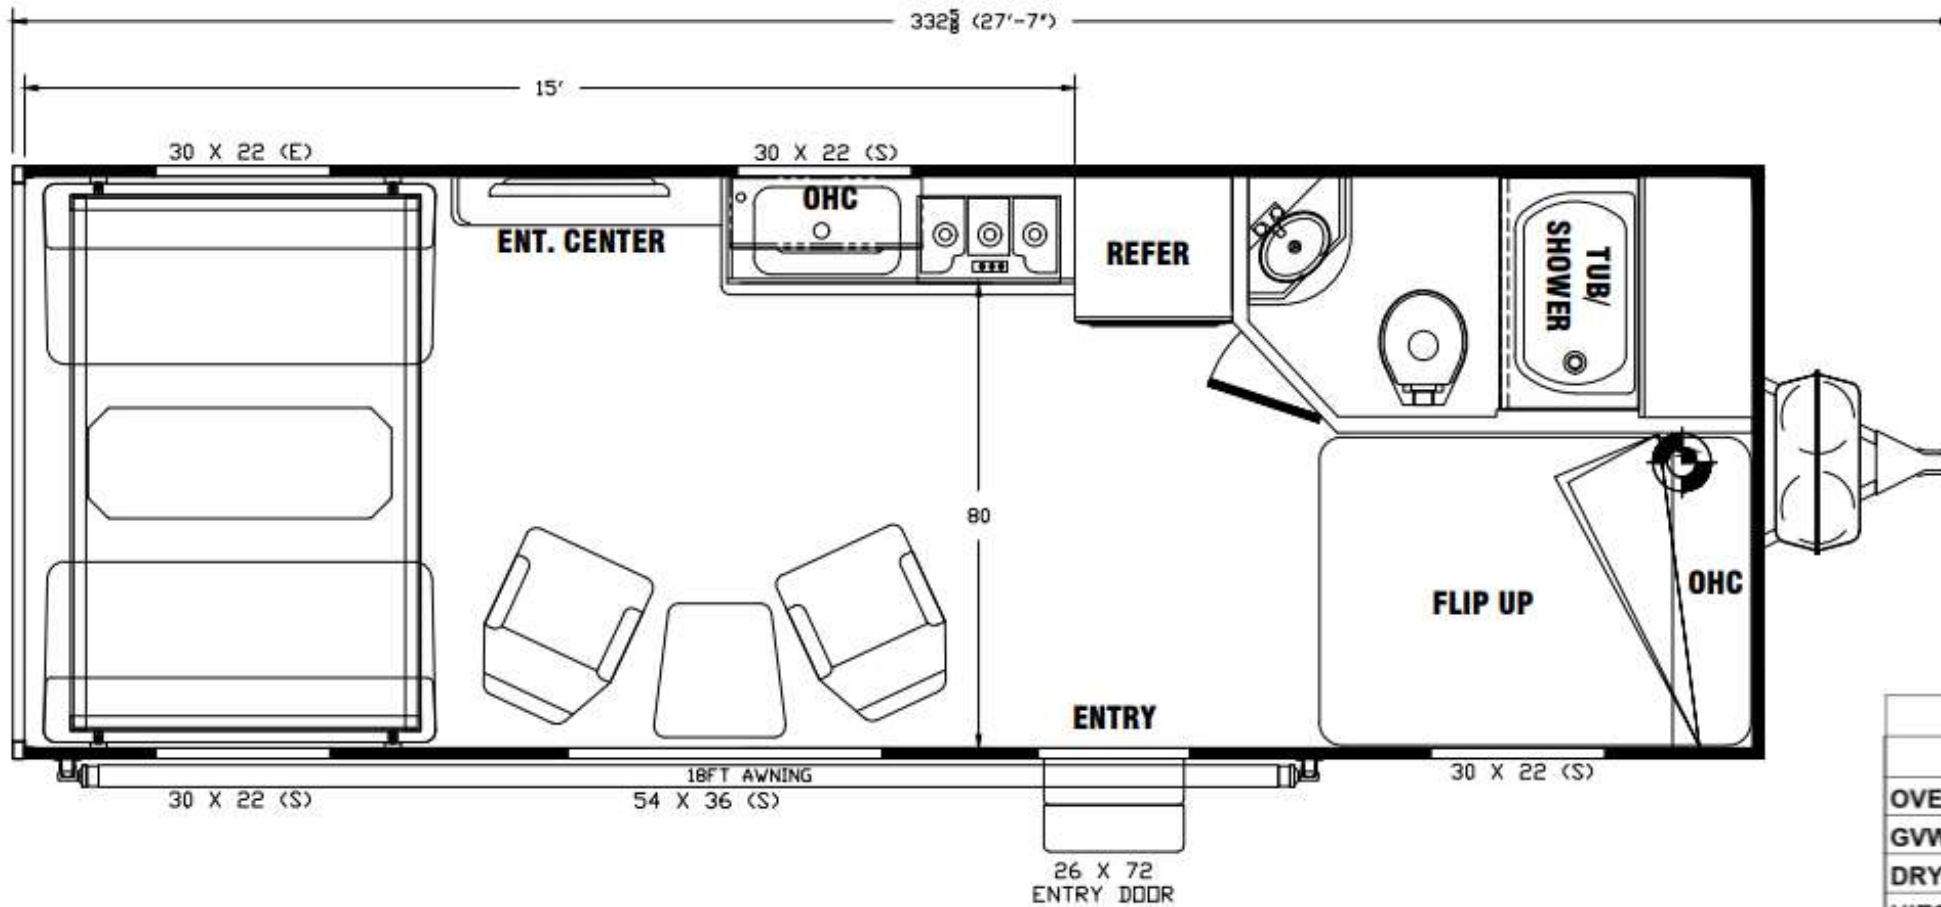

Product Presentation M2215SSXL

Toyhauler

New Floorplan Prominent Features:

- **8" I-Beam Chassis**
- **102" Wide Body Design**
- **Front Power Jack**
- **Black RaceLine® 15" Wheels/Off-Road Tires**
- **Flat Floor Interior – No Wheel Wells**
- **All LED Lighting**
- **Dual 30-Lb. Propane Tanks w/ Deluxe Cover**
- **Radiused & Tinted Windows**
- **2 Swivel Rockers**
- **40" Living Room TV/Fireplace**
- **3-Burner Cooktop/Stainless Steel Galley Sink**
- **Opposing Dual Sofas/Dinette w/Upper Bed**
- **Tub/Shower w/Retractable Door**

M2215SSXL Exterior

M2215SSXL Floorplan & Specs

UNIT SPECS	
	M2215SSXL
OVERALL LENGTH	27'-0"
GVWR (lbs)	9,900
DRY WEIGHT (lbs)	6,522
HITCH WEIGHT (lbs)	512
AXLE WEIGHT (lbs)	6,010
AXLE CAPACITY (lbs) (Double)	5,200
CARGO CAPACITY (lbs)**	3,378
TIRE SIZE	15"
FRESH WATER (GAL)	100
GRAY WATER (GAL)	40
BLACK TANK (GAL)	40
Note: Weights may change due to options added.	

Standard Features - Included in Base Price

- 102" Wide-Body Design
- Fiberglass Aluminum Framed Sidewalls
- 5200 Lb. Axle
- 8" I-Beam Chassis
- Radius & Tinted Windows & Valances
- 7-Foot Ramp Door
- Flat floor interior - no wheel wells
- Seamless One-Piece Rubber Roof
- 15" Blacked Out RACELINE® Wheels
- Off-Road Tires
- Solid Surface Galley Countertop w/Lights
- Tub/Shower Surround
- Single Bowl Stainless Steel Galley Sink w/Faucet
- 12-Volt Powered Lavy & Galley Roof Vents
- Entertainment Center w/40" TV & Fireplace
- Flush Floor Tie-Downs
- Full Size Spare Tire
- Single 200W Solar Panel
- 12-Volt USB Charger
- 3-5/8" Reinforced Floor
- 10 Cu. Ft./12-Volt Refrigerator
- 6-Gallon DSI Water Heater
- Dual 30Lb. Propane Tanks w/Deluxe Cover
- Furnace
- Medicine Cabinet
- Metal Ball Bearing Drawer Guides
- Power Awning
- Battery Disconnect
- Exterior Skirting
- Front Compartment Light
- All LED Lighting
- Lighted Dump Valves
- TV Antenna w/Cable Hook-up
- Stereo w/Speakers
- 26" Radius Entry Door w/Assist Handle