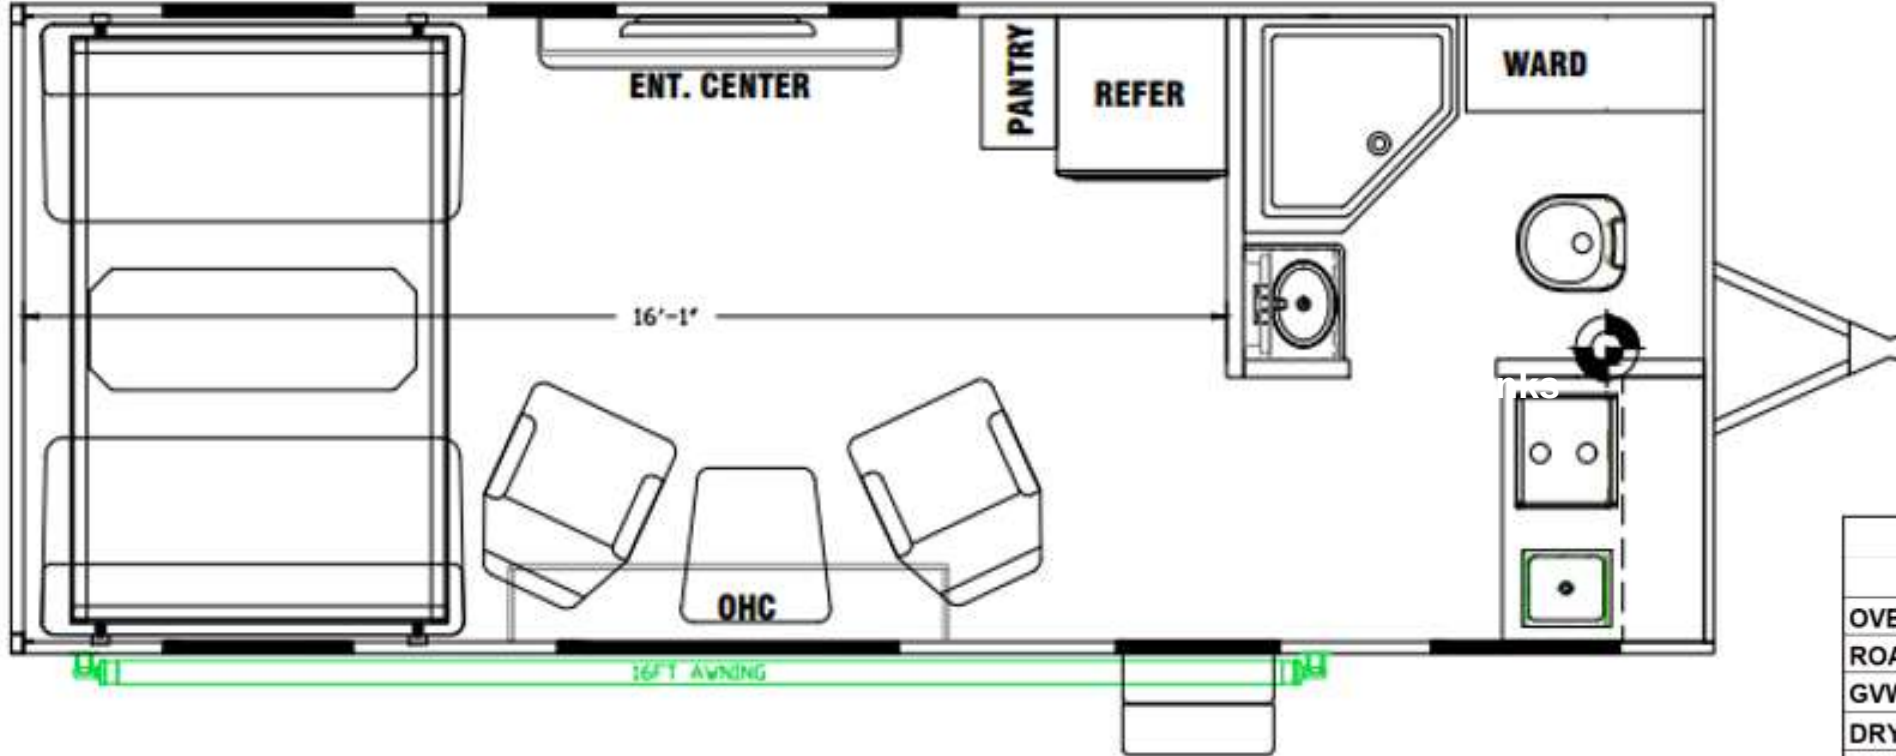

## Prominent Features:

- *2 Swivel Rockers*
- *40" Living Room TV*
- *Electric Fireplace*
- *2-Burner Cooktop/Stainless Steel Galley Sink*
- *Flat Floor Interior – No Wheel Wells*
- *34" X 34" Radius Shower & Glass Door*
- *Large Radius Windows with Tinted Glass*

# M220LTE FLOORPLAN & SPECS

UNIT SPECS	
	220LTE
OVERALL LENGTH	25'
ROADSIDE CARGO	15'
GVWR (lbs)	9,400
DRY WEIGHT (lbs)	5,936
HITCH WEIGHT (lbs)	798
AXLE WEIGHT (lbs)	5,165
AXLE CAPACITY (lbs)	4,400
CARGO CAPACITY (lbs)**	3,437
TIRE SIZE	15"
FRESH WATER (GAL)	100
GRAY WATER (GAL)	40
BLACK TANK (GAL)	40

# M220LTE — STANDARD FEATURES INCLUDED IN BASE PRICE

- 8-inch I-Beam Chassis
- 102" Wide-Body Design
- 4400-Lb. Dual Axles
- 15" Black Steel Rims w/ LR D Tires
- White Fiberglass Framed Sidewalls
- 7-Foot White Ramp Door
- Spare Tire & Carrier
- Dual 20-Lb. Propane Tanks w/Deluxe Cover
- 2-Burner Cooktop
- 34"x34" Radius Shower & Glass Door
- RTF Countertop
- Spray Away
- Extra-Large Radiused & Tinted Windows & Valances
- Black Tank Flush
- Stainless Steel Galley Sink w/Faucet
- 40" Living Room TV
- Two (2) Swivel Rockers
- Lavy Sink w/Medicine Cabinet
- Seamless One-Piece Rubber Roof
- 12V Powered Fan Galley & Lavy Roof Vents
- Key Hooks
- TV Antenna
- Sewer Hose Storage Compartment
- External 110V Electrical Outlet
- Triple Radius Entry Door Step
- Tie-Downs Throughout
- Bunk Area Roof Vent
- Rear Spoiler
- Front Wrap w/Diamond Plate
- Flat Floor Interior - No Wheel Wells
- Large Folding Table at Sofas
- Rear Power Dinette w/Upper Bed
- Manual Tongue Jack