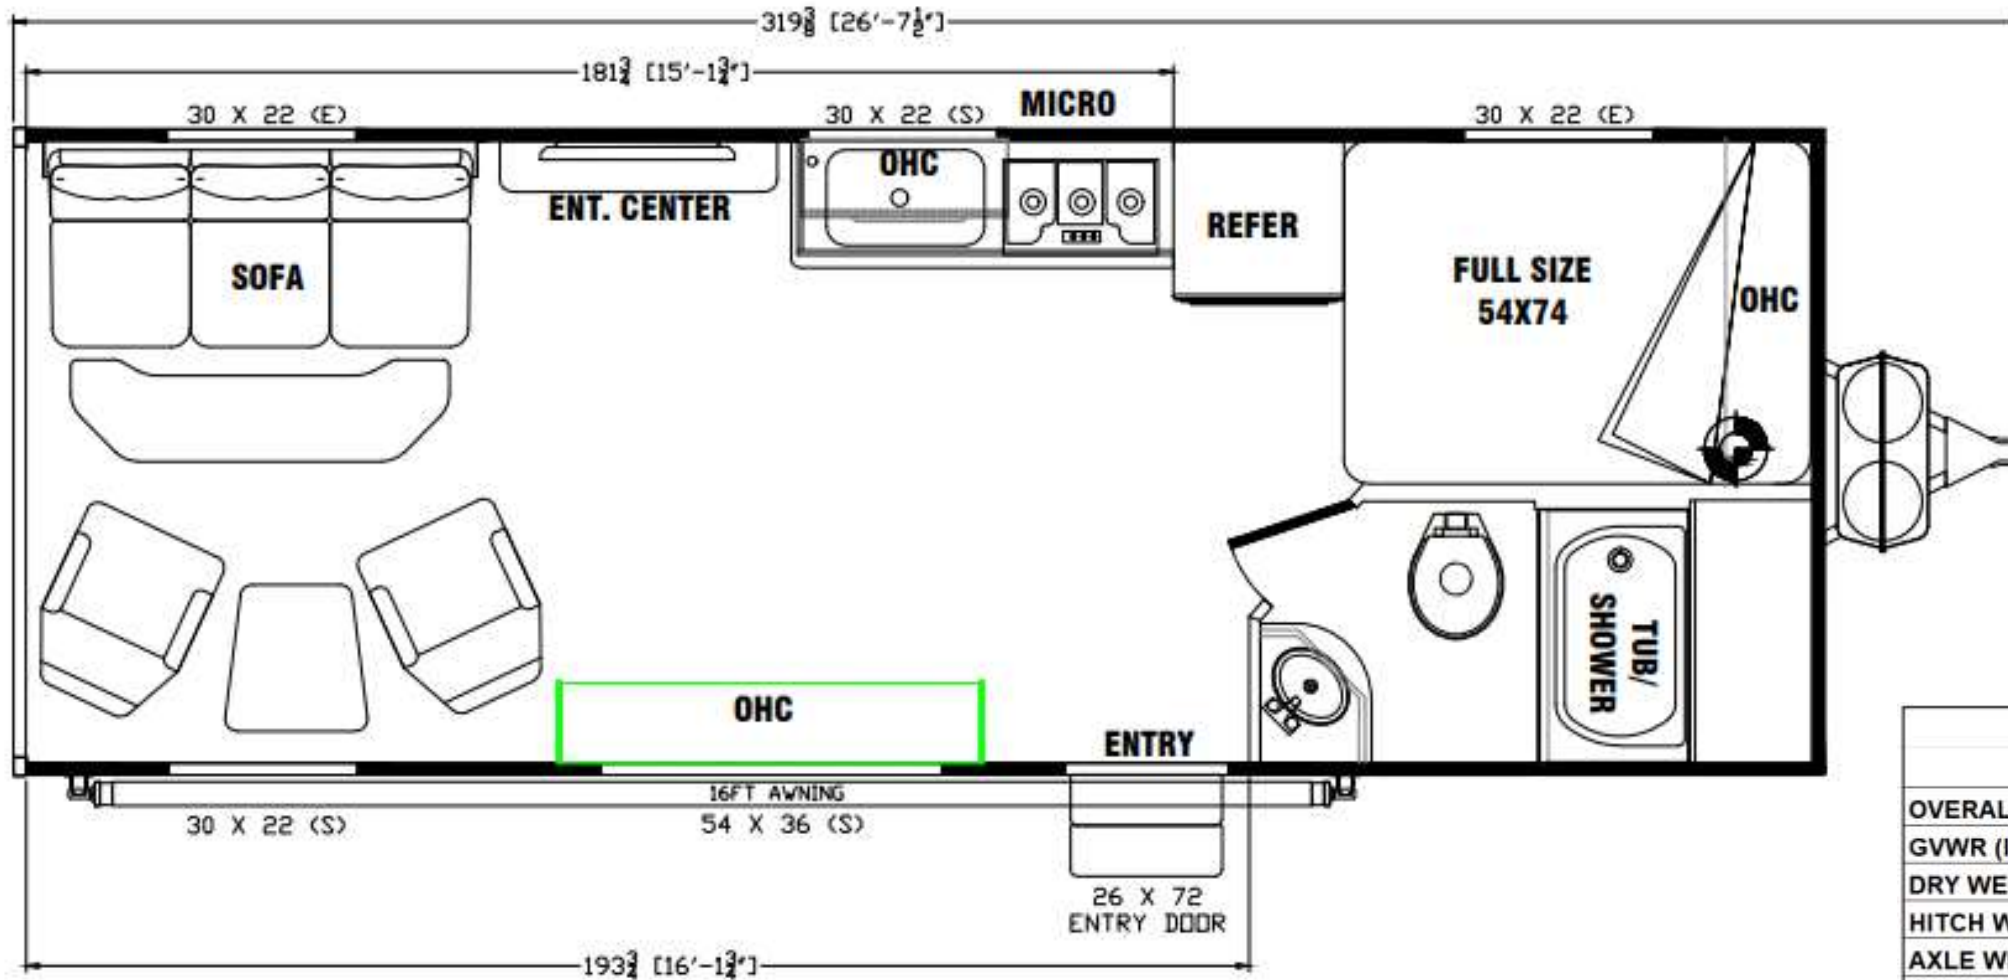

Product Presentation — M2015SSXL

Toyhauler

- **8" I-Beam Chassis**
- **102" Wide Body Design**
- **2 Swivel Rockers**
- **Front Power Jack**
- **40" Living Room TV**
- **3-Burner Cooktop**
- **Flat Floor Interior – No Wheel Wells**
- **15" RaceLine® Blacked Out Wheels**
- **Tinted, Radiused Windows**

M2015SSXL Exterior

M2015SSXL Floorplan & Specs

UNIT SPECS	
	M2015SSXL
OVERALL LENGTH	27'-0"
GVWR (lbs)	9,900
DRY WEIGHT (lbs)	6,013
HITCH WEIGHT (lbs)	618
AXLE WEIGHT (lbs)	5,395
AXLE CAPACITY (lbs) (Double)	5,200
CARGO CAPACITY (lbs)**	3,887
TIRE SIZE	15"
FRESH WATER (GAL)	100
GRAY WATER (GAL)	40
BLACK TANK (GAL)	40
Note: Weights may change due to options added.	

Standard High-Value Features / Packages / Popular Options

Standard Features - Included in Base Price

- 102" Wide-Body Design
- Fiberglass Laminated Aluminum-Framed Sidewalls
- 5200-Lb. Axle
- 12V USB Charger
- Reinforced Floor
- 10 Cu. Ft. 12V Refrigerator
- 6 Gallon DSI Water Heater
- Flush Floor Tie Downs
- Dual 30-Lb. Propane Tanks w/Deluxe Cover
- Furnace
- Medicine Cabinet
- Solid Surface Countertop Galley with Lights
- Pots & Pan Drawer - Where available
- Metal Ball Bearing Drawer Guides
- Power Awning
- Entertainment Center w/40" TV and Fireplace
- 15" Blacked Out *RACELINE*® Wheels
- 26" Radius Entry Door w/Assist Handle
- 7' Ramp Door
- Battery Disconnect
- Exterior Skirting
- 8" I-Beam Frame
- Front Compartment Light
- LED Lights
- Dump Valves Light
- New Modern Graphics
- Stereo w/Speakers
- Spare Tire - Full Size
- TV Antenna w/Cable Hookup
- Tub/Shower Surround
- Single 200W Solar Panel
- Off Road Tires
- Single Bowl Kitchen Sink

Generous Galley Storage

3-Burner Cooktop

Centralized Monitor/Control Center

*Double-Door
Refrigerator/Freezer*

54 X 74 Full Bed w/Bedsread & Privacy Curtain

Overhead Storage

Shower w/ Retractable Door

Lavy Sink w/Medicine Cabinet