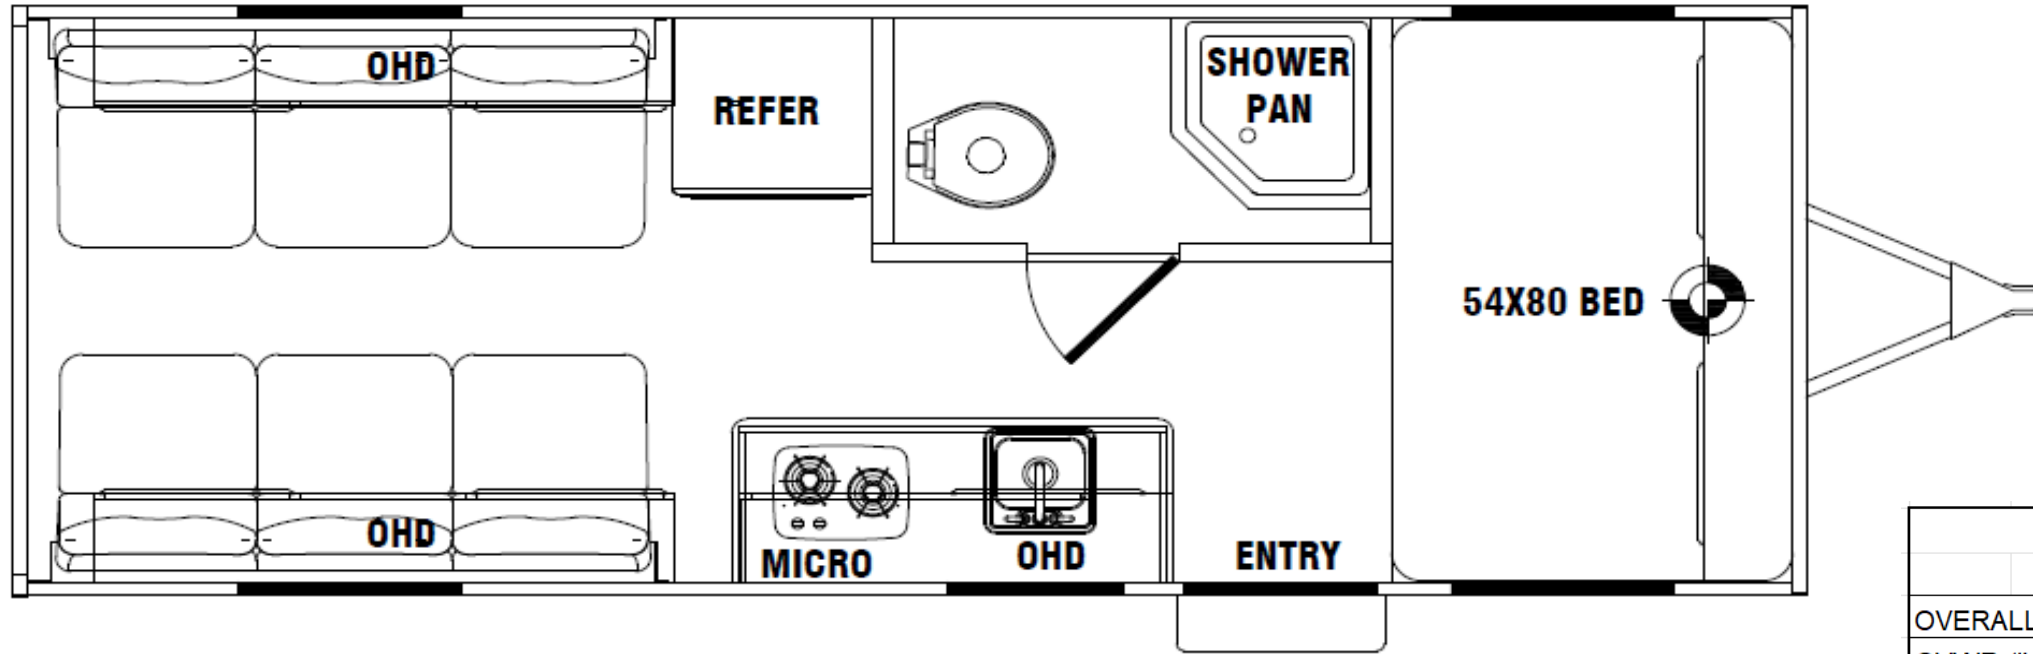

M185LTE Floorplan & Specs

All product data, graphics, and photography in this document were as accurate as possible at time of publication. Subsequent refinements during the model year may be evident in the actual product. Genesis Supreme reserves the right to change colors, material, equipment and specifications without notice, and to add, modify or discontinue models shown in promotional materials. Standard/Optional Features and Specs may change without notice. Photographs of interiors & exteriors depicted on this website are strictly representational - colors, materials, appliances, fabrics, etc. may vary or change without notice. Unloaded vehicle weight and carrying capacity capacities will vary depending on optional equipment. Dry weight is measured from standard build and will vary with options. Weight of water, LP gas, fuel and options are not included in Cargo Capacity payload.

UNIT SPECS

	M185LTE
OVERALL LENGTH	22'-9"
GVWR (lbs)	6700
DRY WEIGHT (lbs)	4130
HITCH WEIGHT (lbs)	690
AXLE WEIGHT (lbs)	3440
AXLE CAPACITY (lbs)	3500
CARGO CAPACITY (lbs)**	2570
TIRE SIZE	14"
FRESH WATER (GAL)	50
GRAY WATER (GAL)	26
BLACK TANK (GAL)	26
Note: Weights may change due to options added.