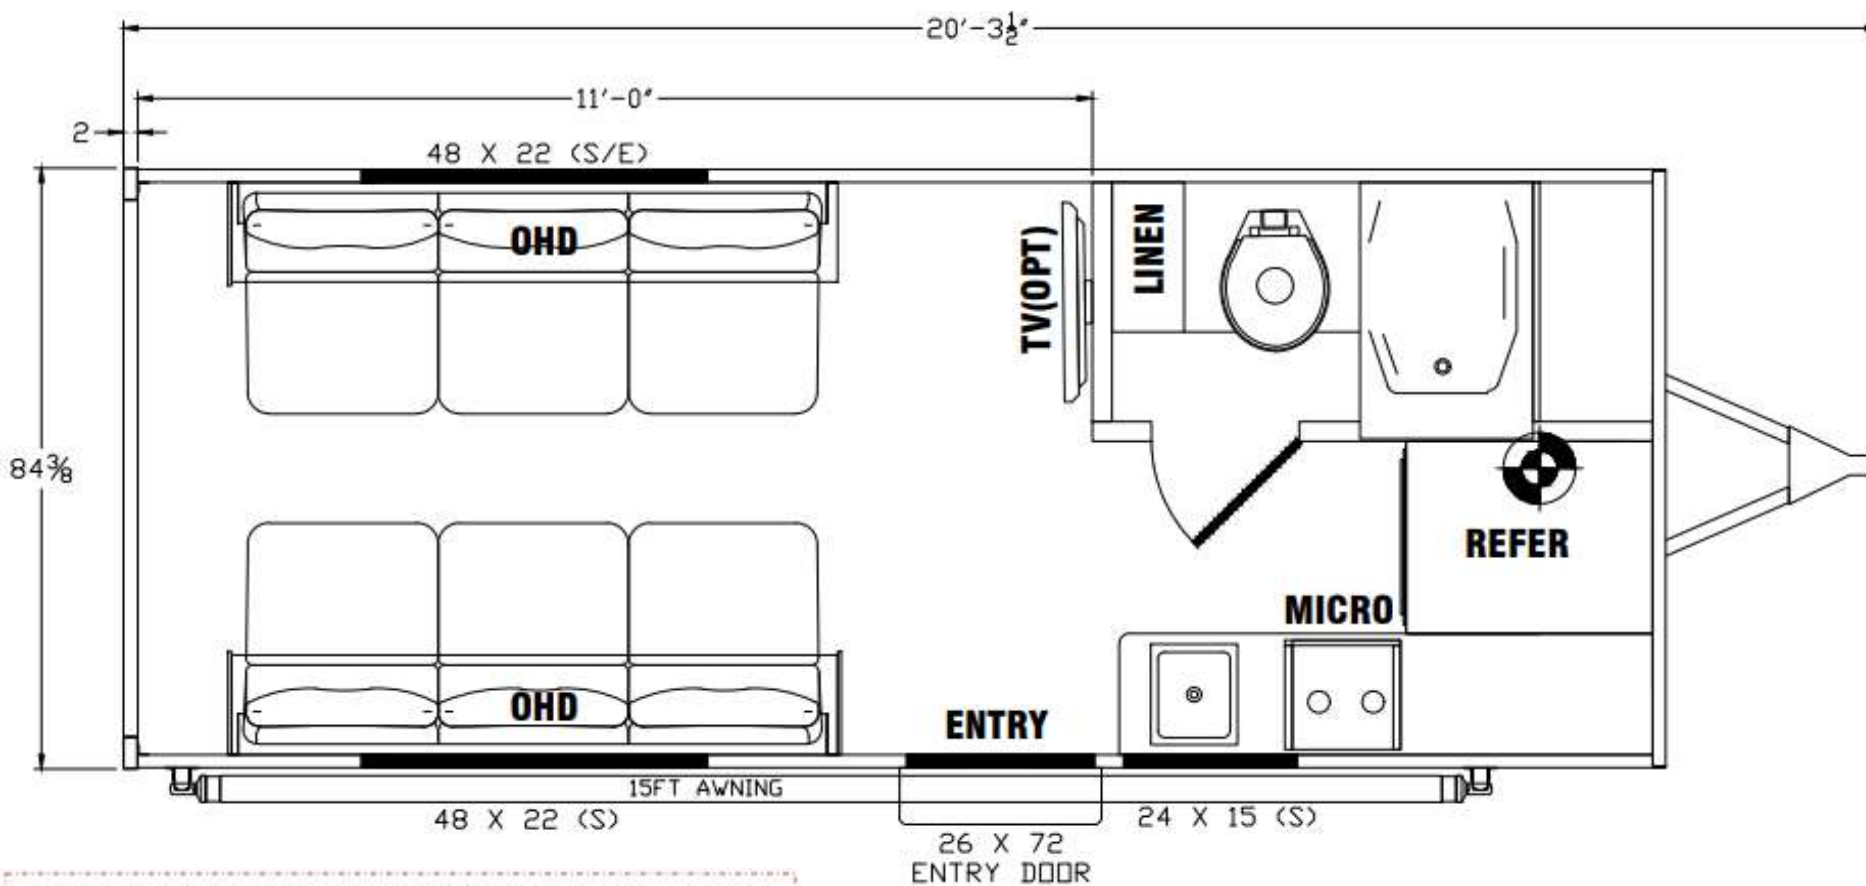

PRODUCT PRESENTATION – M155LTE

- **84" Wide — Smaller, Light-Weight, Fully-Featured Toyhauler**
- **Ideal for:**
 - ✓ **MX Motorcycles**
 - ✓ **Trikes, Quads & Off-Road Vehicles**
 - ✓ **Golf Carts & Utility Vehicles**
 - ✓ **BBQ's & Bulky Camping Items**
 - ✓ **Miscellaneous Cargo**

GENESIS
S U P R E M E

The Journey Begins...

M155LTE Exterior

M155LTE Floorplan & Specs

UNIT SPECS	
	M155LTE
OVERALL LENGTH	20'-1"
GVWR (lbs)	6,500
DRY WEIGHT (lbs)	3933
HITCH WEIGHT (lbs)	768
AXLE WEIGHT (lbs)	3165
AXLE CAPACITY (lbs)	3500
CARGO CAPACITY (lbs)**	2567
TIRE SIZE	14"
FRESH WATER (GAL)	50
GRAY WATER (GAL)	26
BLACK TANK (GAL)	26
Note: Weights may change due to options added.	

Standard Features - Included in Base Price

- 6" inch I-Beam Chassis
- 84" Wide-Body Design
- 3500-Lb. Dual Axles
- Lamilux *Sunsation*® Exterior Sidewall Lamination
- Aluminum-Framed, Fiberglass Laminated Sidewalls
- 13.5K BTU Air Conditioner
- 75" Ramp Door
- Dual 20 Lb. Propane Tanks w/Deluxe Cover
- 2-Burner Cooktop
- Pantry
- 27" x 27" Molded Surround Shower Enclosure & Shower Curtain
- Extra-Large Radius & Tinted Windows & Valances
- Black Tank Flush
- Stainless Steel Galley Sink w/Pull-Out Faucet
- Equipped w/ BlueTooth and Upgraded Speakers
- LED Interior Lighting
- Seamless, One-Piece Rubber Roof
- Dual Opposing Fold Up Sofas
- Large Table Between Sofas
- 12-Volt Powered Fan Lavy Roof Vent
- TV Antenna
- External 110V Electrical Outlet
- Pebble Finish Skirting
- Double Radius Entry Door Step
- Exterior Lights - Porch (1), Rear (2), Front (1)
- Tie-Downs Throughout
- Ceiling Roof Vent
- Rear Spoiler
- Front Wrap w/ Diamond Plate

27" X 27" Shower w/Molded Surround Enclosure & Curtain

M155LTE Exterior Features

Diamond Plate Front & Skirt

Power Awning

200-Watt Solar Panel

Light @ Drain Valves

*Sewer Hose Storage &
Water Hose Sprayer*

*14" Black Steel Wheels
w/Load Range D Tires*