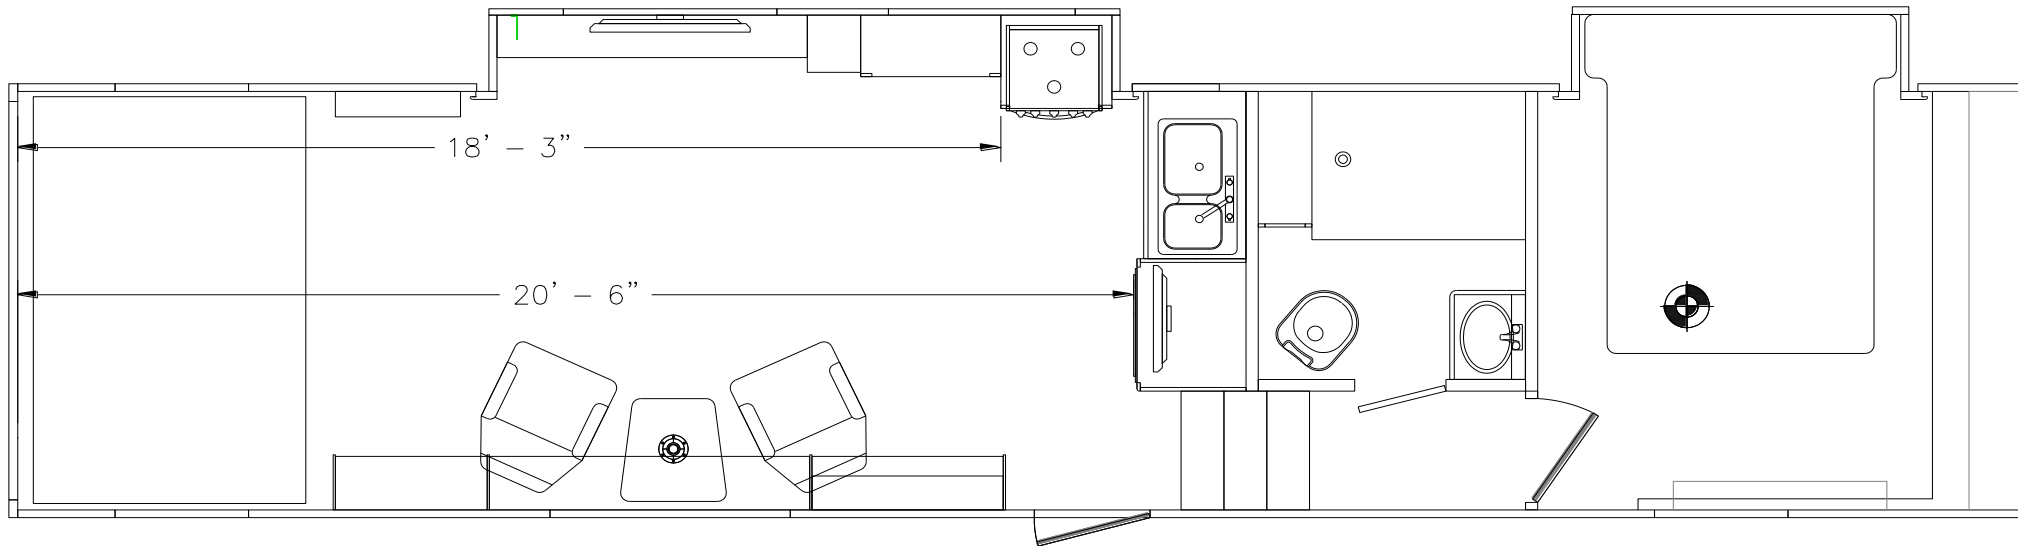

G3720GSSB Floorplan & Specs

All product data, graphics, and photography in this document were as accurate as possible at time of publication. Subsequent refinements during the model year may be evident in the actual product. Genesis Supreme reserves the right to change colors, material, equipment and specifications without notice, and to add, modify or discontinue models shown in promotional materials. Standard/Optional Features and Specs may change without notice. Photographs of interiors & exteriors depicted on this website are strictly representational - colors, materials, appliances, fabrics, etc. may vary or change without notice. Unloaded vehicle weight and carrying capacity capacities will vary depending on optional equipment. Dry weight is measured from standard build and will vary with options. Weight of water, LP gas, fuel and options are not included in Cargo Capacity payload.

UNIT SPECS	
	3720GSSB
OVERALL LENGTH	39'10"
GVWR (lbs)	17,500
DRY WEIGHT (lbs)	
HITCH WEIGHT (lbs)	
AXLE WEIGHT (lbs)	
AXLE CAPACITY (lbs)	7,000
CARGO CAPACITY (lbs)**	
TIRE SIZE	16"
FRESH WATER (GAL)	160
GRAY WATER (GAL)	50
BLACK TANK (GAL)	50
Note: Weights may change due to options added.