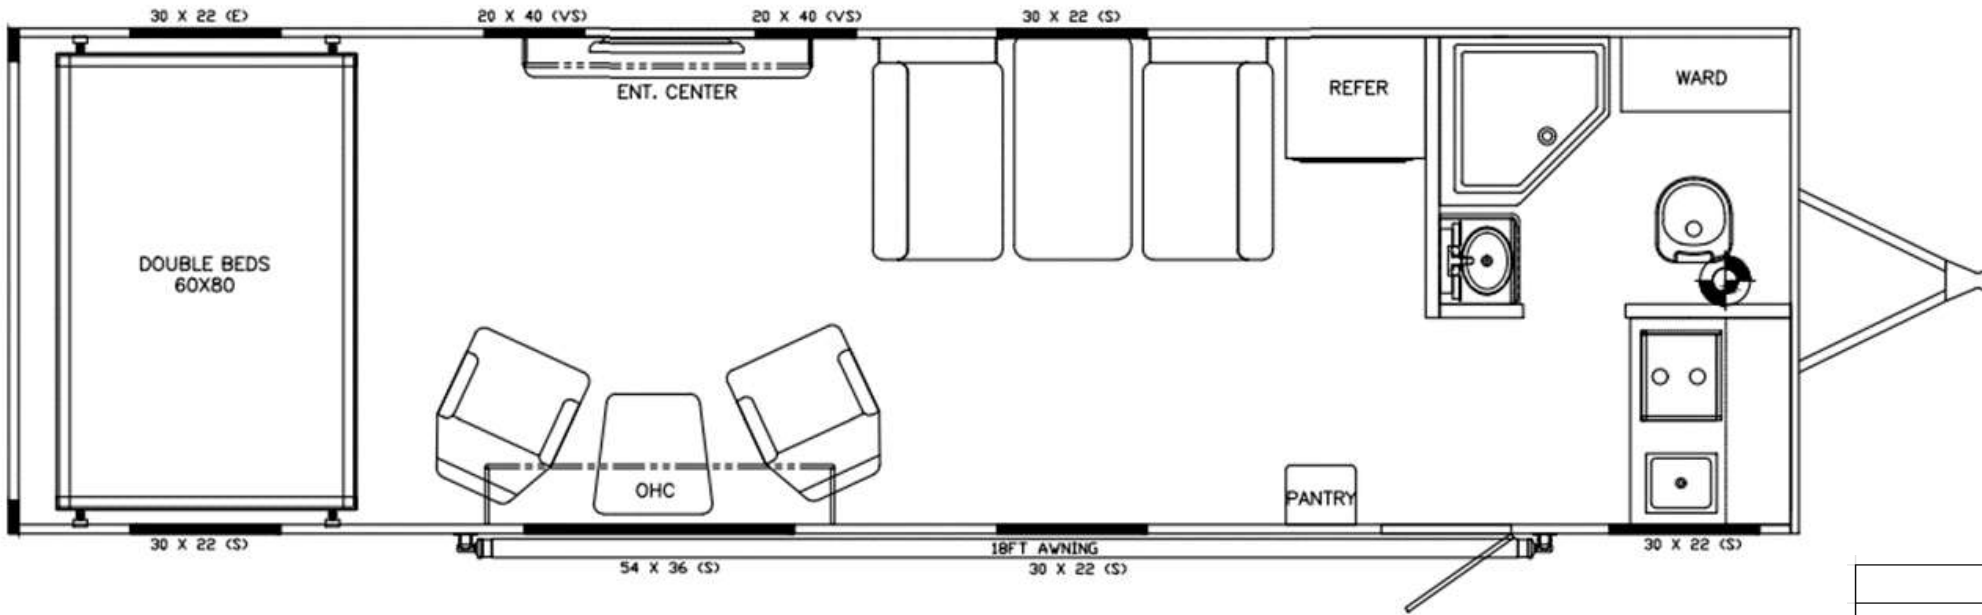

G290LTE FLOORPLAN & SPECS

All product data, graphics, and photography in this document were as accurate as possible at time of publication. Subsequent refinements during the model year may be evident in the actual product. Genesis Supreme reserves the right to change colors, material, equipment and specifications without notice, and to add, modify or discontinue models shown in promotional materials. Standard/Optional Features and Specs may change without notice. Photographs of interiors & exteriors depicted on this website are strictly representational - colors, materials, appliances, fabrics, etc. may vary or change without notice. Unloaded vehicle weight and carrying capacity capacities will vary depending on optional equipment. Dry weight is measured from standard build and will vary with options. Weight of water, LP gas, fuel and options are not included in Cargo Capacity payload.

UNIT SPECS	
	290LTE
OVERALL LENGTH	32'9"
ROADSIDE CARGO	21'
GVWR (lbs)	10,400
DRY WEIGHT (lbs)	6,940
HITCH WEIGHT (lbs)	1,060
AXLE WEIGHT (lbs)	5,880
AXLE CAPACITY (lbs)	5,200
CARGO CAPACITY (lbs)**	3,460
TIRE SIZE	15"
FRESH WATER (GAL)	100
GRAY WATER (GAL)	40
BLACK TANK (GAL)	40
Note: Weights may change due to options added.