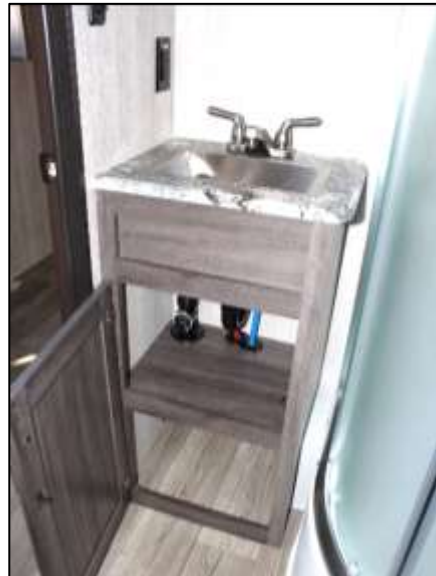

Two Swivel Rockers

Flip-up Dinette

Galley w/2-Burner Cooktop & SS Sink

Rear Happi-Jac Double Bed

Ample Galley Storage

Overhead Storage

40" Living Room TV

Lavy Wardrobe & Storage