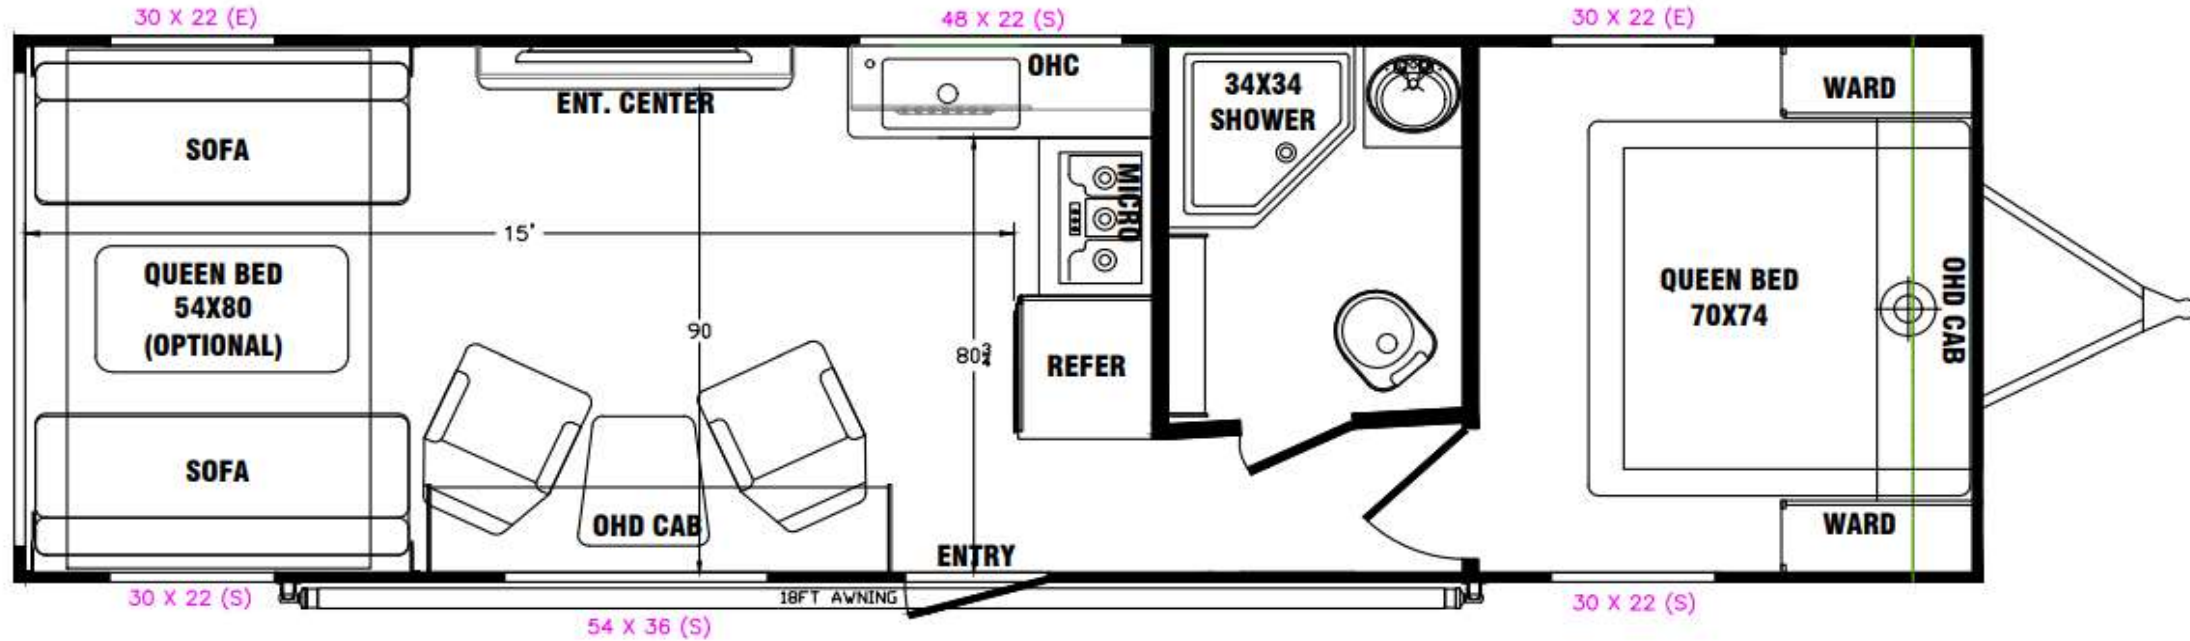

G275CRXL Floorplan & Specs

All product data, graphics, and photography in this document were as accurate as possible at time of publication. Subsequent refinements during the model year may be evident in the actual product. Genesis Supreme reserves the right to change colors, material, equipment and specifications without notice, and to add, modify or discontinue models shown in promotional materials. Standard/Optional Features and Specs may change without notice. Photographs of interiors & exteriors depicted on this website are strictly representational - colors, materials, appliances, fabrics, etc. may vary or change without notice. Unloaded vehicle weight and carrying capacity capacities will vary depending on optional equipment. Dry weight is measured from standard build and will vary with options. Weight of water, LP gas, fuel and options are not included in Cargo Capacity payload.

UNIT SPECS	
	G275CRXL
OVERALL LENGTH	32'9"
GVWR (lbs)	10,400
DRY WEIGHT (lbs)	6,737
HITCH WEIGHT (lbs)	1,292
AXLE WEIGHT (lbs)	5,445
AXLE CAPACITY (lbs)	5,200
CARGO CAPACITY (lbs)**	3,663
TIRE SIZE	15"
FRESH WATER (GAL)	100
GRAY WATER (GAL)	40
BLACK TANK (GAL)	40
Note: Weights may change due to options added.