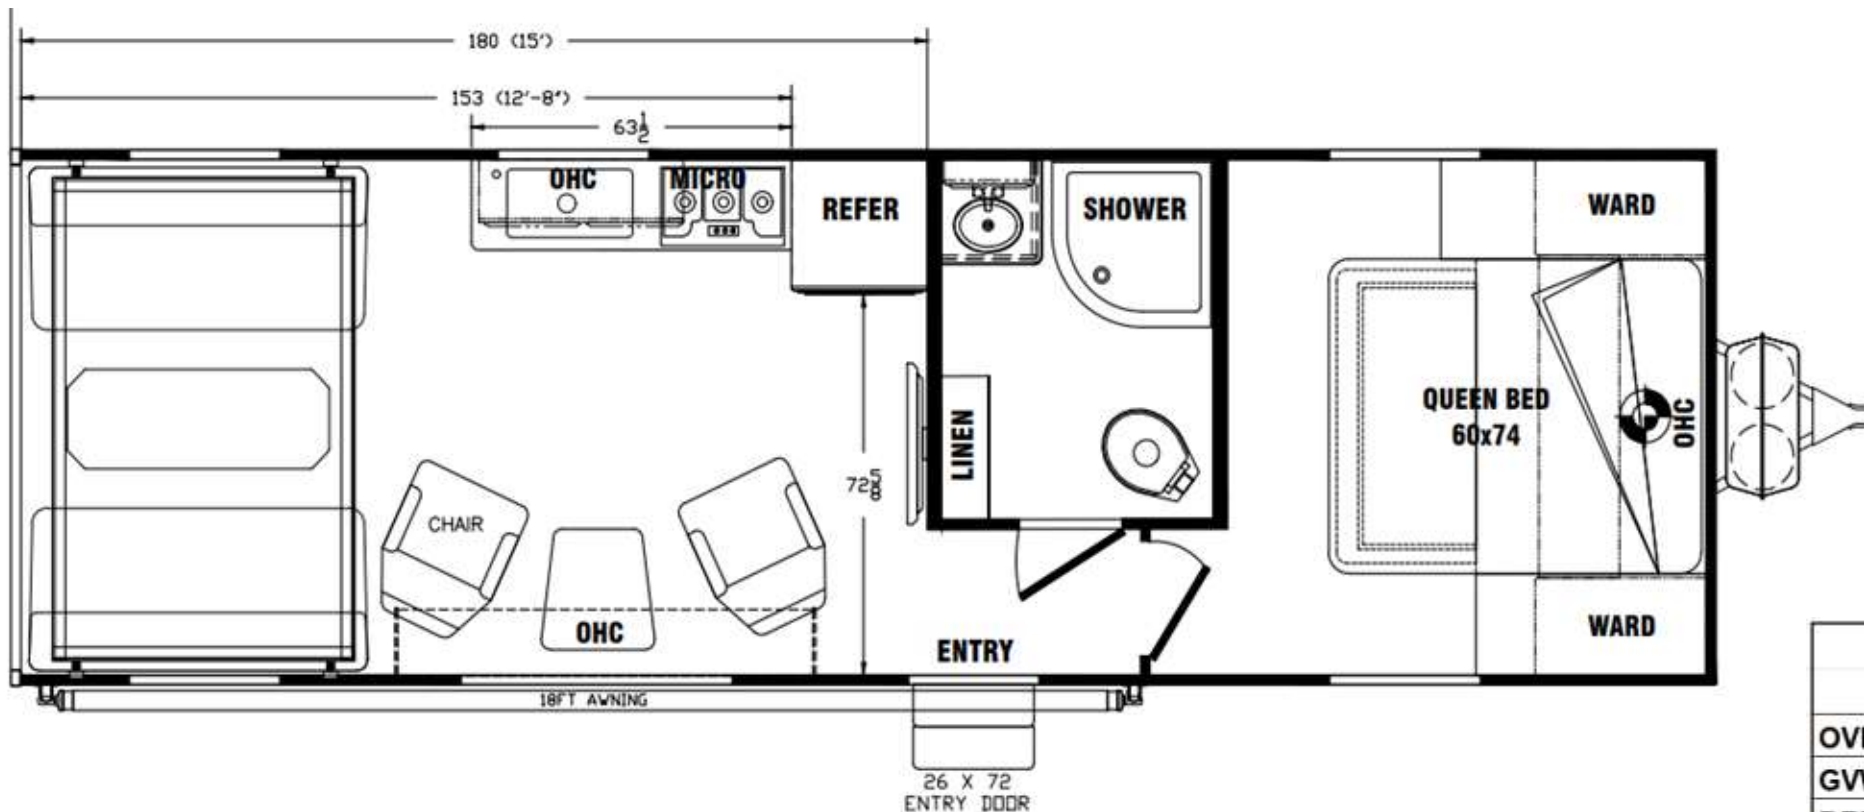

Product Presentation G2515FSXL

Toyhauler

New Floorplan Prominent Features:

- **8" I-Beam Chassis**
- **102" Wide Body Design**
- **2 Swivel Rockers**
- **Front Power Jack**
- **32" Living Room TV**
- **3-Burner Cooktop/Microwave**
- **Opposing Dual Sofas/Dinette w/Upper Bed**
- **Flat Floor Interior – No Wheel Wells**
- **15" RaceLine Blacked Out Wheels**
- **Radiused & Tinted Windows**

G2515FSXL Exterior

G2515FSXL Floorplan & Specs

UNIT SPECS	
	G2515FSXL
OVERALL LENGTH	30'-11"
GVWR (lbs)	10,400
DRY WEIGHT (lbs)	7,101
HITCH WEIGHT (lbs)	986
AXLE WEIGHT (lbs)	6,115
AXLE CAPACITY (lbs)	6,000
CARGO CAPACITY (lbs)**	3,299
TIRE SIZE	15"
FRESH WATER (GAL)	100
GRAY WATER (GAL)	40
BLACK TANK (GAL)	40
Note: Weights may change due to options added.	

*Wardrobe/Drawer/
Overhead Storage*

G2515CRXL Lavy/Shower

*Corner Shower w/ Glass Door, Surround
Lavy Sink w/Medicine Cabinet*

*12-Volt Powered Lavy Vent Fan &
Convenient Bath Storage*

Standard Features - Included in Base Price

- 102" Wide-Body Design
- 8" I-Beam Chassis
- White Fiberglass Laminated Aluminum-Framed Sidewalls
- Reinforced Floor
- 10 CU. 12V Refrigerator
- 6 Gallon DSI Water Heater
- Flush Floor Tie Downs
- Dual 30-LB Propane Tanks w/Deluxe Cover
- Solid Surface w/Glass Top Stove
- Metal Ball Bearing Drawer Guides
- Power Awning
- 15" Blacked Out Wheels - RACELINE
- 7' Ramp Door
- Exterior Skirting
- Front Compartment Light
- LED Lights
- Dump Valve Light
- Full-Size Spare Tire
- TV Antenna w/Cable hook up
- (1) 200W Solar Panel