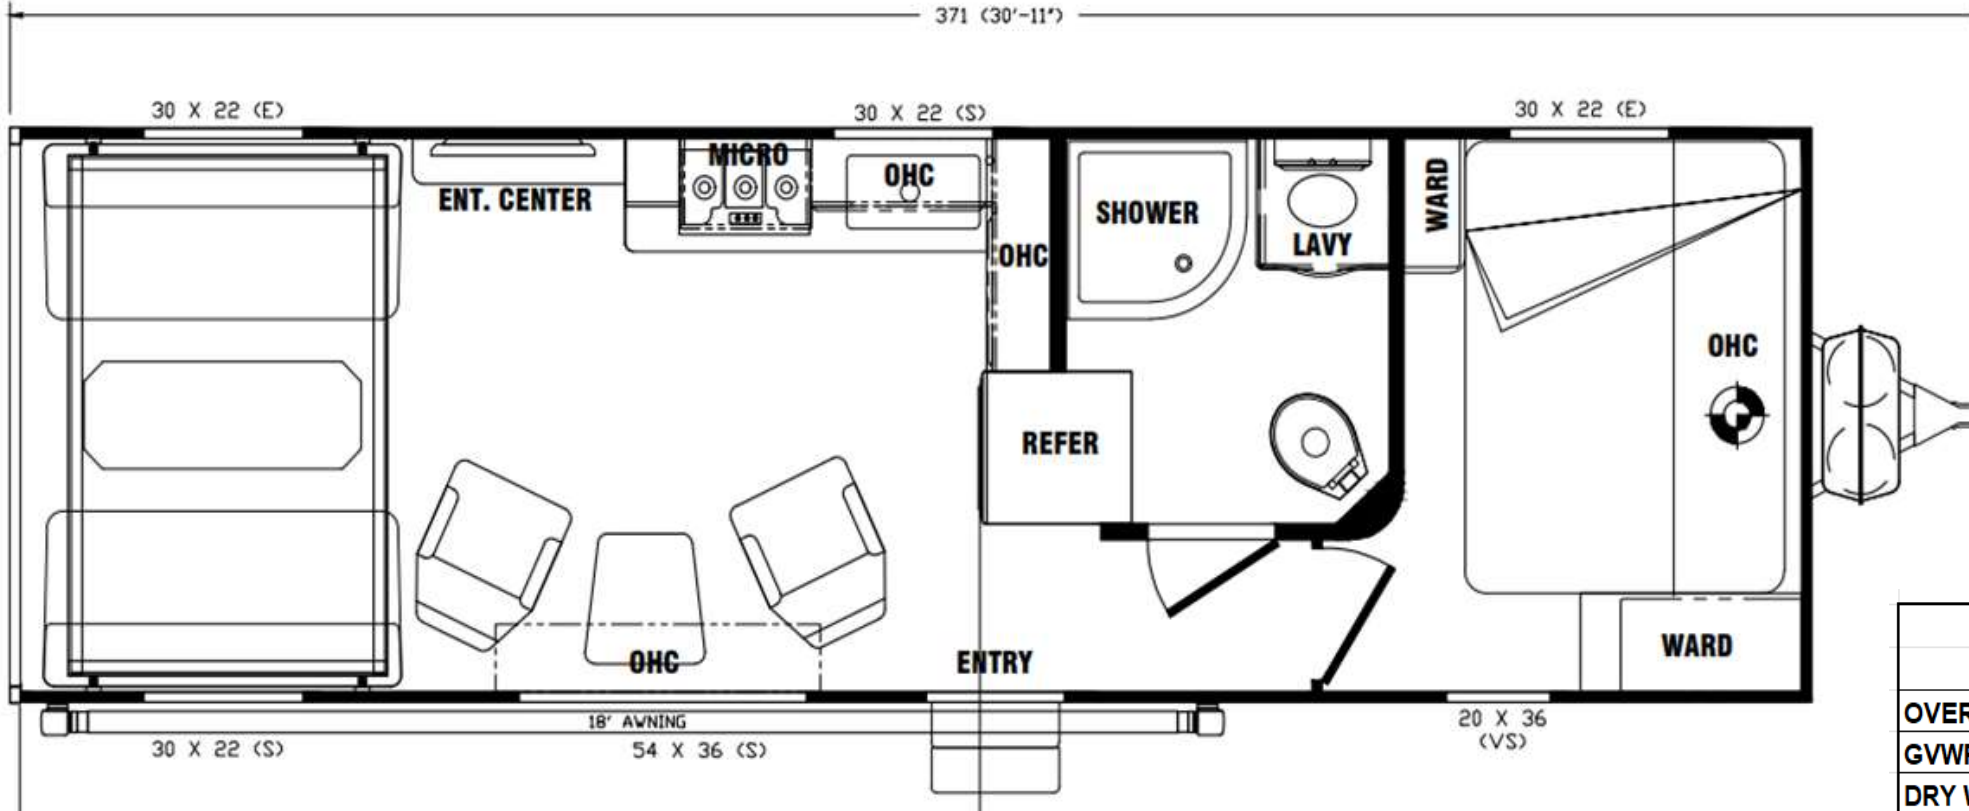

Product Presentation G2415CRXL

New Floorplan Prominent Features:

- 8" I-Beam Chassis
- 102" Wide Body Design
- 2 Swivel Rockers
- Front Power Jack
- 40" Living Room TV/Fireplace
- 3-Burner Cooktop/Stainless Steel Galley Sink
- Opposing Dual Sofas/Dinette w/Upper Bed
- Flat Floor Interior – No Wheel Wells
- 34" X 34" Radius Shower & Glass Door
- Tinted, Radiused Windows
- Full-size Spare Tire
- Single 200W Solar Panel
- Yamaha 4.5KW Inverter/Generator

Toyhauler

G2415CRXL Exterior

G2415CRXL Floorplan & Specs

UNIT SPECS	
	G2415CRXL
OVERALL LENGTH	30'-11"
GVWR (lbs)	11,000
DRY WEIGHT (lbs)	7,710
HITCH WEIGHT (lbs)	1,010
AXLE WEIGHT (lbs)	6,700
AXLE CAPACITY (lbs) (Double)	6,000
CARGO CAPACITY (lbs)**	3,290
TIRE SIZE	15"
FRESH WATER (GAL)	100
GRAY WATER (GAL)	40
BLACK TANK (GAL)	40
Note: Weights may change due to options added.	

Wardrobe and Drawer Storage

24" Bedroom TV

Bed Overhead Shelf Storage

Corner Shower w/ Glass Door Surround

Lavy Sink w/Medicine Cabinet

Convenient Bath Storage

- White Fiberglass Laminated Aluminum Framed Sidewalls
- 8" I-Beam Chassis
- Two (2) Swivel Rockers
- Tinted, Radiused Windows
- 7-Foot White Ramp Door
- Flat Floor Interior - *No Wheel Wells*
- Front Wrap w/Diamond Plate
- Seamless One-Piece Rubber Roof
- 15" Aluminum Wheels/Load Range E Tires
- Opposing Rear Power Dinette w/Upper Bed
- 3-Burner Cooktop
- Solid Surface Countertop
- 200W Solar Panel
- All LED Lighting
- Light at Dump Valves
- Dual 30-Lb. Propane Tanks w/Deluxe Cover
- Stainless Steel Galley Sink w/Faucet
- 40" Living Room TV & Fireplace
- Tie-Downs Throughout
- Full Size Spare Tire & Carrier
- Yamaha 4.5KW Inverter/Generator