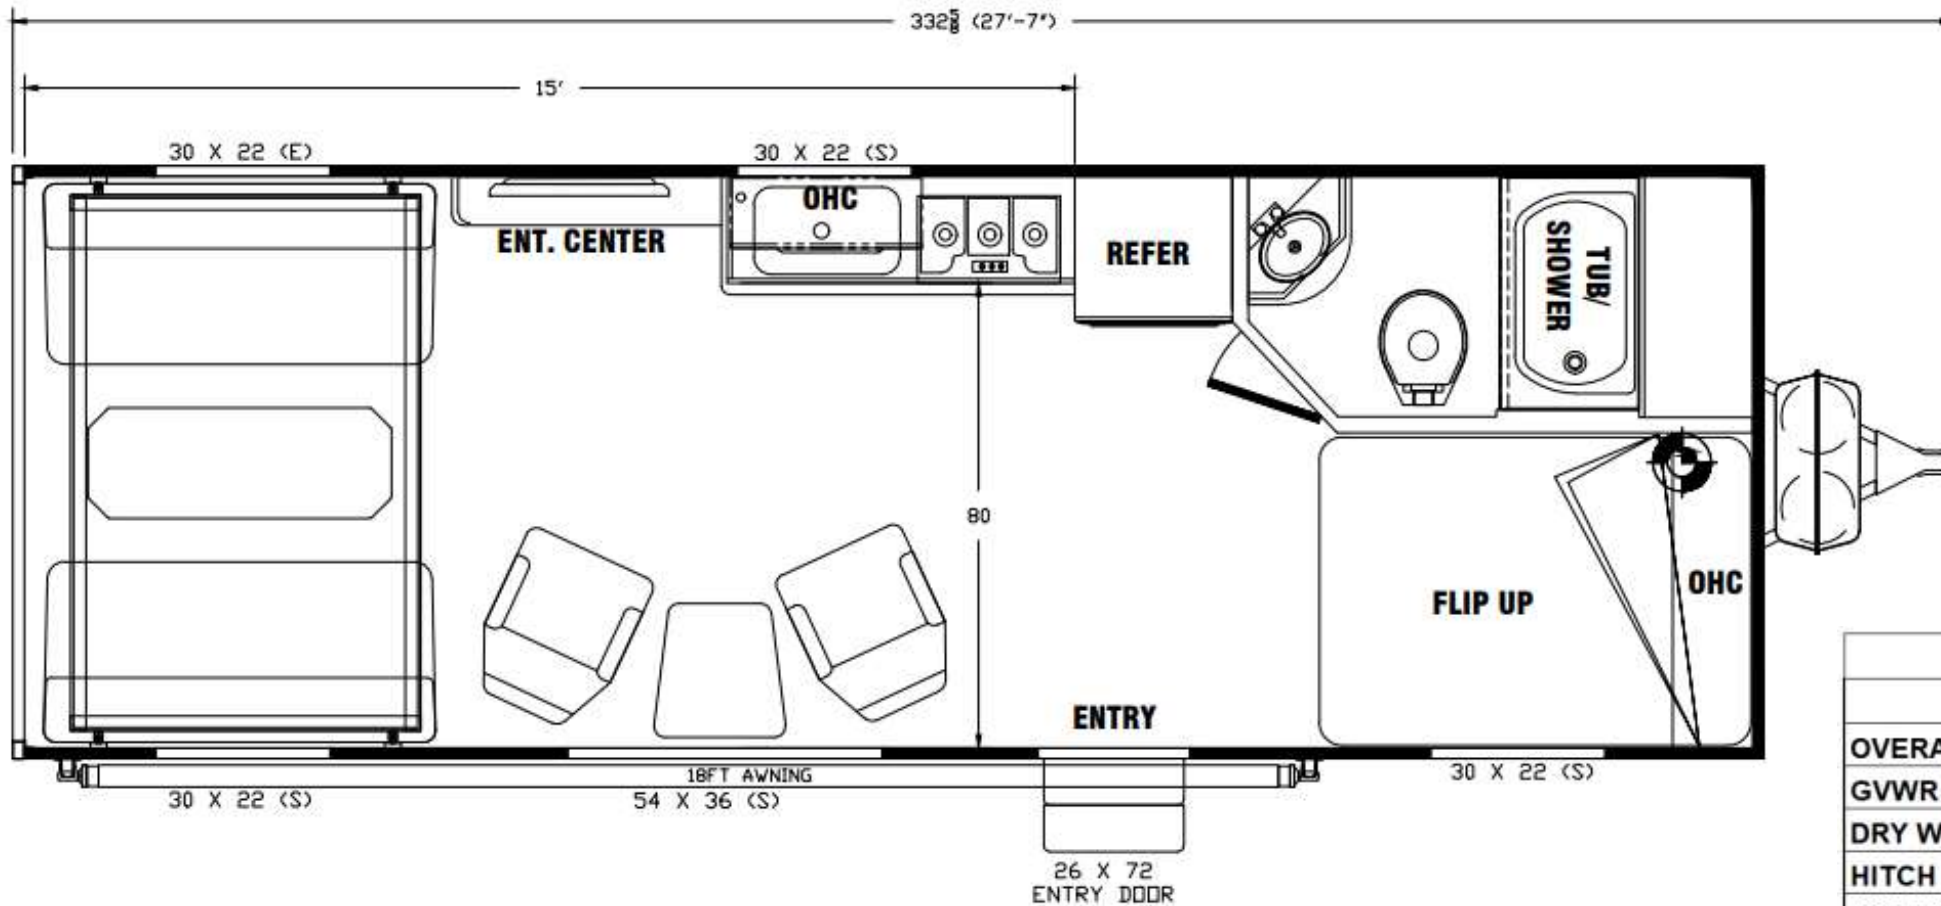

Product Presentation — G2215SSXL

Toyhauler

New Floorplan Prominent Features:

- **8" I-Beam Chassis**
- **102" Wide Body Design**
- **Front Power Jack**
- **Black RaceLine® 15" Wheels/Off-Road Tires**
- **Flat Floor Interior – No Wheel Wells**
- **All LED Lighting**
- **Dual 30-Lb. Propane Tanks w/ Deluxe Cover**
- **Radiused & Tinted Windows**
- **2 Swivel Rockers**
- **40" Living Room TV/Fireplace**
- **3-Burner Cooktop/Stainless Steel Galley Sink**
- **Opposing Dual Sofas/Dinette w/Upper Bed**
- **Tub/Shower w/Retractable Door**

G2215SSXL Exterior

G2215SSXL Floorplan & Specs

UNIT SPECS	
	G2215SSXL
OVERALL LENGTH	27'-0"
GVWR (lbs)	9,900
DRY WEIGHT (lbs)	6,522
HITCH WEIGHT (lbs)	512
AXLE WEIGHT (lbs)	6,010
AXLE CAPACITY (lbs) (Double)	5,200
CARGO CAPACITY (lbs)**	3,378
TIRE SIZE	15"
FRESH WATER (GAL)	100
GRAY WATER (GAL)	40
BLACK TANK (GAL)	40
Note: Weights may change due to options added.	

3-Burner Cooktop

*10 Cu/Ft Double-Door
Refrigerator*

Generous Galley Storage

Front Flip-Up Bed with Storage Below

Tub/Shower w/Retractable Door

*Stainless Lavy Bowl
w/Storage Below*

Mirrored Medicine Cabinet

G2215SSXL Exterior Features

15" Black RaceLine® Wheels/Off-Road Tires

Power Awning

Exterior Stereo Speakers

Power Jack

Optional 40-Gallon Fuel Station

7-Foot Ramp Door

Exterior Skirting