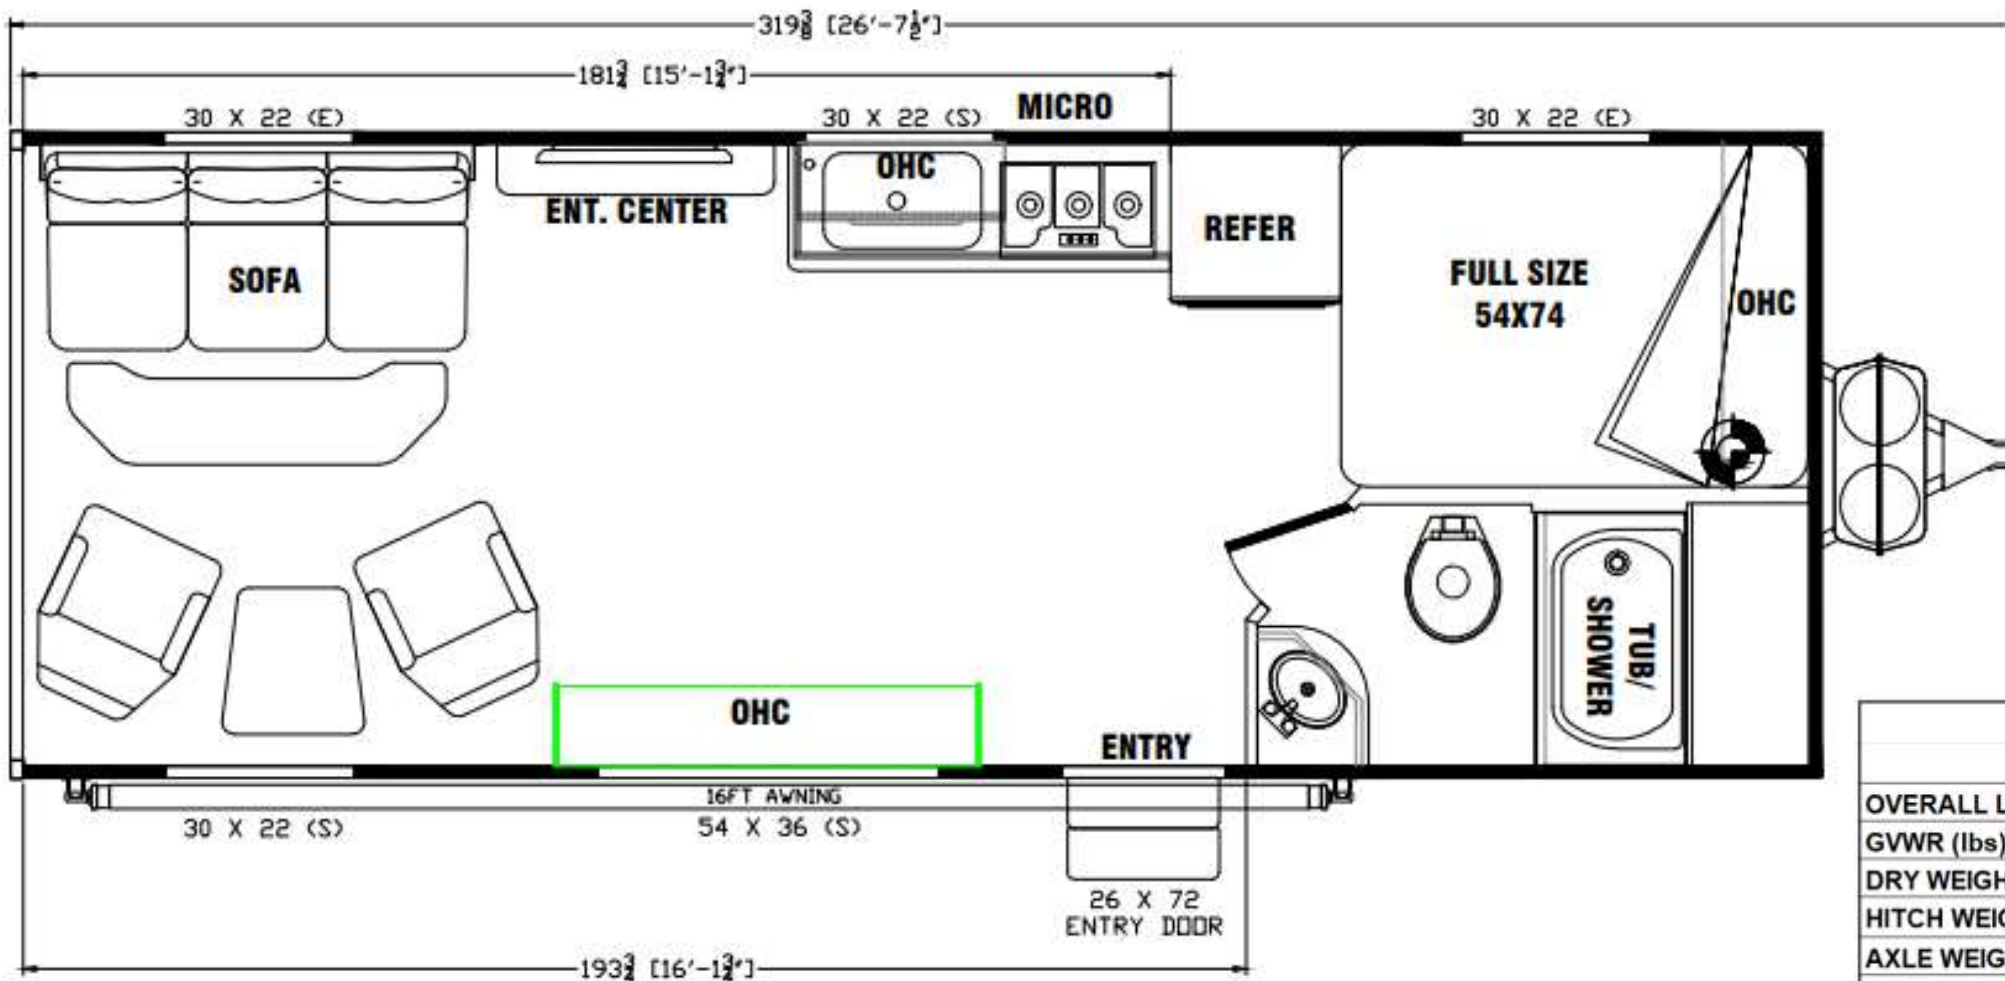

G2015SSXL Floorplan & Specs

All product data, graphics, and photography in this document were as accurate as possible at time of publication. Subsequent refinements during the model year may be evident in the actual product. Genesis Supreme reserves the right to change colors, material, equipment and specifications without notice, and to add, modify or discontinue models shown in promotional materials. Standard/Optional Features and Specs may change without notice. Photographs of interiors & exteriors depicted on this website are strictly representational - colors, materials, appliances, fabrics, etc. may vary or change without notice. Unloaded vehicle weight and carrying capacity capacities will vary depending on optional equipment. Dry weight is measured from standard build and will vary with options. Weight of water, LP gas, fuel and options are not included in Cargo Capacity payload.

UNIT SPECS	
	G2015SSXL
OVERALL LENGTH	27'-0"
GVWR (lbs)	9,900
DRY WEIGHT (lbs)	6,013
HITCH WEIGHT (lbs)	618
AXLE WEIGHT (lbs)	5,395
AXLE CAPACITY (lbs) (Double)	5,200
CARGO CAPACITY (lbs)**	3,887
TIRE SIZE	15"
FRESH WATER (GAL)	100
GRAY WATER (GAL)	40
BLACK TANK (GAL)	40
Note: Weights may change due to options added.