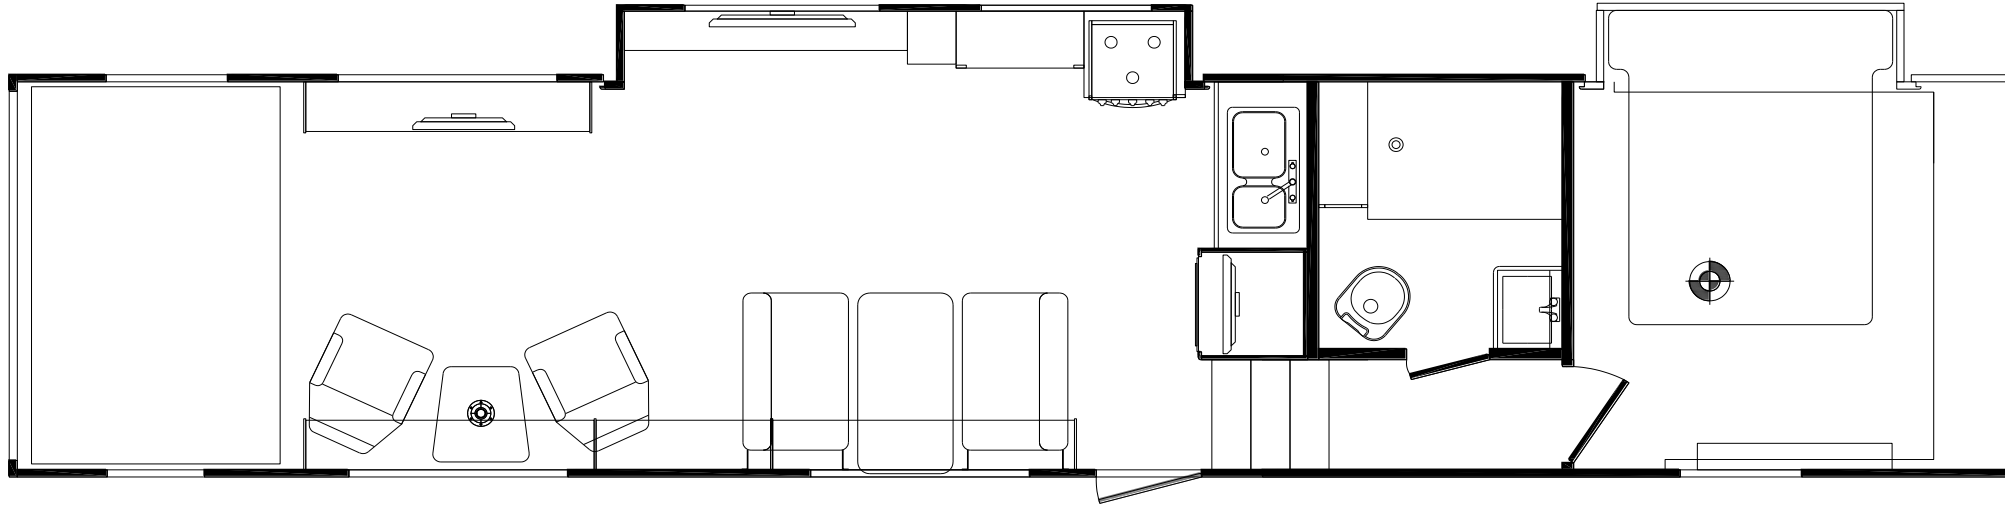

B4024GSSB FLOORPLAN & SPECS

All product data, graphics, and photography in this document were as accurate as possible at time of publication. Subsequent refinements during the model year may be evident in the actual product. Genesis Supreme reserves the right to change colors, material, equipment and specifications without notice, and to add, modify or discontinue models shown in promotional materials. Standard/Optional Features and Specs may change without notice. Photographs of interiors & exteriors depicted on this website are strictly representational - colors, materials, appliances, fabrics, etc. may vary or change without notice. Unloaded vehicle weight and carrying capacity capacities will vary depending on optional equipment. Dry weight is measured from standard build and will vary with options. Weight of water, LP gas, fuel and options are not included in Cargo Capacity payload.

UNIT SPECS	
	4024GSSB
OVERALL LENGTH	42'5"
GVWR (lbs)	17,500
DRY WEIGHT (lbs)	14,060
HITCH WEIGHT (lbs)	3,260
AXLE WEIGHT (lbs)	10,800
AXLE CAPACITY (lbs)	7,000
CARGO CAPACITY (lbs)**	3,440
TIRE SIZE	16"
FRESH WATER (GAL)	160
GRAY WATER (GAL)	50
BLACK TANK (GAL)	50
Note: Weights may change due to options added.