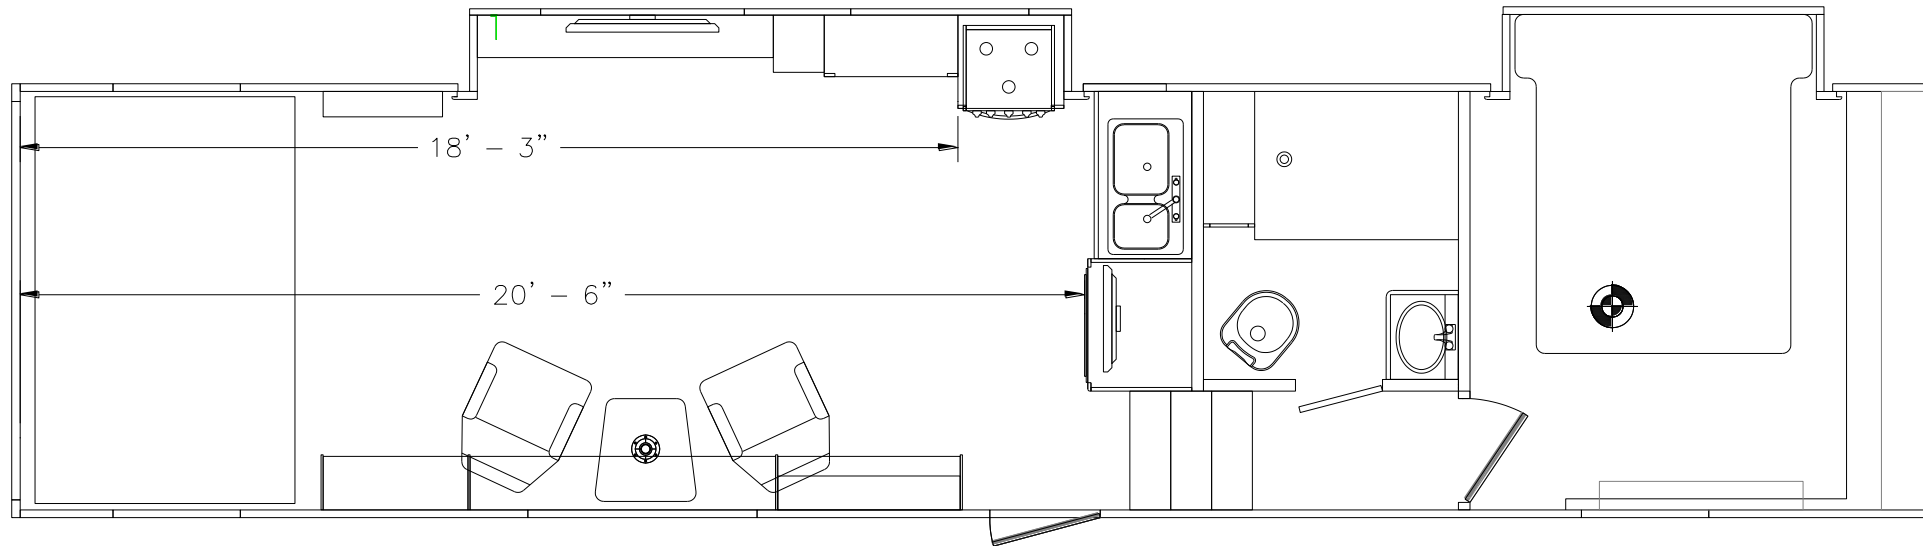

PRODUCT PRESENTATION – B3720GSSB

- **Lamilux SUNSATIION® Exterior Wall Laminate for Extreme UV Resistance and Color Stability**
- **4.5KW Yamaha Generator w/Transfer Switch**
- **15K BTU Ducted A/C**
- **Living Room w/Slideout**
- **Bedroom Slideout**
- **Front Wall-to-Wall Wardrobe**
- **Dual Swivel Rockers**
- **Hidden 32" Bedroom TV**
- **Solid Surface Galley Top/Covers**

GENESIS
SUPREME

The Journey Begins...

B3720GSSB — Exterior

B3720GSSB Floorplan & Specs

All product data, graphics, and photography in this document were as accurate as possible at time of publication. Subsequent refinements during the model year may be evident in the actual product. Genesis Supreme reserves the right to change colors, material, equipment and specifications without notice, and to add, modify or discontinue models shown in promotional materials. Standard/Optional Features and Specs may change without notice. Photographs of interiors & exteriors depicted on this website are strictly representational - colors, materials, appliances, fabrics, etc. may vary or change without notice. Unloaded vehicle weight and carrying capacity capacities will vary depending on optional equipment. Dry weight is measured from standard build and will vary with options. Weight of water, LP gas, fuel and options are not included in Cargo Capacity payload.

UNIT SPECS	
	3720GSSB
OVERALL LENGTH	39'10"
GVWR (lbs)	17,500
DRY WEIGHT (lbs)	
HITCH WEIGHT (lbs)	
AXLE WEIGHT (lbs)	
AXLE CAPACITY (lbs)	7,000
CARGO CAPACITY (lbs)**	
TIRE SIZE	16"
FRESH WATER (GAL)	160
GRAY WATER (GAL)	50
BLACK TANK (GAL)	50
Note: Weights may change due to options added.	