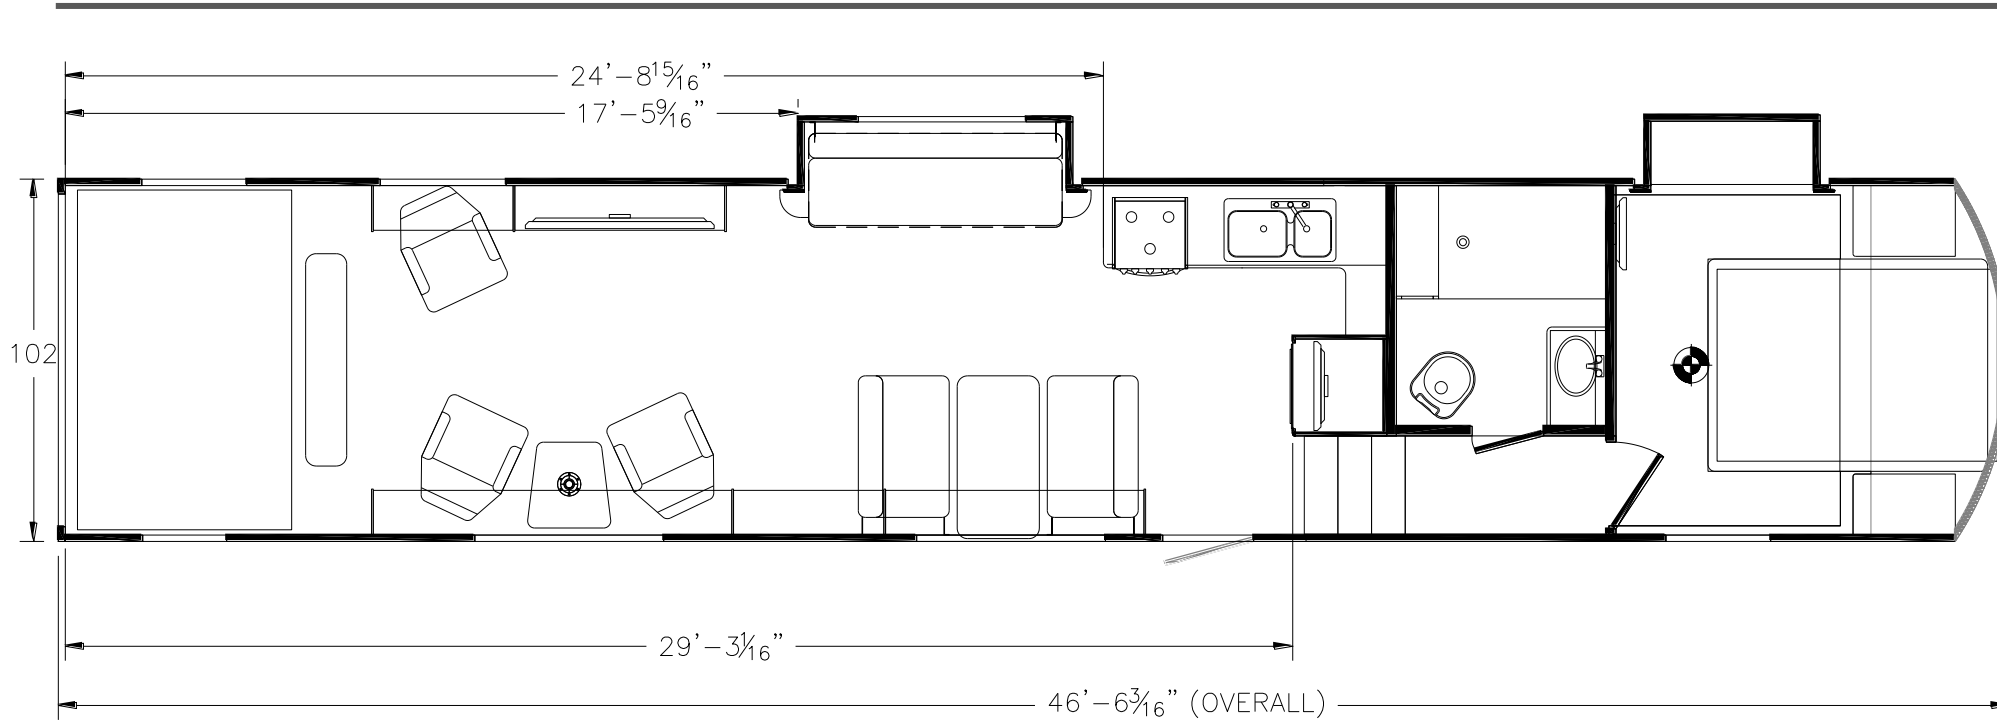

PRODUCT PRESENTATION — 4029V6

- **102" Wide-Body Design**
- **Triple 7,000 lb. Axles**
- **16" Load Range G Tires**
- **Large Living Room w/Slideout**
- **50" TV/Electric Fireplace/Entertainment Center**
- **15K BTU AC w/Ducting**
- **Bedroom Slideout w/Duo Vanity/Wardrobe**
- **LED Interior Lighting Throughout**
- **20' Power Awning w/Led Light Strip**

**GENESIS
SUPREME**

On-Board Air Compressor

The Journey Begins...

4029V6 — EXTERIOR

4029V6 — FLOORPLAN & SPECS

All product data, graphics, and photography in this document were as accurate as possible at time of publication. Subsequent refinements during the model year may be evident in the actual product. Genesis Supreme reserves the right to change colors, material, equipment and specifications without notice, and to add, modify or discontinue models shown in promotional materials. Standard/Optional Features and Specs may change without notice. Photographs of interiors & exteriors depicted on this website are strictly representational - colors, materials, appliances, fabrics, etc. may vary or change without notice. Unloaded vehicle weight and carrying capacity capacities will vary depending on optional equipment. Dry weight is measured from standard build and will vary with options. Weight of water, LP gas, fuel and options are not included in Cargo Capacity payload.

UNIT SPECS	
	4029V6
OVERALL LENGTH	46'5"
GVWR (lbs)	20,500
DRY WEIGHT (lbs)	14,280
HITCH WEIGHT (lbs)	3,500
AXLE WEIGHT (lbs)	9,640
AXLE CAPACITY (lbs)	7,000
CARGO CAPACITY (lbs)**	6,220
TIRE SIZE	16"
FRESH WATER (GAL)	160
GRAY WATER (GAL)	50
BLACK TANK (GAL)	50
Note: Weights may change due to options added.	