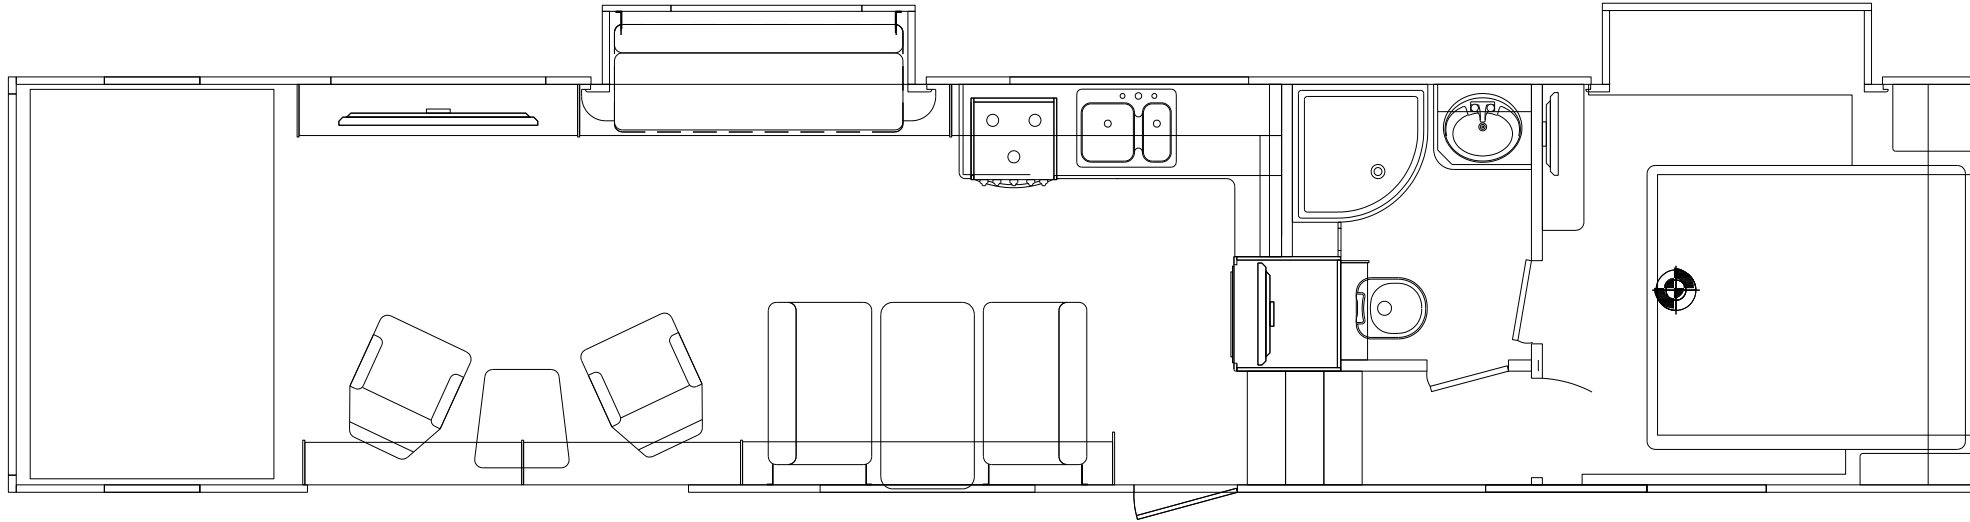

**GENESIS
SUPREME**

On-Board Air Compressor

The Journey Begins...

4025VPXL — EXTERIOR

4025VPXL FLOORPLAN & SPECS

All product data, graphics, and photography in this document were as accurate as possible at time of publication. Subsequent refinements during the model year may be evident in the actual product. Genesis Supreme reserves the right to change colors, material, equipment and specifications without notice, and to add, modify or discontinue models shown in promotional materials. Standard/Optional Features and Specs may change without notice. Photographs of interiors & exteriors depicted on this website are strictly representational - colors, materials, appliances, fabrics, etc. may vary or change without notice. Unloaded vehicle weight and carrying capacity capacities will vary depending on optional equipment. Dry weight is measured from standard build and will vary with options. Weight of water, LP gas, fuel and options are not included in Cargo Capacity payload.