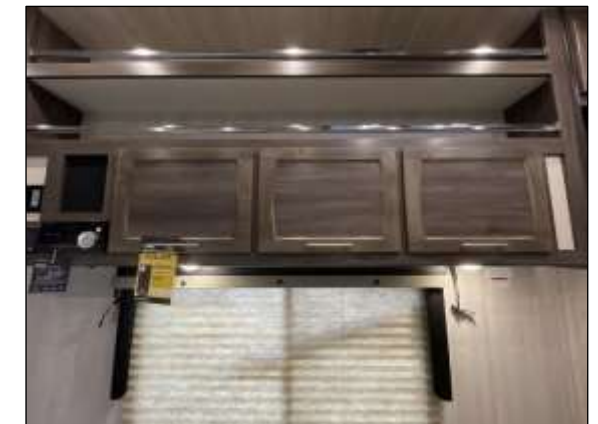

Abundant Overhead Storage