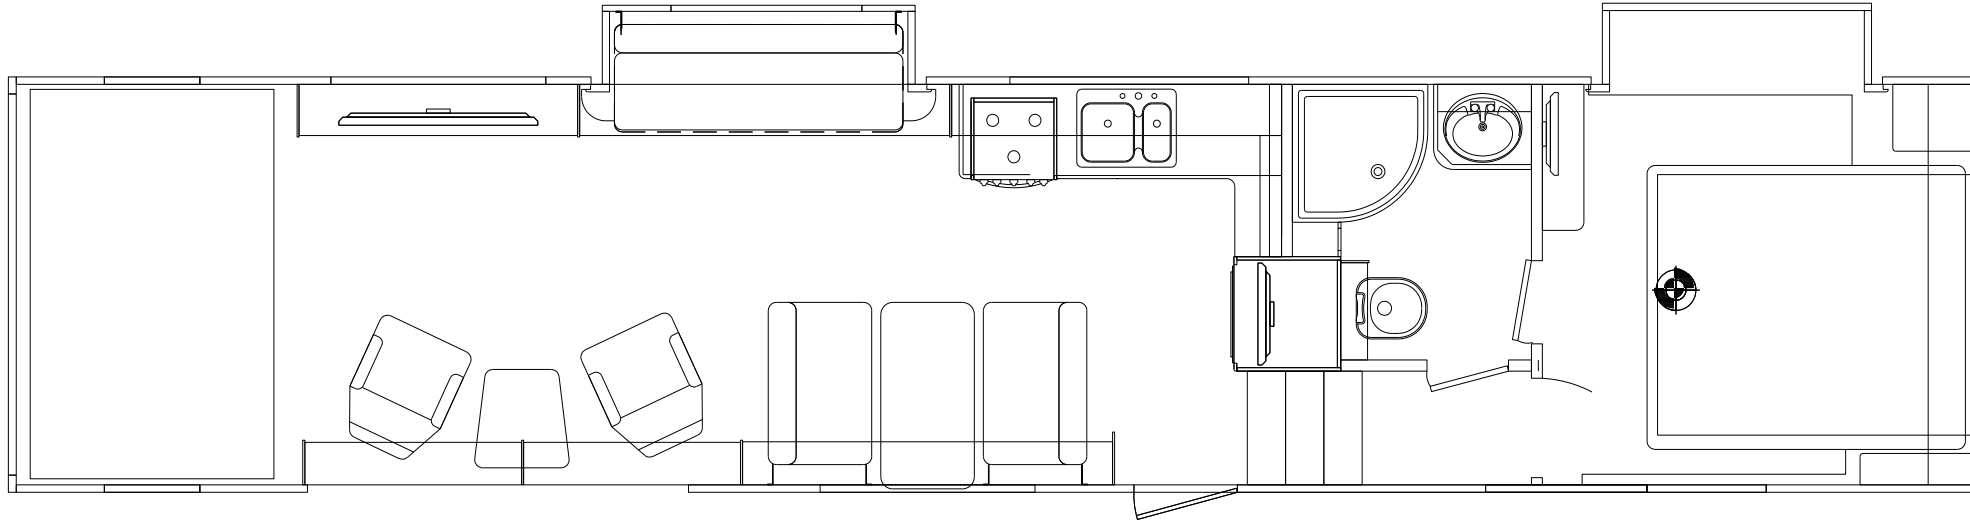

PRODUCT PRESENTATION — 4025RCRPXL — SIDE PATIO

- **102" Wide-Body Design**
- **Triple 7,000 lb. Axles**
- **16" Load Range G Tires**
- **Large Living Room w/Slideout**
- **40" & 32" Living Room TVs**
- **15K BTU AC w/Ducting**
- **Bedroom Slideout Duo Vanity/Wardrobe**
- **LED Interior Lighting Throughout**
- **20' Power Awning w/Led Light Strip**

GENESIS
S U P R E M E
On-Board Air Compressor

The Journey Begins...

4025RCRPXL — EXTERIOR

4025RCRPXL FLOORPLAN & SPECS

All product data, graphics, and photography in this document were as accurate as possible at time of publication. Subsequent refinements during the model year may be evident in the actual product. Genesis Supreme reserves the right to change colors, material, equipment and specifications without notice, and to add, modify or discontinue models shown in promotional materials. Standard/Optional Features and Specs may change without notice. Photographs of interiors & exteriors depicted on this website are strictly representational - colors, materials, appliances, fabrics, etc. may vary or change without notice. Unloaded vehicle weight and carrying capacity capacities will vary depending on optional equipment. Dry weight is measured from standard build and will vary with options. Weight of water, LP gas, fuel and options are not included in Cargo Capacity payload.