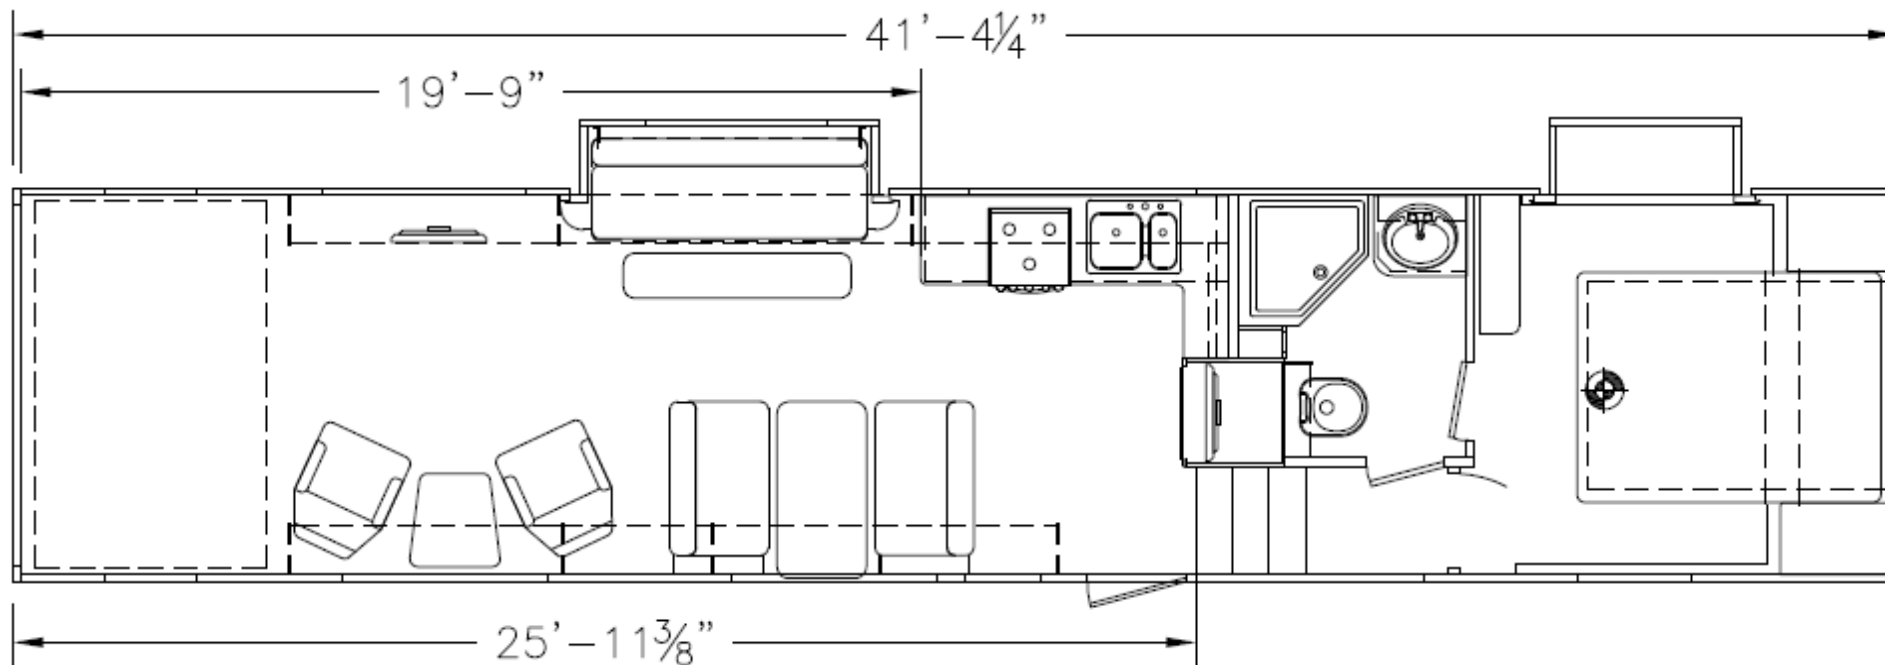

PRODUCT PRESENTATION — 4025MCRXL

- **102" Wide-Body Design**
- **Triple 7,000 lb. Axles**
- **16" Load Range G Tires**
- **4.5KW Yamaha Generator w/Transfer Switch**
- **Large Living Room w/Slideout**
- **40" & 32" Living Room TVs**
- **15K BTU AC w/Ducting**
- **35,000 BTU Furnace**
- **Bedroom Slideout Duo Vanity/Wardrobe**
- **LED Interior Lighting Throughout**
- **20' Power Awning w/Led Light Strip**

GENESIS
S U P R E M E
On-Board Air Compressor

The Journey Begins...

4025MCRXL — EXTERIOR

4025MCRXL FLOORPLAN & SPECS

All product data, graphics, and photography in this document were as accurate as possible at time of publication. Subsequent refinements during the model year may be evident in the actual product. Genesis Supreme reserves the right to change colors, material, equipment and specifications without notice, and to add, modify or discontinue models shown in promotional materials. Standard/Optional Features and Specs may change without notice. Photographs of interiors & exteriors depicted on this website are strictly representational - colors, materials, appliances, fabrics, etc. may vary or change without notice. Unloaded vehicle weight and carrying capacity capacities will vary depending on optional equipment. Dry weight is measured from standard build and will vary with options. Weight of water, LP gas, fuel and options are not included in Cargo Capacity payload.

UNIT SPECS	
	4025MCRXL
OVERALL LENGTH	42'6"
GVWR (lbs)	17,500
DRY WEIGHT (lbs)	13,520
HITCH WEIGHT (lbs)	3,080
AXLE WEIGHT (lbs)	10,810
AXLE CAPACITY (lbs)	7,000
CARGO CAPACITY (lbs)**	3,980
TIRE SIZE	16"
FRESH WATER (GAL)	160
GRAY WATER (GAL)	50
BLACK TANK (GAL)	50
Note: Weights may change due to options added.	