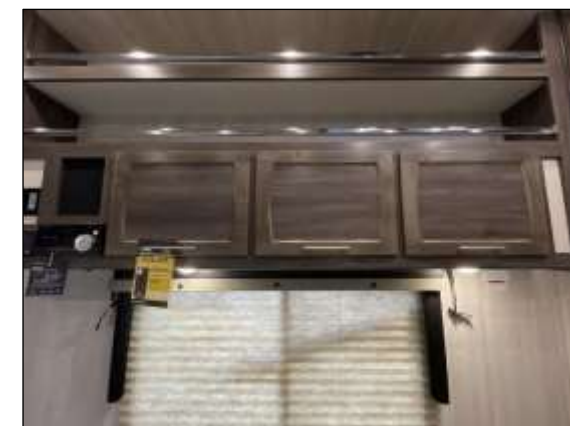

4025MCRPXL — POPULAR OPTIONS

See order form for complete listing of options.

- **Onan 5.5 Fuel Injection Generator IPO 6.0 Yamaha Gen**
- **Living Room Sofa Slideout**
- **Queen Bed Memory Foam**
- **Patio Railing System**
- **Opposing Rear Power Dinette**
- **40" TV IPO 32" TV (only w/4 DR Refer Option)**
- **Rear Power Patio Awning**
- **Wireless Back up Camera**
- **Triple 8000-Lb. Axles**
- **200W Solar w/1500W Pass Thru Inverter**
- **Secondary Fuel Tank w/Pump Station**
- **Stainless Steel Galley Package**
- **Coffee Maker Stand in Galley**
- **2nd Grey Tank**
- **Tool Box**
- **Double Door Refrigerator 12V 15.6 CU. FT. W/1 Addt'l Solar Panel**
- **Residential Refer W/1 Addt'l Solar Panel**
- **Generator Auto Command (Forced Option W/Res Pkg)**
- **Frameless Dual-Pane Windows**
- **Double Insulated Roof**
- **EZ-Flex® Suspension For Triple**
- **Cable Kit**
- **Winterized**
- **Additional 12V USB Charger**
- **Upgraded Lavy Fan w/Remote**
- **Upgraded Rear or Bedroom Fan w/Remote**
- **Rear Pull Down Screen**
- **12V On-Board Air Compressor**
- **Fold Down Stairs w/Fold Entry Door Handle**
- **Rear Back up Lights with Side Blinkers**

4025MCRPXL — LIVING AREA

Comfortable Residential Sofa Seating/Swivel Recliners/Convertible Sofa-Dinettes

Convenient Monitor & Lighting Control Center

Power Opposing Dinette

Abundant Overhead Storage

Slideout Bedroom w/Duo Vanity & Wardrobe