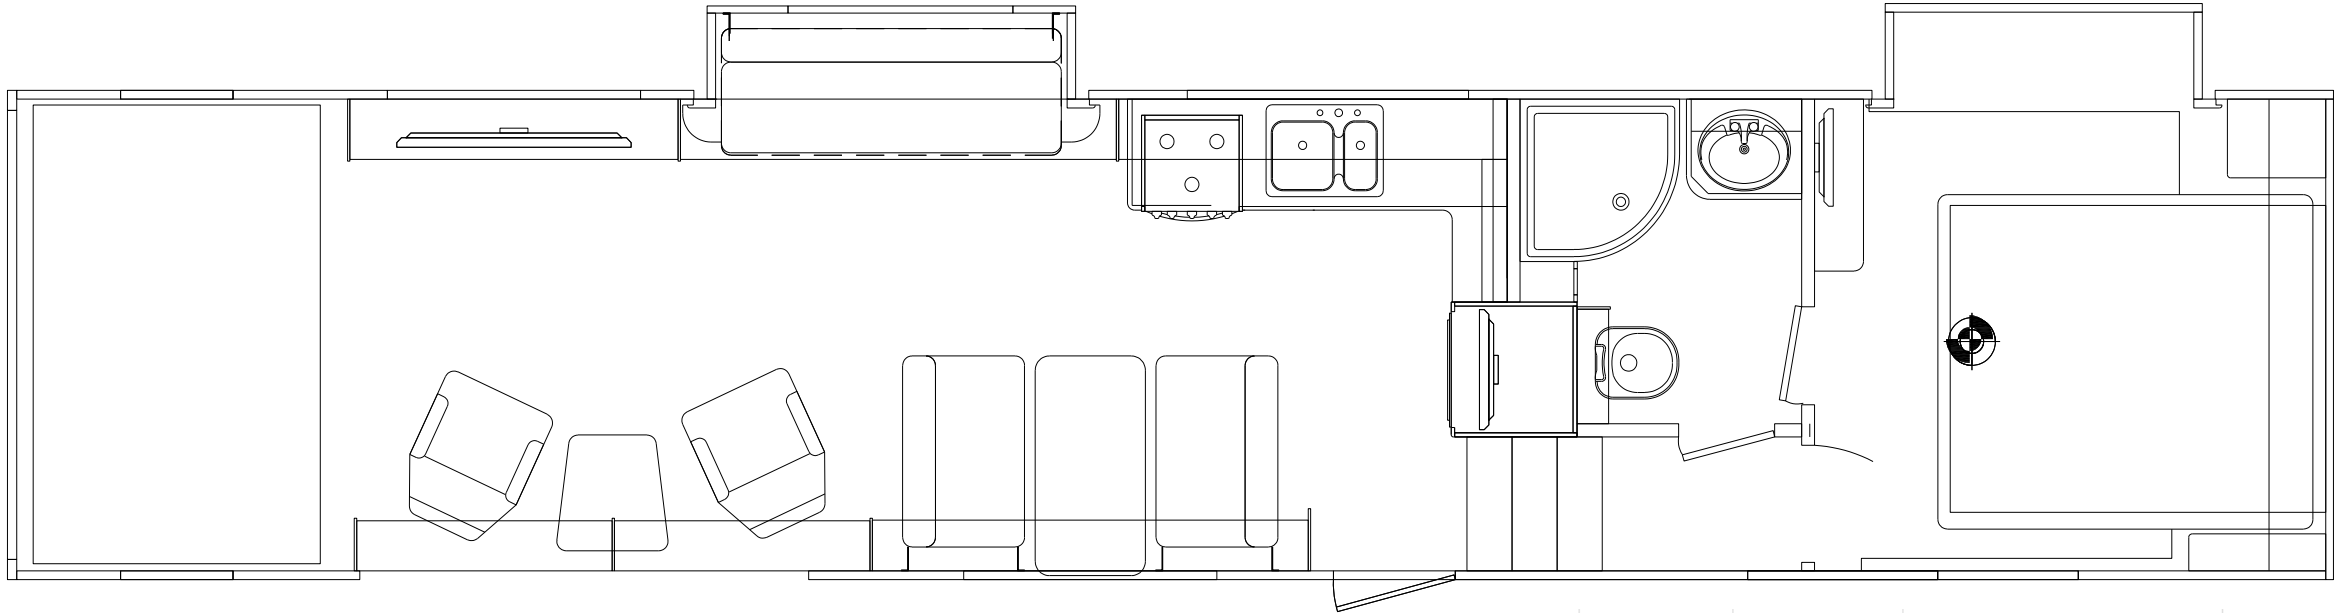

PRODUCT PRESENTATION — 4025MCRPXL — SIDE PATIO

- **102" Wide-Body Design**
- **Triple 7,000 lb. Axles**
- **16" Load Range G Tires**
- **Large Living Room w/Slideout**
- **40" & 32" Living Room TVs**
- **15K BTU AC w/Ducting**
- **Bedroom Slideout Duo Vanity/Wardrobe**
- **LED Interior Lighting Throughout**
- **20' Power Awning w/Led Light Strip**

GENESIS
SUPREME
On-Board Air Compressor

The Journey Begins...

4025MCRPXL — EXTERIOR

4025MCRPXL FLOORPLAN

All product data, graphics, and photography in this document were as accurate as possible at time of publication. Subsequent refinements during the model year may be evident in the actual product. Genesis Supreme reserves the right to change colors, material, equipment and specifications without notice, and to add, modify or discontinue models shown in promotional materials. Standard/Optional Features and Specs may change without notice. Photographs of interiors & exteriors depicted on this website are strictly representational - colors, materials, appliances, fabrics, etc. may vary or change without notice. Unloaded vehicle weight and carrying capacity capacities will vary depending on optional equipment. Dry weight is measured from standard build and will vary with options. Weight of water, LP gas, fuel and options are not included in Cargo Capacity payload.