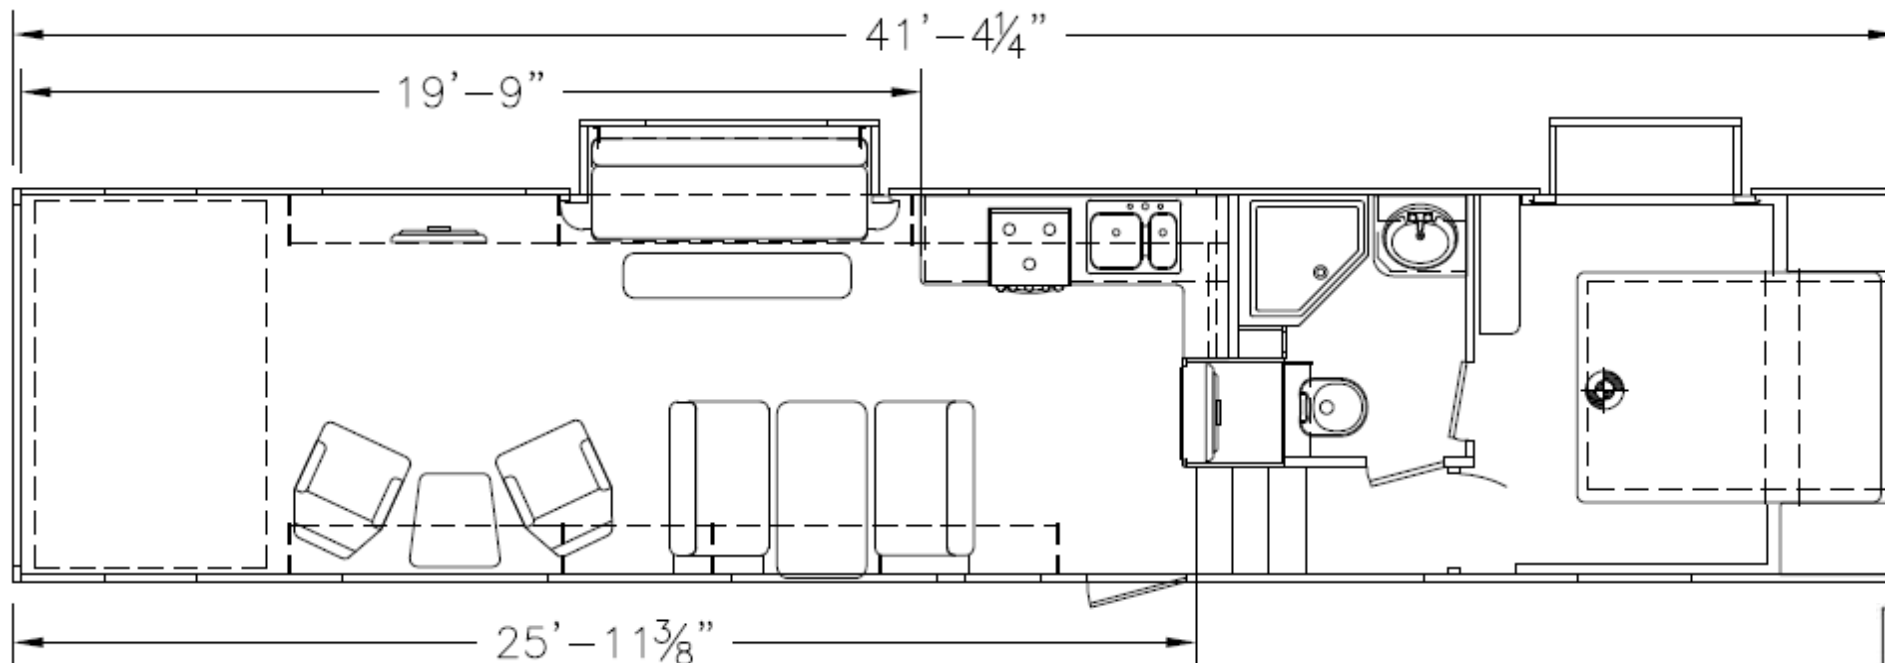

PRODUCT PRESENTATION — 4025BCRXL

GENESIS
S U P R E M E

On-Board Air Compressor

- **102" Wide-Body Design**
- **Triple 7,000 lb. Axles**
- **16" Load Range G Tires**
- **4.5KW Yamaha Generator w/Transfer Switch**
- **Large Living Room w/Slideout**
- **40" & 32" Living Room TVs**
- **15K BTU AC w/Ducting**
- **35,000 BTU Furnace**
- **Bedroom Slideout Duo Vanity/Wardrobe**
- **LED Interior Lighting Throughout**
- **20' Power Awning w/Led Light Strip**

The Journey Begins...

4025BCRXL — EXTERIOR

4025BCRXL FLOORPLAN & SPECS

All product data, graphics, and photography in this document were as accurate as possible at time of publication. Subsequent refinements during the model year may be evident in the actual product. Genesis Supreme reserves the right to change colors, material, equipment and specifications without notice, and to add, modify or discontinue models shown in promotional materials. Standard/Optional Features and Specs may change without notice. Photographs of interiors & exteriors depicted on this website are strictly representational - colors, materials, appliances, fabrics, etc. may vary or change without notice. Unloaded vehicle weight and carrying capacity capacities will vary depending on optional equipment. Dry weight is measured from standard build and will vary with options. Weight of water, LP gas, fuel and options are not included in Cargo Capacity payload.

UNIT SPECS	
	4025BCKXL
OVERALL LENGTH	42'6"
GVWR (lbs)	17,500
DRY WEIGHT (lbs)	13,520
HITCH WEIGHT (lbs)	3,080
AXLE WEIGHT (lbs)	10,810
AXLE CAPACITY (lbs)	7,000
CARGO CAPACITY (lbs)**	3,980
TIRE SIZE	16"
FRESH WATER (GAL)	160
GRAY WATER (GAL)	50
BLACK TANK (GAL)	50