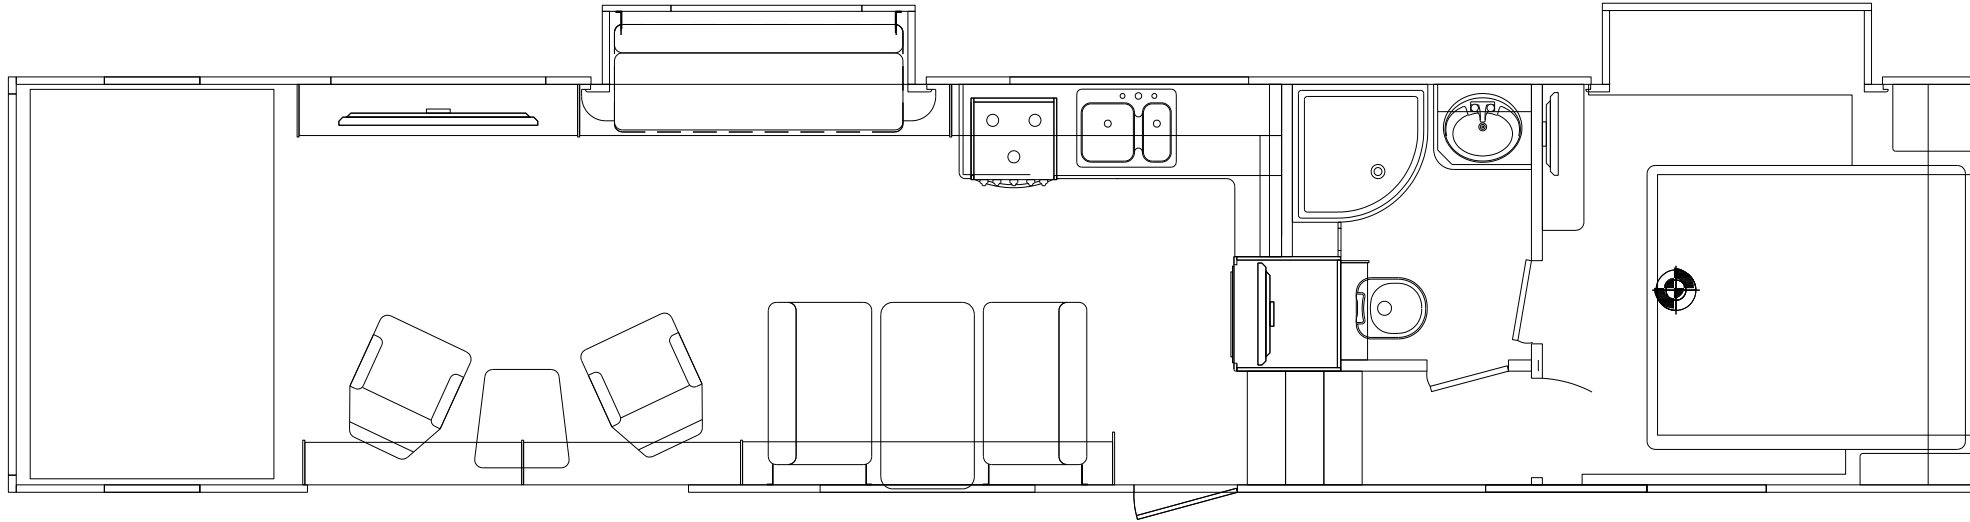

PRODUCT PRESENTATION — 4025BCRPXL — SIDE PATIO

- **102" Wide-Body Design**
- **Triple 7,000 lb. Axles**
- **16" Load Range G Tires**
- **Large Living Room w/Slideout**
- **40" & 32" Living Room TVs**
- **15K BTU AC w/Ducting**
- **Bedroom Slideout Duo Vanity/Wardrobe**
- **LED Interior Lighting Throughout**
- **20' Power Awning w/Led Light Strip**

GENESIS
S U P R E M E
On-Board Air Compressor

The Journey Begins...

4025BCRPXL — EXTERIOR

4025BCRPXL FLOORPLAN & SPECS

All product data, graphics, and photography in this document were as accurate as possible at time of publication. Subsequent refinements during the model year may be evident in the actual product. Genesis Supreme reserves the right to change colors, material, equipment and specifications without notice, and to add, modify or discontinue models shown in promotional materials. Standard/Optional Features and Specs may change without notice. Photographs of interiors & exteriors depicted on this website are strictly representational - colors, materials, appliances, fabrics, etc. may vary or change without notice. Unloaded vehicle weight and carrying capacity capacities will vary depending on optional equipment. Dry weight is measured from standard build and will vary with options. Weight of water, LP gas, fuel and options are not included in Cargo Capacity payload.