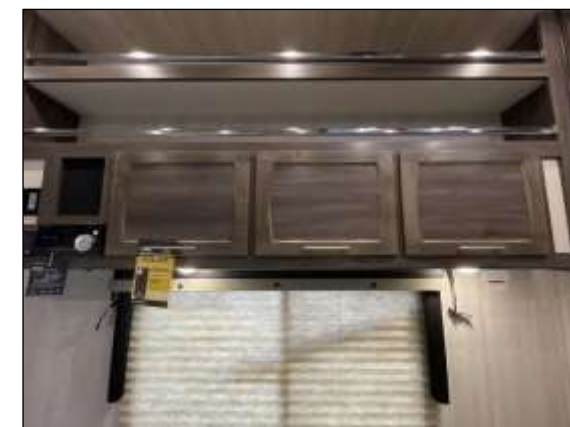

4025BCRPXL — POPULAR OPTIONS

See order form for complete listing of options.

- **Onan 5.5 Fuel Injection Generator IPO 6.0 Yamaha Gen**
- **Living Room Sofa Slideout**
- **Queen Bed Memory Foam**
- **Patio Railing System**
- **Opposing Rear Power Dinette**
- **40" TV IPO 32" TV (only w/4 DR Refer Option)**
- **Rear Power Patio Awning**
- **Wireless Back up Camera**
- **Triple 8000-Lb. Axles**
- **200W Solar w/1500W Pass Thru Inverter**
- **Secondary Fuel Tank w/Pump Station**
- **Stainless Steel Galley Package**
- **Coffee Maker Stand in Galley**
- **2nd Grey Tank**
- **Tool Box**
- **Double Door Refrigerator 12V 15.6 CU. FT. W/1 Addt'l Solar Panel**
- **Residential Refer W/1 Addt'l Solar Panel**
- **Generator Auto Command (Forced Option W/Res Pkg)**
- **Frameless Dual-Pane Windows**
- **Double Insulated Roof**
- **EZ-Flex® Suspension For Triple**
- **Cable Kit**
- **Winterized**
- **Additional 12V USB Charger**
- **Upgraded Lavy Fan w/Remote**
- **Upgraded Rear or Bedroom Fan w/Remote**
- **Rear Pull Down Screen**
- **12V On-Board Air Compressor**
- **Fold Down Stairs w/Fold Entry Door Handle**
- **Rear Back up Lights with Side Blinkers**

4025BCRPXL — LIVING AREA

Comfortable Residential Sofa Seating/Swivel Recliners/Convertible Sofa-Dinettes

Convenient Monitor & Lighting Control Center

Power Opposing Dinette

Abundant Overhead Storage

Slideout Bedroom w/Duo Vanity & Wardrobe