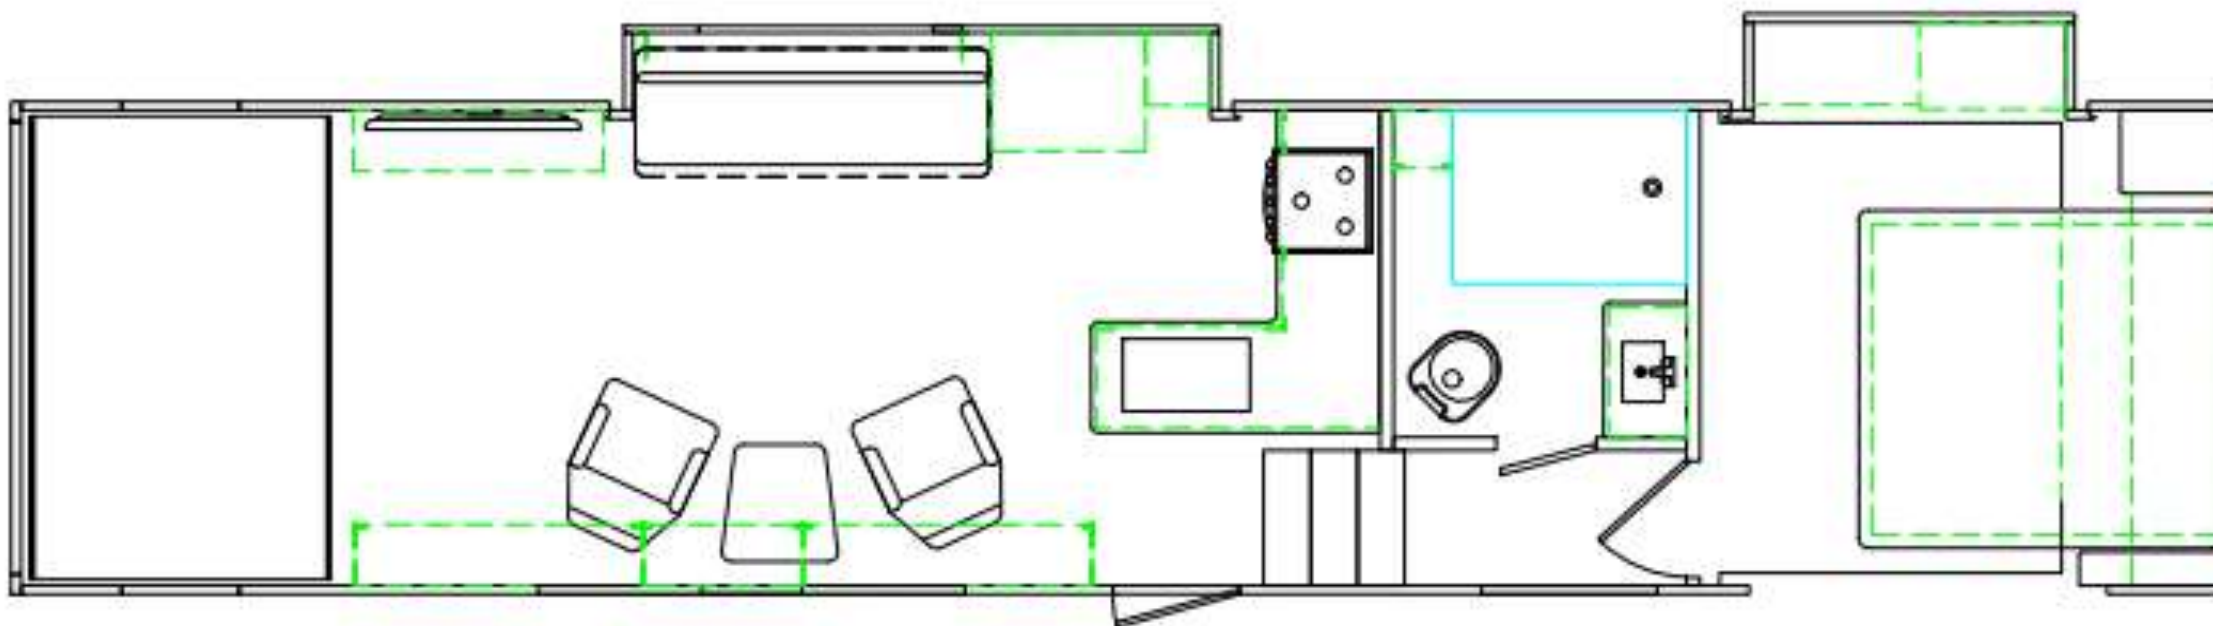

3818SIKS — FLOORPLAN & SPECS

All product data, graphics, and photography in this document were as accurate as possible at time of publication. Subsequent refinements during the model year may be evident in the actual product. Genesis Supreme reserves the right to change colors, material, equipment and specifications without notice, and to add, modify or discontinue models shown in promotional materials. Standard/Optional Features and Specs may change without notice. Photographs of interiors & exteriors depicted on this website are strictly representational - colors, materials, appliances, fabrics, etc. may vary or change without notice. Unloaded vehicle weight and carrying capacity capacities will vary depending on optional equipment. Dry weight is measured from standard build and will vary with options. Weight of water, LP gas, fuel and options are not included in Cargo Capacity payload.

UNIT SPECS	
	3818SIKS
OVERALL LENGTH	39' 10"
GVWR (lbs)	17,500lbs
DRY WEIGHT (lbs)	12,640lbs
HITCH WEIGHT (lbs)	2,990lbs
AXLE WEIGHT (lbs)	9,650lbs
AXLE CAPACITY (lbs)	7,000lbs
CARGO CAPACITY (lbs)**	4,860lbs
TIRE SIZE	16"
FRESH WATER (GAL)	160
GRAY WATER (GAL)	50
BLACK TANK (GAL)	50
Note: Weights may change due to options added.