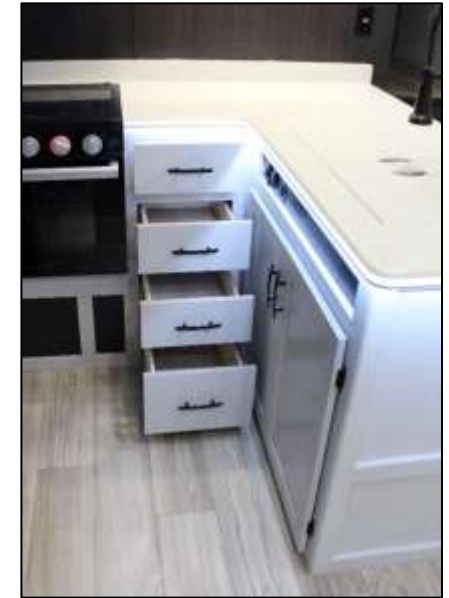

*50" Living Room TV
w/Overhead Storage*

3818SIKS — INTERIOR FEATURES

*Black Roller Shades
Throughout*

*Coffered Ceiling Panel
w/LED & Accent Lights*

Optional Power Dinette Bed

Slideout Sofa Bed

*Central Monitor/Control
Panel*

Media Control Center

*Slideout
Magazine Rack*

Generous Overhead Storage

Efficient, Well-Appointed Kitchen w/Generous Storage

Deep Stainless Sink w/Pull-Down Faucet

*3-Burner Glass-Top Range
w/Oven*

Solid Surface Countertops