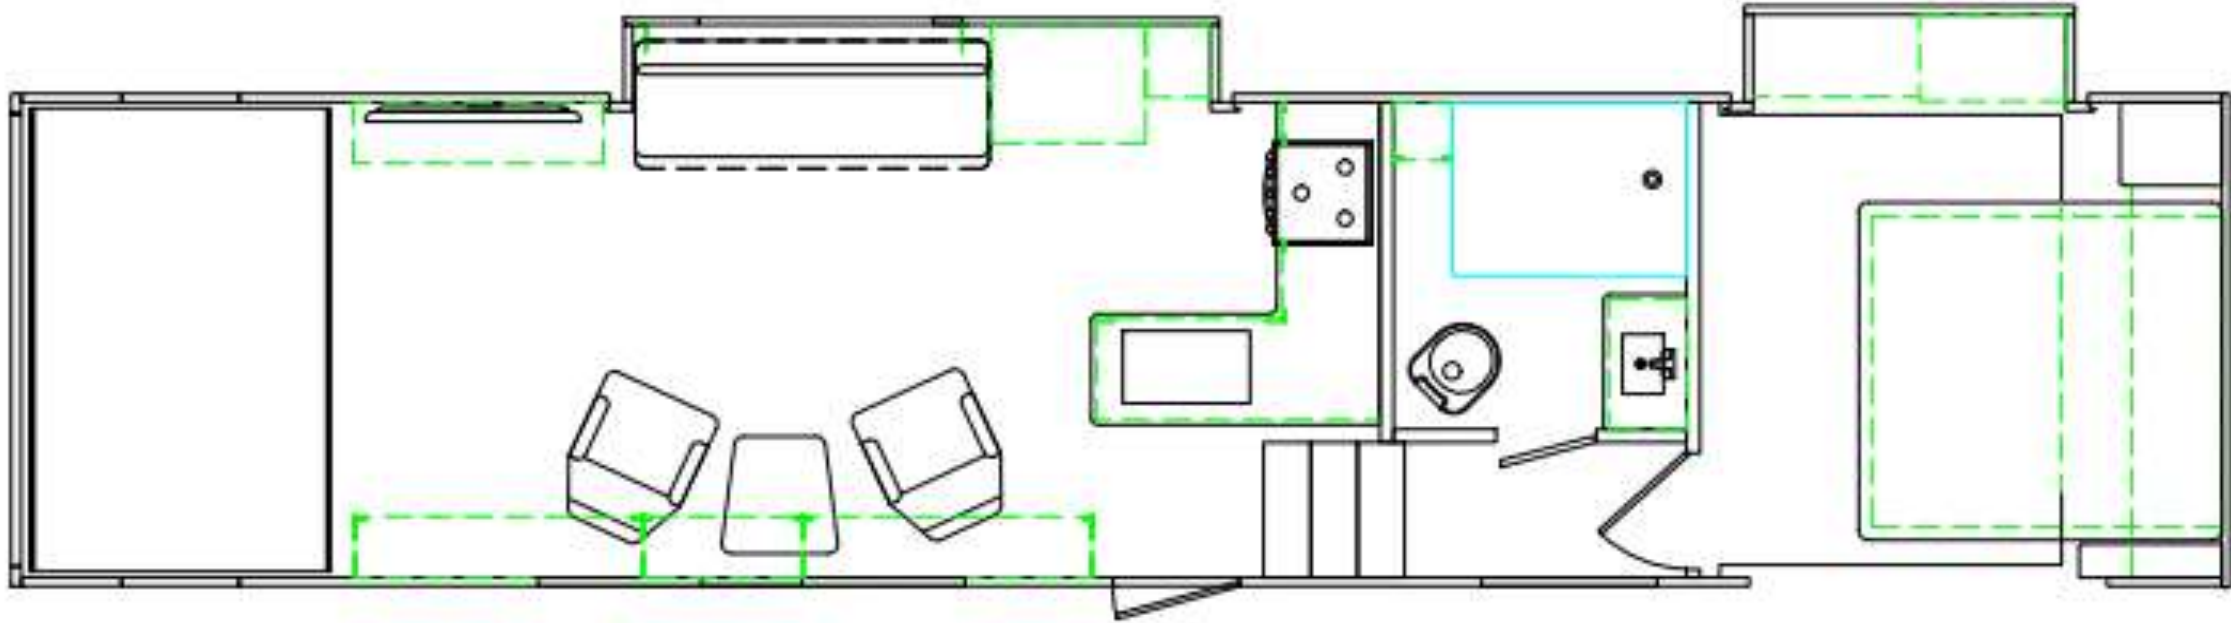

PRODUCT PRESENTATION – 3818SIKS

GENESIS
SUPREME

- **SUNSATION® Exterior Wall Laminate for Extreme UV Resistance and Color Stability**
- **102" Wide-Body Design**
- **Wireless Back Up Camera Option**
- **Flat Floor Wall-to-Wall / No Wheel Wells**
- **16" Deluxe Aluminum Alloy Wheels**
- **50" TV Entertainment Center**
- **32" Bedroom TV/Electric Fireplace**
- **Large Living Room Slideout w/Sofa & Refer/Pantry**
- **Dual Swivel Rockers**
- **Optional On-Board Air Compressor/Tank**
- **Power Awning w/LED Light Strip**

The Journey Begins...

3818SIKS — EXTERIOR

102" Wide-Body, 16" Aluminum Alloy Wheels

3818SIKS — FLOORPLAN & SPECS

All product data, graphics, and photography in this document were as accurate as possible at time of publication. Subsequent refinements during the model year may be evident in the actual product. Genesis Supreme reserves the right to change colors, material, equipment and specifications without notice, and to add, modify or discontinue models shown in promotional materials. Standard/Optional Features and Specs may change without notice. Photographs of interiors & exteriors depicted on this website are strictly representational - colors, materials, appliances, fabrics, etc. may vary or change without notice. Unloaded vehicle weight and carrying capacity capacities will vary depending on optional equipment. Dry weight is measured from standard build and will vary with options. Weight of water, LP gas, fuel and options are not included in Cargo Capacity payload.

*50" Living Room TV
w/Overhead Storage*

3818SIKS — INTERIOR FEATURES

*Black Roller Shades
Throughout*

*Coffered Ceiling Panel
w/LED & Accent Lights*

Optional Power Dinette Bed

Slideout Sofa Bed

*Central Monitor/Control
Panel*