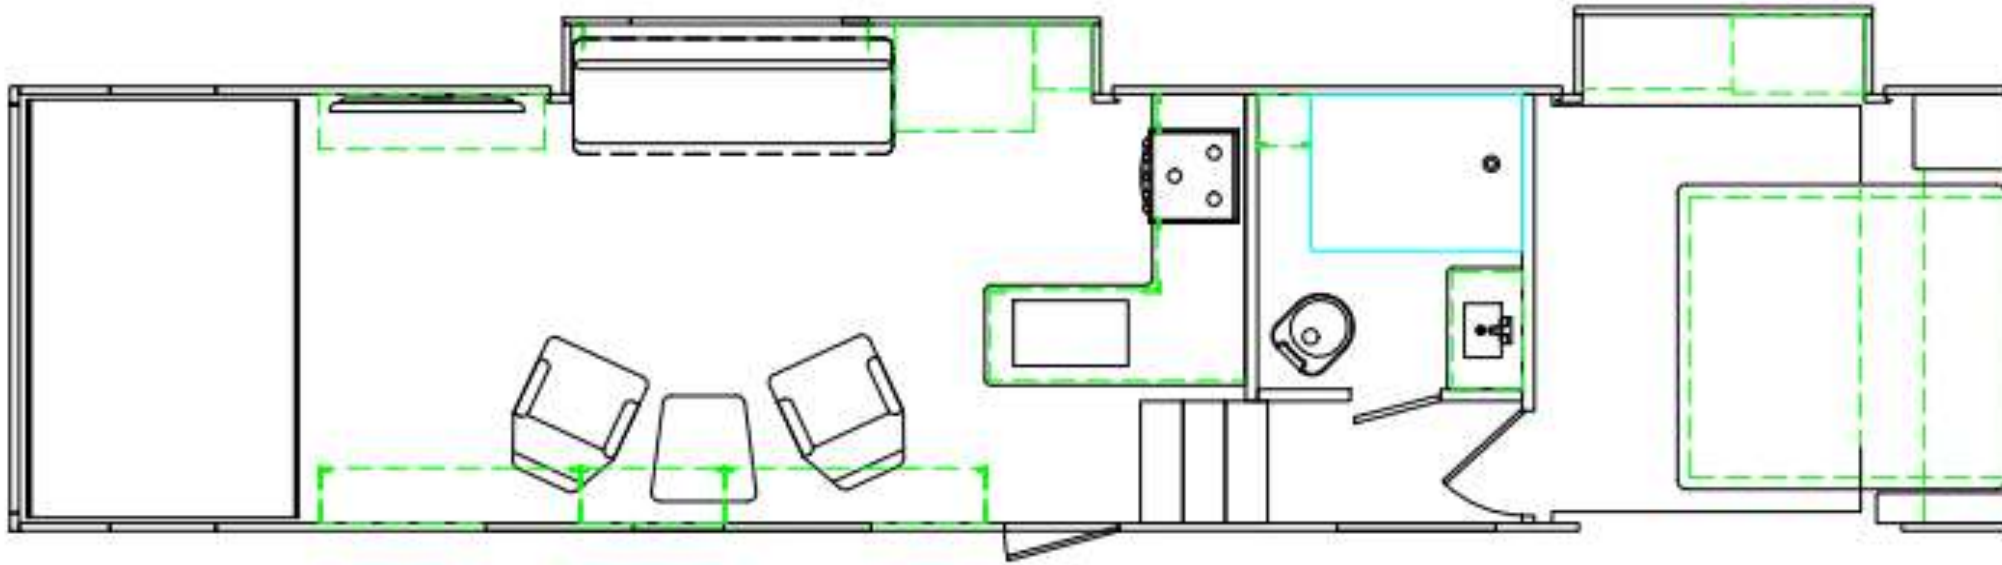

**GENESIS
SUPREME**

The Journey Begins...

3818RIKS — EXTERIOR

102" Wide-Body, 16" Aluminum Alloy Wheels

3818RIKS — FLOORPLAN & SPECS

All product data, graphics, and photography in this document were as accurate as possible at time of publication. Subsequent refinements during the model year may be evident in the actual product. Genesis Supreme reserves the right to change colors, material, equipment and specifications without notice, and to add, modify or discontinue models shown in promotional materials. Standard/Optional Features and Specs may change without notice. Photographs of interiors & exteriors depicted on this website are strictly representational - colors, materials, appliances, fabrics, etc. may vary or change without notice. Unloaded vehicle weight and carrying capacity capacities will vary depending on optional equipment. Dry weight is measured from standard build and will vary with options. Weight of water, LP gas, fuel and options are not included in Cargo Capacity payload.

UNIT SPECS	
	3818RIKS
OVERALL LENGTH	39' 10"
GVWR (lbs)	17,500lbs
DRY WEIGHT (lbs)	12,640lbs
HITCH WEIGHT (lbs)	2,990lbs
AXLE WEIGHT (lbs)	9,650lbs
AXLE CAPACITY (lbs)	7,000lbs
CARGO CAPACITY (lbs)**	4,860lbs
TIRE SIZE	16"
FRESH WATER (GAL)	160
GRAY WATER (GAL)	50
BLACK TANK (GAL)	50
Note: Weights may change due to options added.	