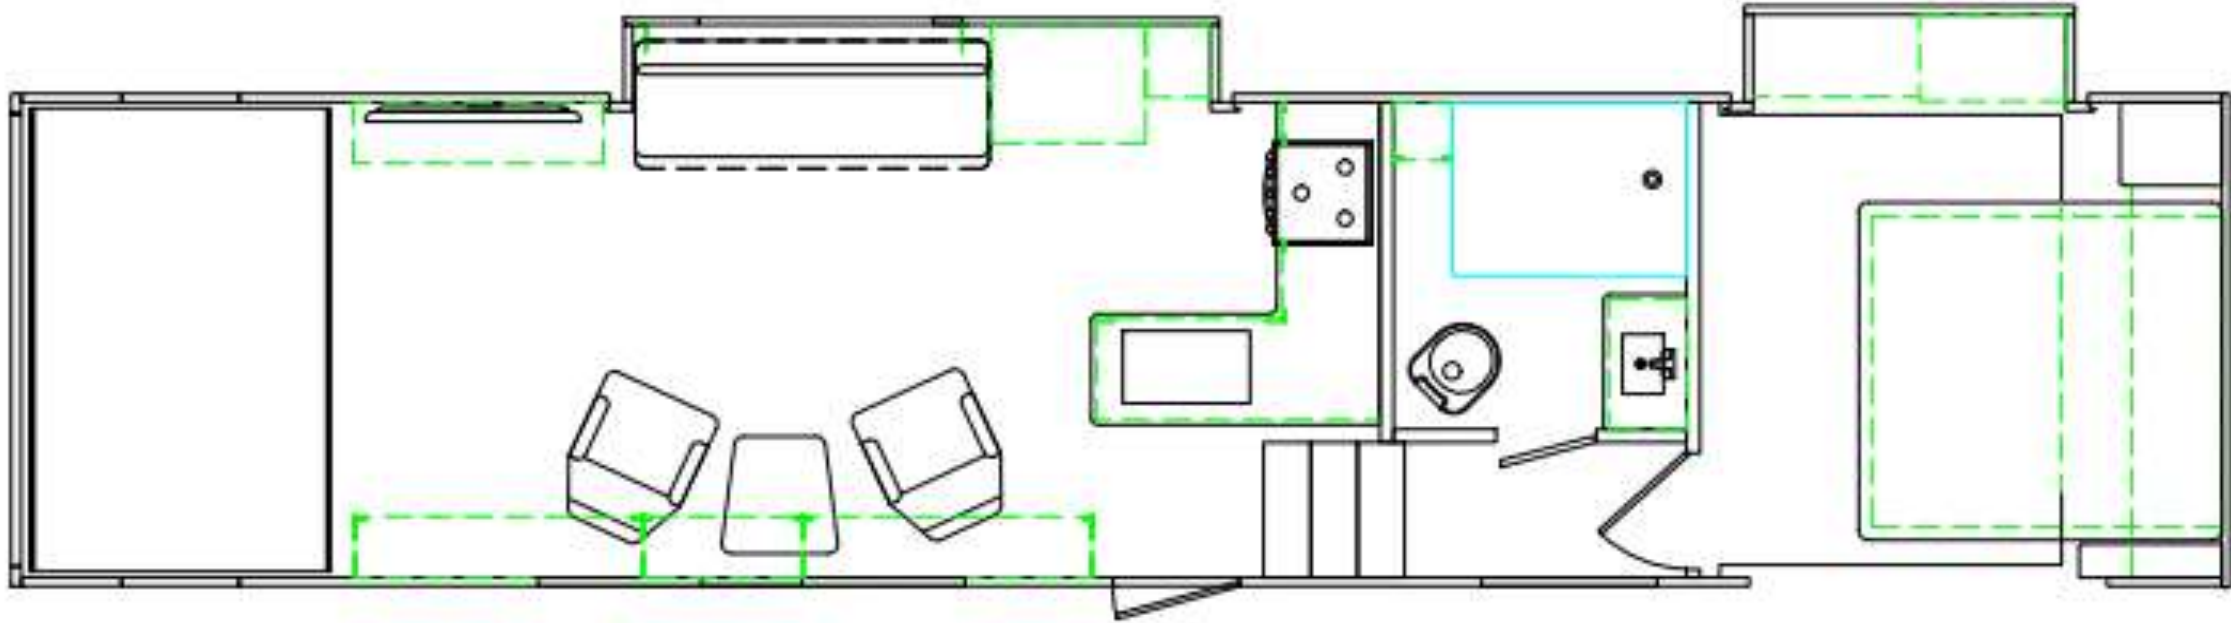

GENESIS
SUPREME

The Journey Begins...

3818MIKS — EXTERIOR

102" Wide-Body, 16" Aluminum Alloy Wheels

3818MIKS — FLOORPLAN & SPECS

All product data, graphics, and photography in this document were as accurate as possible at time of publication. Subsequent refinements during the model year may be evident in the actual product. Genesis Supreme reserves the right to change colors, material, equipment and specifications without notice, and to add, modify or discontinue models shown in promotional materials. Standard/Optional Features and Specs may change without notice. Photographs of interiors & exteriors depicted on this website are strictly representational - colors, materials, appliances, fabrics, etc. may vary or change without notice. Unloaded vehicle weight and carrying capacity capacities will vary depending on optional equipment. Dry weight is measured from standard build and will vary with options. Weight of water, LP gas, fuel and options are not included in Cargo Capacity payload.

UNIT SPECS	
	3818IKS
OVERALL LENGTH	
GVWR (lbs)	
DRY WEIGHT (lbs)	
HITCH WEIGHT (lbs)	
AXLE WEIGHT (lbs)	
AXLE CAPACITY (lbs)	
CARGO CAPACITY (lbs)**	
TIRE SIZE	16"
FRESH WATER (GAL)	160
GRAY WATER (GAL)	50
BLACK TANK (GAL)	50
Note: Weights may change due to options added.	

*50" Living Room TV
w/Overhead Storage*

3818MIKS — INTERIOR FEATURES

*Black Roller Shades
Throughout*

*Coffered Ceiling Panel
w/LED & Accent Lights*

Optional Power Dinette Bed

Slideout Sofa Bed

*Central Monitor/Control
Panel*