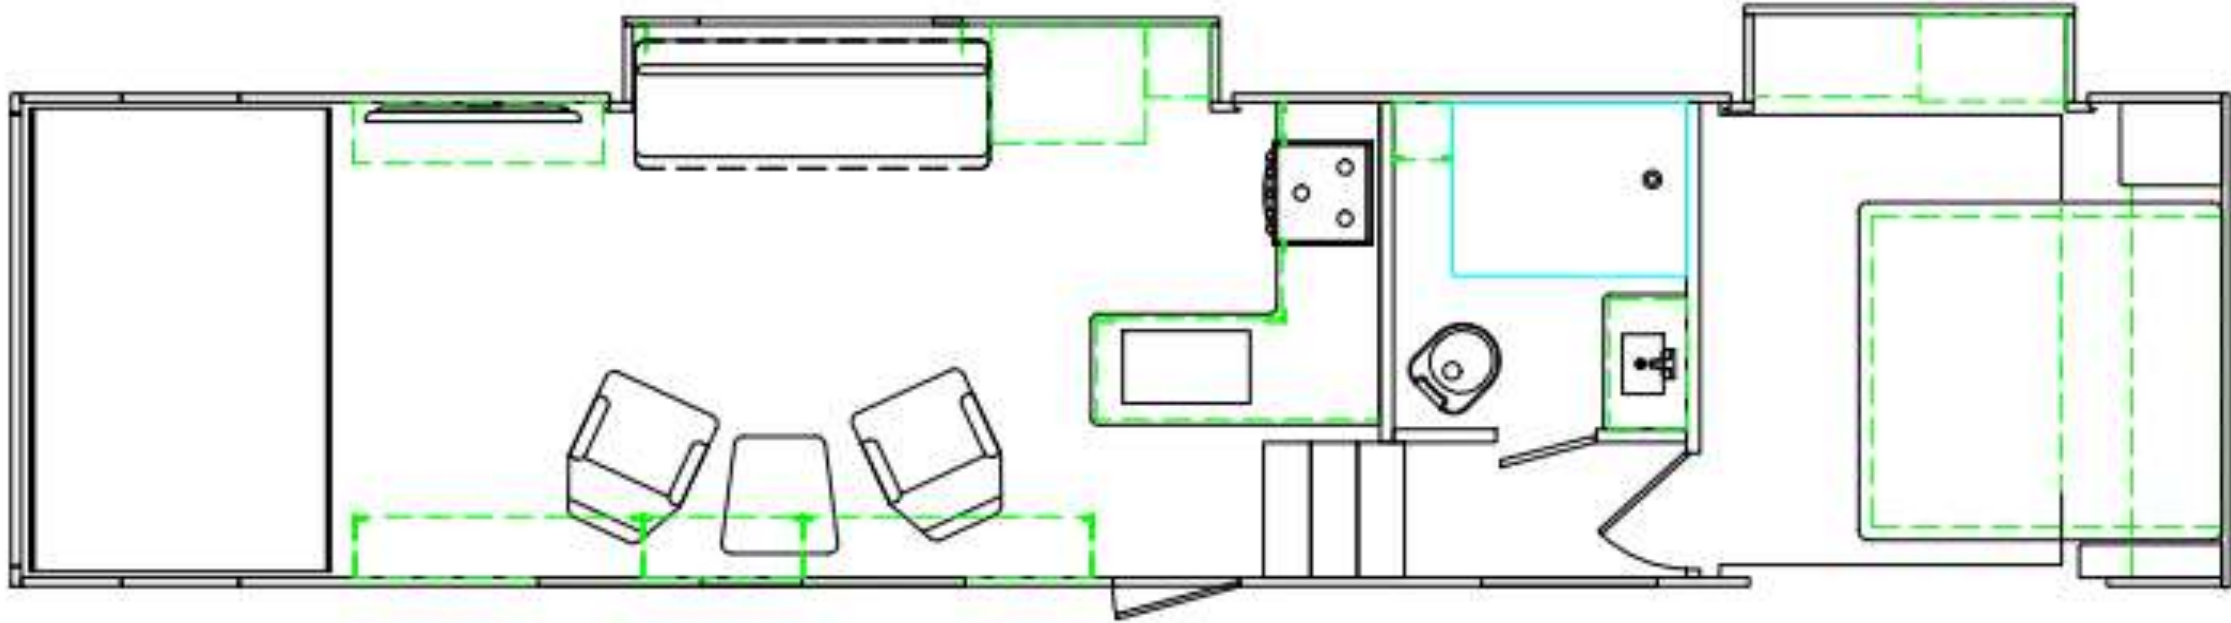

GENESIS
S U P R E M E

The Journey Begins...

3818MIKS — EXTERIOR

102" Wide-Body, 16" Aluminum Alloy Wheels

3818MIKS — FLOORPLAN & SPECS

All product data, graphics, and photography in this document were as accurate as possible at time of publication. Subsequent refinements during the model year may be evident in the actual product. Genesis Supreme reserves the right to change colors, material, equipment and specifications without notice, and to add, modify or discontinue models shown in promotional materials. Standard/Optional Features and Specs may change without notice. Photographs of interiors & exteriors depicted on this website are strictly representational - colors, materials, appliances, fabrics, etc. may vary or change without notice. Unloaded vehicle weight and carrying capacity capacities will vary depending on optional equipment. Dry weight is measured from standard build and will vary with options. Weight of water, LP gas, fuel and options are not included in Cargo Capacity payload.

UNIT SPECS	
	3818IKS
OVERALL LENGTH	
GVWR (lbs)	
DRY WEIGHT (lbs)	
HITCH WEIGHT (lbs)	
AXLE WEIGHT (lbs)	
AXLE CAPACITY (lbs)	
CARGO CAPACITY (lbs)**	
TIRE SIZE	16"
FRESH WATER (GAL)	160
GRAY WATER (GAL)	50
BLACK TANK (GAL)	50
Note: Weights may change due to options added.	

*50" Living Room TV
w/Overhead Storage*

3818MIKS — INTERIOR FEATURES

*Black Roller Shades
Throughout*

*Coffered Ceiling Panel
w/LED & Accent Lights*

Optional Power Dinette Bed

Slideout Sofa Bed

*Central Monitor/Control
Panel*