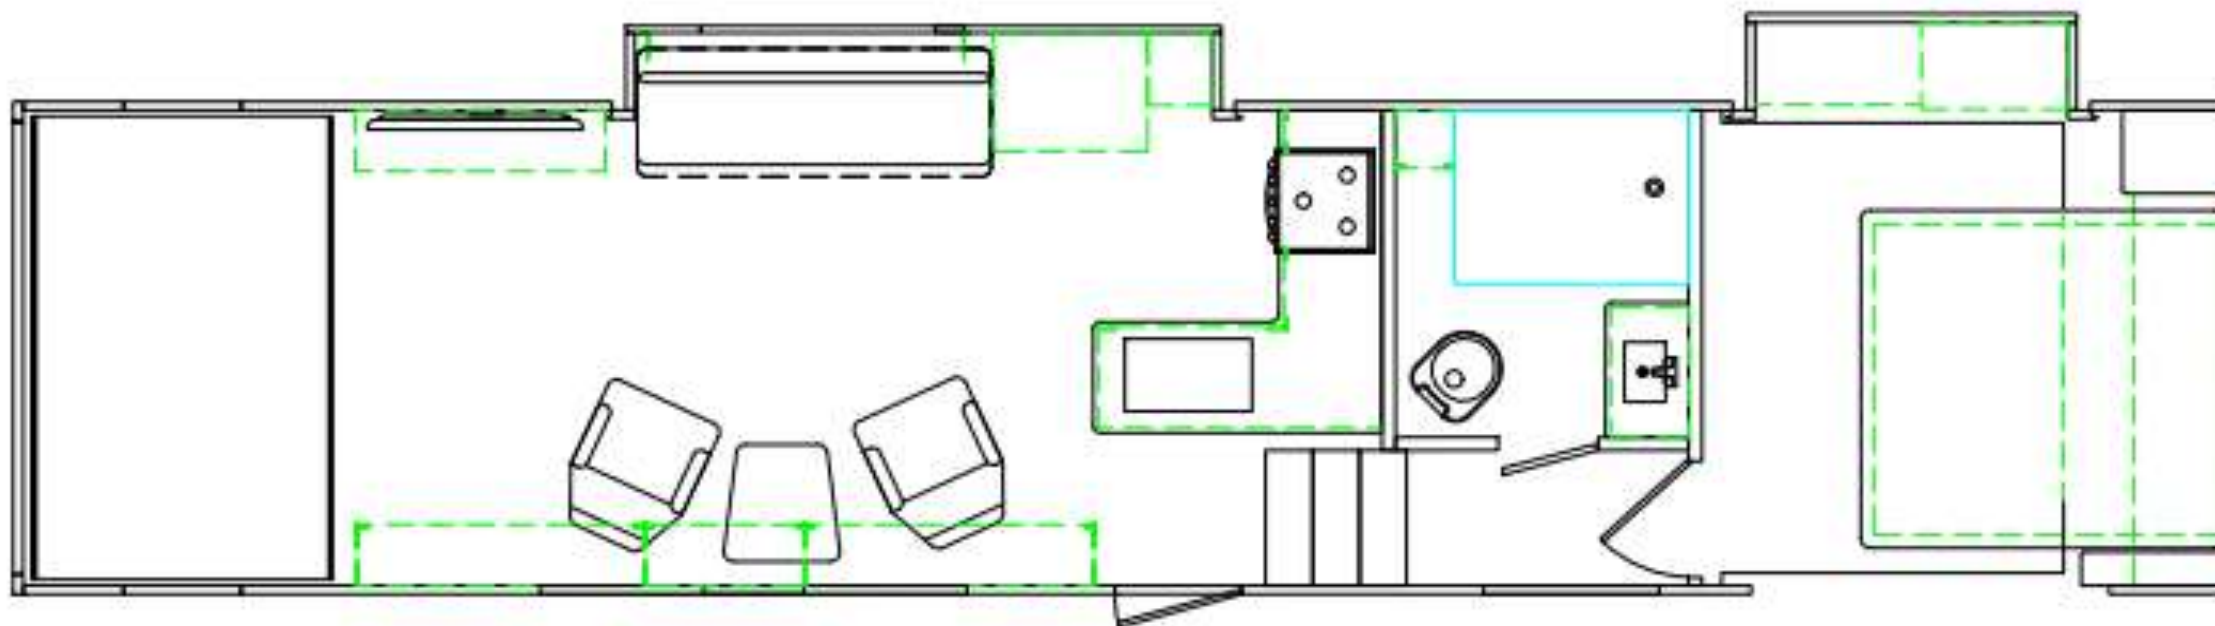

GENESIS
SUPREME

The Journey Begins...

3818IKS — EXTERIOR

102" Wide-Body, 16" Aluminum Alloy Wheels

3818IKS — FLOORPLAN & SPECS

All product data, graphics, and photography in this document were as accurate as possible at time of publication. Subsequent refinements during the model year may be evident in the actual product. Genesis Supreme reserves the right to change colors, material, equipment and specifications without notice, and to add, modify or discontinue models shown in promotional materials. Standard/Optional Features and Specs may change without notice. Photographs of interiors & exteriors depicted on this website are strictly representational - colors, materials, appliances, fabrics, etc. may vary or change without notice. Unloaded vehicle weight and carrying capacity capacities will vary depending on optional equipment. Dry weight is measured from standard build and will vary with options. Weight of water, LP gas, fuel and options are not included in Cargo Capacity payload.

UNIT SPECS	
	3818IKS
OVERALL LENGTH	39' 10"
GVWR (lbs)	17,500lbs
DRY WEIGHT (lbs)	12,640
HITCH WEIGHT (lbs)	2,990
AXLE WEIGHT (lbs)	9,650
AXLE CAPACITY (lbs)	7,000
CARGO CAPACITY (lbs)**	4,860
TIRE SIZE	16"
FRESH WATER (GAL)	160
GRAY WATER (GAL)	50
BLACK TANK (GAL)	50
Note: Weights may change due to options added.	

*50" Living Room TV
w/Overhead Storage*

3818IKS — INTERIOR FEATURES

*Black Roller Shades
Throughout*

*Coffered Ceiling Panel
w/LED & Accent Lights*

Optional Power Dinette Bed

Slideout Sofa Bed

*Central Monitor/Control
Panel*