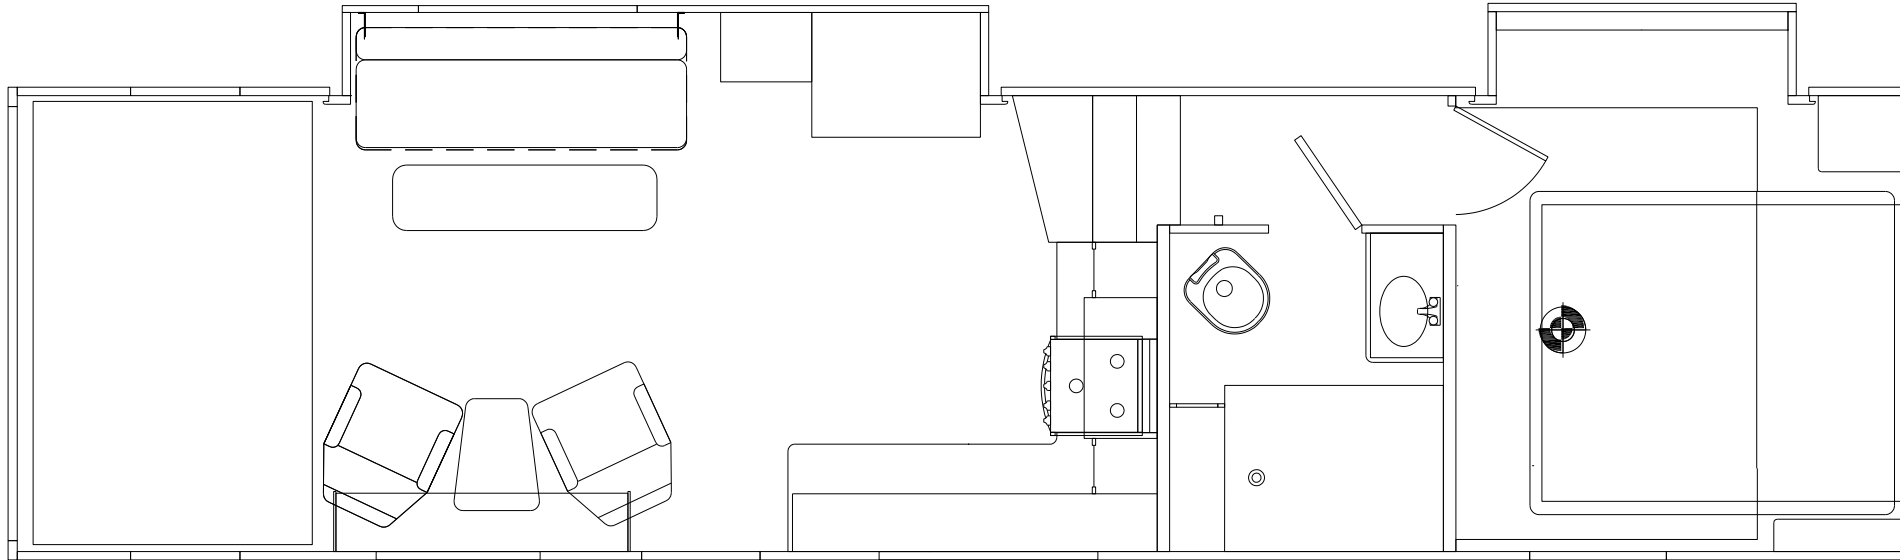

PRODUCT PRESENTATION — 3414V

- *Lamilux SUNSATION® Exterior Wall Laminate for Extreme UV Resistance and Color Stability*
- *Dual 7,000-Lb. Axles*
- *Rota-Flex® Hitch*
- *Keyless/Remote Entry Door Lock Option*
- *Large Living Room w/Slideout*
- *Bedroom Slideout/Duo Vanity-Wardrobe*
- *Dual Swivel Recliners/Rockers*
- *Chef-Inspired Galley*

GENESIS
SUPREME

The Journey Begins...

3414V — EXTERIOR

3414V — FLOORPLAN & SPECS

All product data, graphics, and photography in this document were as accurate as possible at time of publication. Subsequent refinements during the model year may be evident in the actual product. Genesis Supreme reserves the right to change colors, material, equipment and specifications without notice, and to add, modify or discontinue models shown in promotional materials. Standard/Optional Features and Specs may change without notice. Photographs of interiors & exteriors depicted on this website are strictly representational - colors, materials, appliances, fabrics, etc. may vary or change without notice. Unloaded vehicle weight and carrying capacity capacities will vary depending on optional equipment. Dry weight is measured from standard build and will vary with options. Weight of water, LP gas, fuel and options are not included in Cargo Capacity payload.

UNIT SPECS	
	3414V
OVERALL LENGTH	36 0"
GVWR (lbs)	15,050
DRY WEIGHT (lbs)	11,260
HITCH WEIGHT (lbs)	2,640
AXLE WEIGHT (lbs)	8,620
AXLE CAPACITY (lbs)	7,000
CARGO CAPACITY (lbs)**	3,790
TIRE SIZE	16"
FRESH WATER (GAL)	160
GRAY WATER (GAL)	50
BLACK TANK (GAL)	50
Note: Weights may change due to options added.	