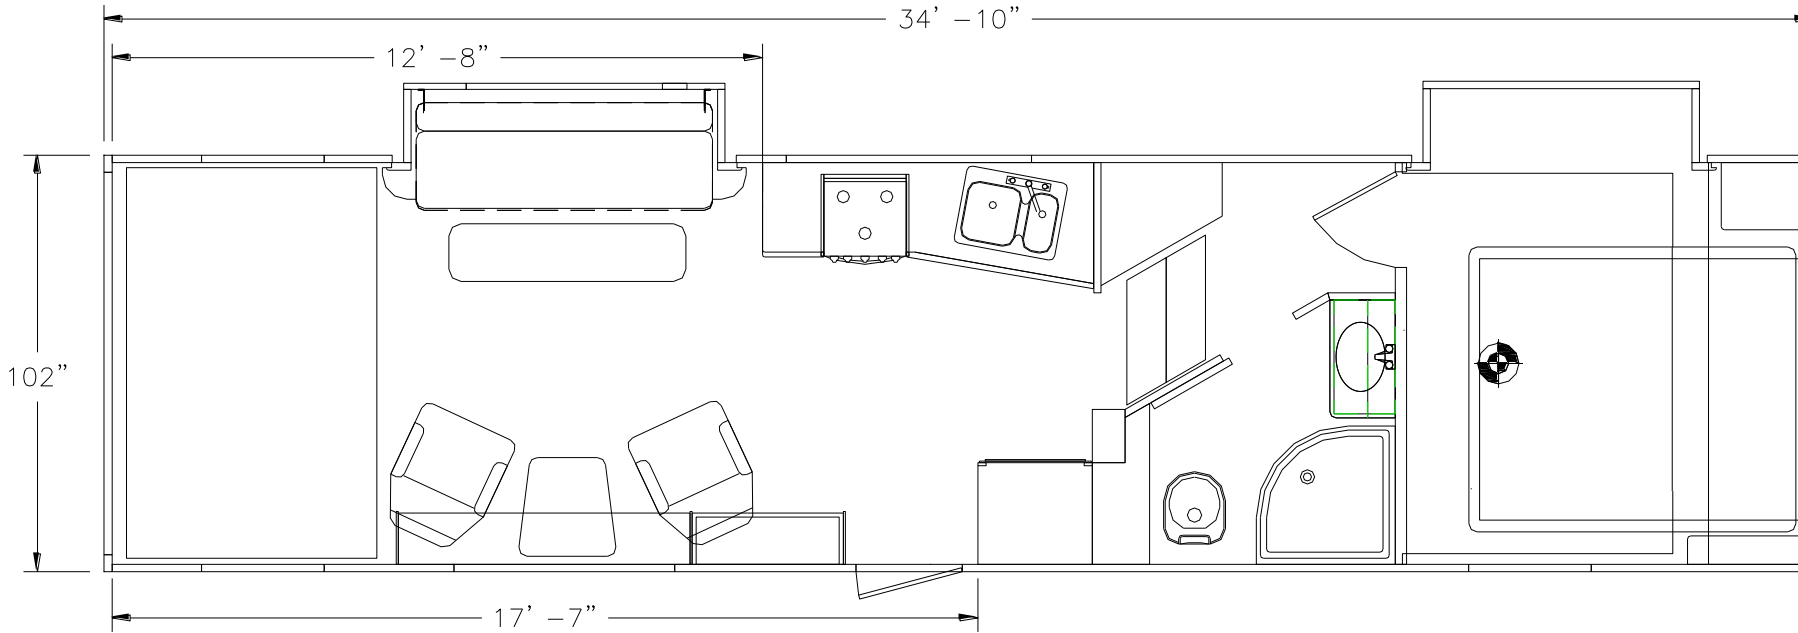

**GENESIS
SUPREME**

The Journey Begins...

3317VXL — EXTERIOR

102" Wide-Body, 16" Aluminum Alloy Wheels, Optional On-Board Air

3317VXL — FLOORPLAN & SPECS

All product data, graphics, and photography in this document were as accurate as possible at time of publication. Subsequent refinements during the model year may be evident in the actual product. Genesis Supreme reserves the right to change colors, material, equipment and specifications without notice, and to add, modify or discontinue models shown in promotional materials. Standard/Optional Features and Specs may change without notice. Photographs of interiors & exteriors depicted on this website are strictly representational - colors, materials, appliances, fabrics, etc. may vary or change without notice. Unloaded vehicle weight and carrying capacity capacities will vary depending on optional equipment. Dry weight is measured from standard build and will vary with options. Weight of water, LP gas, fuel and options are not included in Cargo Capacity payload.

UNIT SPECS

| | 3317V |
|------------------------|--------|
| OVERALL LENGTH | 36'0" |
| GVWR (lbs) | 15,000 |
| DRY WEIGHT (lbs) | 11,040 |
| HITCH WEIGHT (lbs) | 2,570 |
| AXLE WEIGHT (lbs) | 8,470 |
| AXLE CAPACITY (lbs) | 7,000 |
| CARGO CAPACITY (lbs)** | 3,960 |
| TIRE SIZE | 16" |
| FRESH WATER (GAL) | 160 |
| GRAY WATER (GAL) | 50 |
| BLACK TANK (GAL) | 50 |