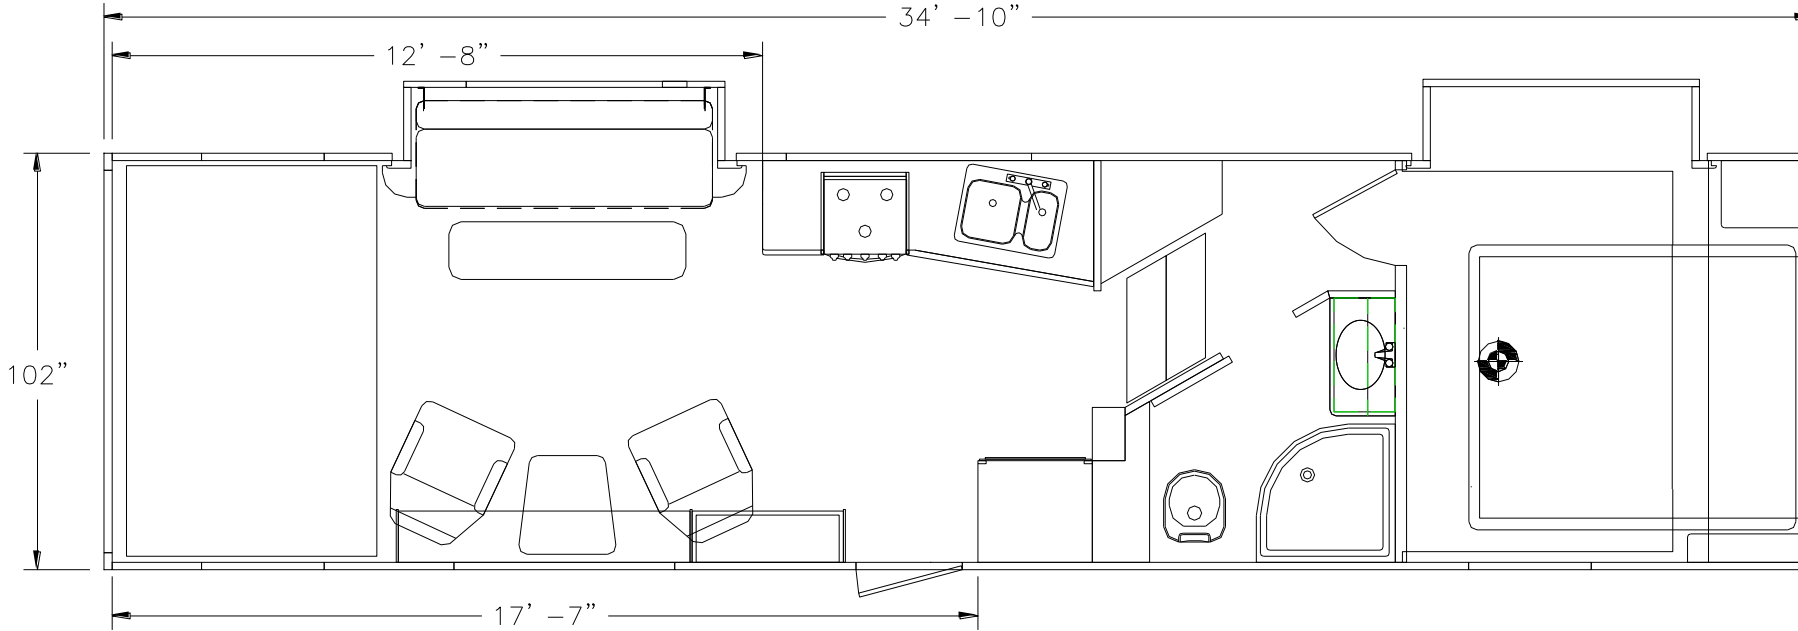

Product Presentation – 3317RCKXL

GENESIS
S U P R E M E

- **SUNSATION® Exterior Wall Laminate for Extreme UV Resistance and Color Stability**
- **Flat Floor Wall-to-Wall / No Wheel Wells**
- **16" Deluxe Aluminum Alloy Wheels**
- **Slideout Duo Bedroom Vanity/Wardrobe**
- **40" TV Entertainment Center**
- **Luxury Galley Top Extension**
- **32" Bedroom TV**
- **Dual Swivel Rockers w/Table**
- **On-Board Air Compressor/Tank Option**
- **Power Awning w/LED Light Strip**

The Journey Begins...

3317RCKXL — EXTERIOR

102" Wide-Body, 16" Aluminum Alloy Wheels, Optional On-Board Air

3317RCKXL — FLOORPLAN & SPECS

All product data, graphics, and photography in this document were as accurate as possible at time of publication. Subsequent refinements during the model year may be evident in the actual product. Genesis Supreme reserves the right to change colors, material, equipment and specifications without notice, and to add, modify or discontinue models shown in promotional materials. Standard/Optional Features and Specs may change without notice. Photographs of interiors & exteriors depicted on this website are strictly representational - colors, materials, appliances, fabrics, etc. may vary or change without notice. Unloaded vehicle weight and carrying capacity capacities will vary depending on optional equipment. Dry weight is measured from standard build and will vary with options. Weight of water, LP gas, fuel and options are not included in Cargo Capacity payload.

UNIT SPECS	
	3317
OVERALL LENGTH	36'0"
GVWR (lbs)	15,000
DRY WEIGHT (lbs)	11,040
HITCH WEIGHT (lbs)	2,570
AXLE WEIGHT (lbs)	8,470
AXLE CAPACITY (lbs)	7,000
CARGO CAPACITY (lbs)**	3,960
TIRE SIZE	16"
FRESH WATER (GAL)	160
GRAY WATER (GAL)	50
BLACK TANK (GAL)	50
Note: Weights may change due to options added.	