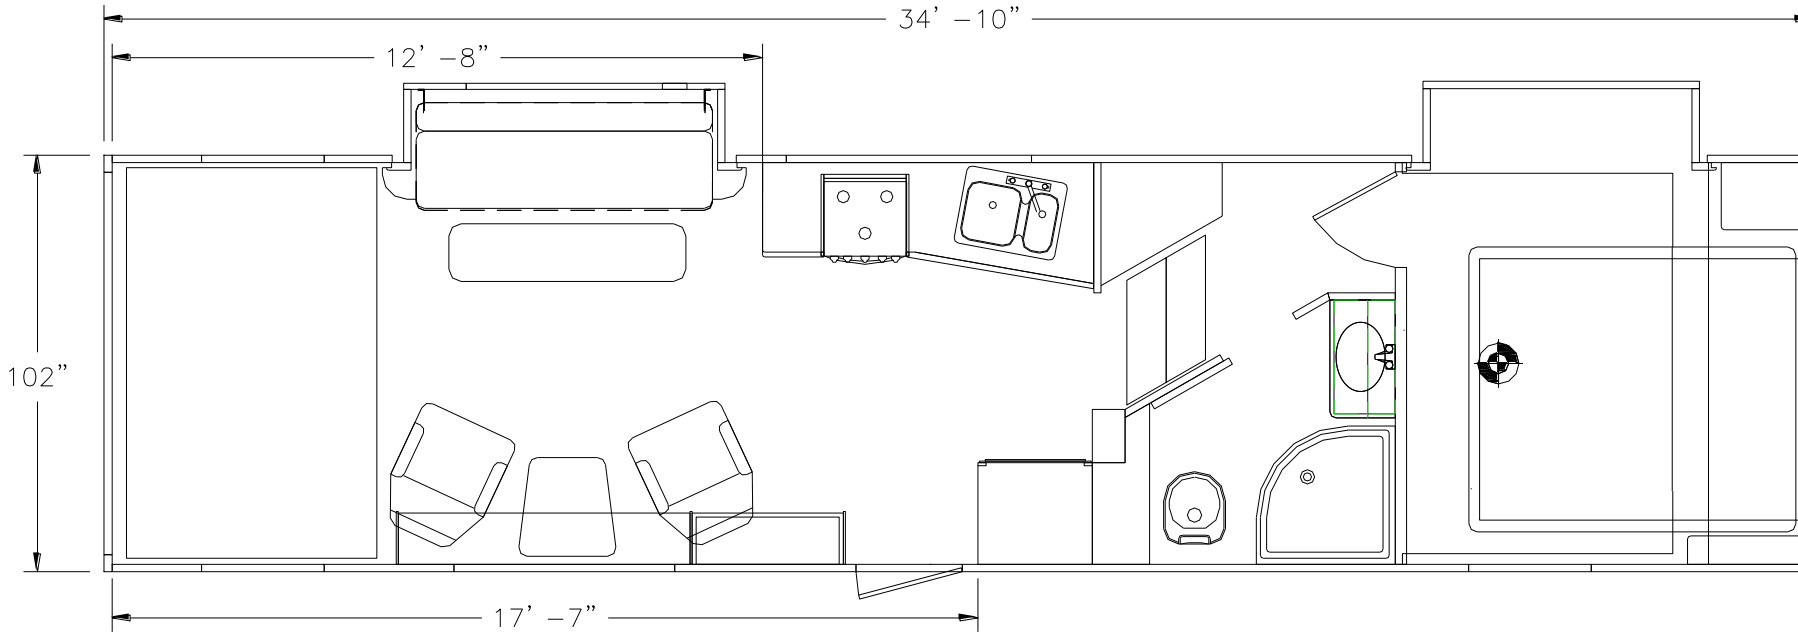

GENESIS
S U P R E M E

The Journey Begins...

3317MCKXL — EXTERIOR

102" Wide-Body, 16" Aluminum Alloy Wheels, Optional On-Board Air

3317MCKXL — FLOORPLAN & SPECS

All product data, graphics, and photography in this document were as accurate as possible at time of publication. Subsequent refinements during the model year may be evident in the actual product. Genesis Supreme reserves the right to change colors, material, equipment and specifications without notice, and to add, modify or discontinue models shown in promotional materials. Standard/Optional Features and Specs may change without notice. Photographs of interiors & exteriors depicted on this website are strictly representational - colors, materials, appliances, fabrics, etc. may vary or change without notice. Unloaded vehicle weight and carrying capacity capacities will vary depending on optional equipment. Dry weight is measured from standard build and will vary with options. Weight of water, LP gas, fuel and options are not included in Cargo Capacity payload.

UNIT SPECS	
	3317V
OVERALL LENGTH	36'0"
GVWR (lbs)	15,000
DRY WEIGHT (lbs)	11,040
HITCH WEIGHT (lbs)	2,570
AXLE WEIGHT (lbs)	8,470
AXLE CAPACITY (lbs)	7,000
CARGO CAPACITY (lbs)**	3,960
TIRE SIZE	16"
FRESH WATER (GAL)	160
GRAY WATER (GAL)	50
BLACK TANK (GAL)	50
Note: Weights may change due to options added.	