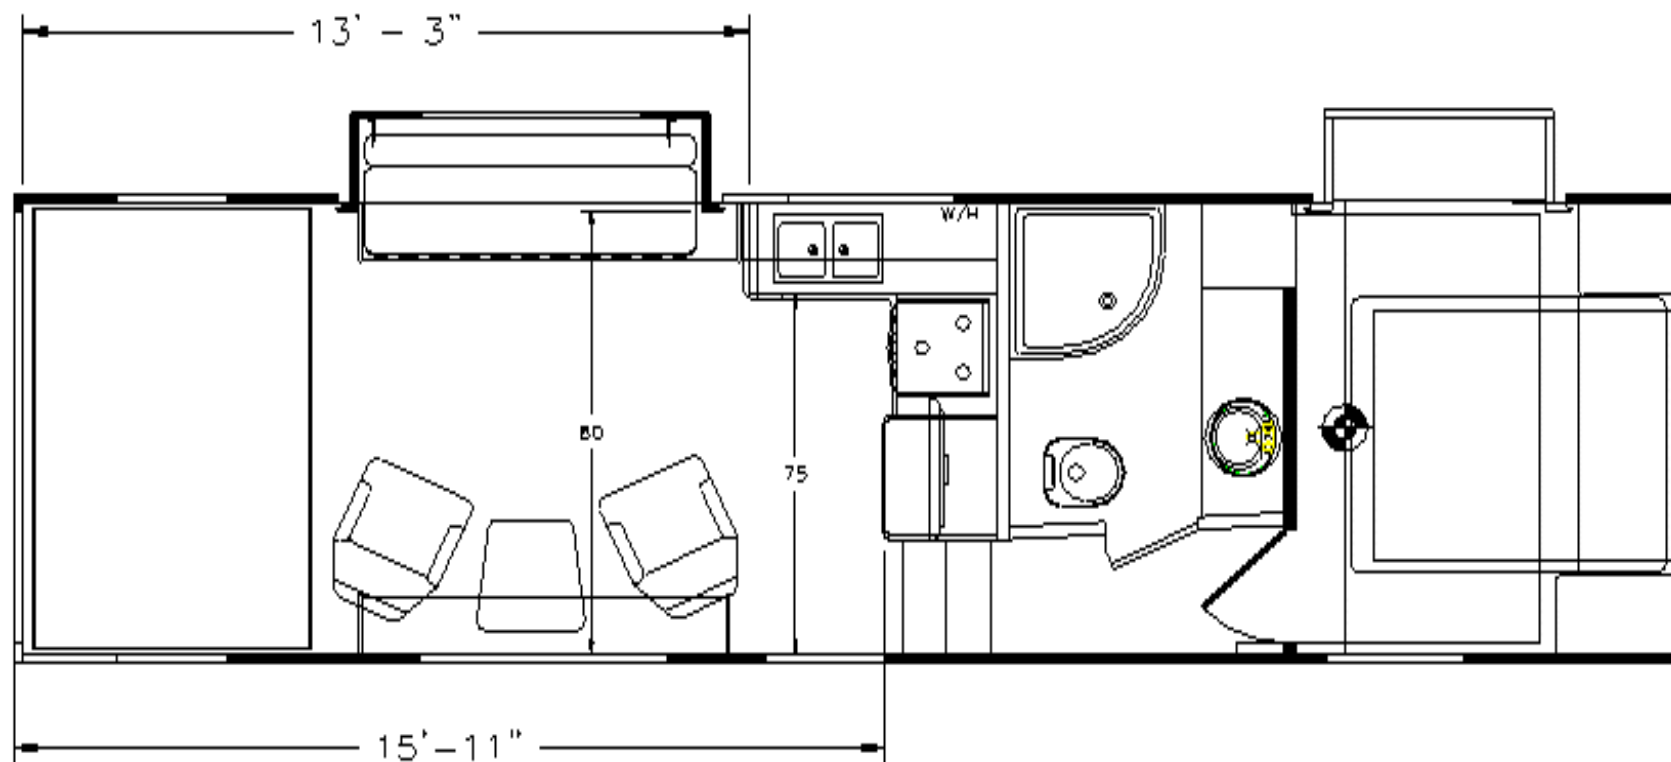

GENESIS
SUPREME

The Journey Begins...

2815V — EXTERIOR

102" Wide-Body, 16" Aluminum Alloy Wheels

2815V — FLOORPLAN & SPECS

All product data, graphics, and photography in this document were as accurate as possible at time of publication. Subsequent refinements during the model year may be evident in the actual product. Genesis Supreme reserves the right to change colors, material, equipment and specifications without notice, and to add, modify or discontinue models shown in promotional materials. Standard/Optional Features and Specs may change without notice. Photographs of interiors & exteriors depicted on this website are strictly representational - colors, materials, appliances, fabrics, etc. may vary or change without notice. Unloaded vehicle weight and carrying capacity capacities will vary depending on optional equipment. Dry weight is measured from standard build and will vary with options. Weight of water, LP gas, fuel and options are not included in Cargo Capacity payload.

UNIT SPECS

	2815V
OVERALL LENGTH	32'0"
GVWR (lbs)	13,800
DRY WEIGHT (lbs)	8,960
HITCH WEIGHT (lbs)	2,400
AXLE WEIGHT (lbs)	6,560
AXLE CAPACITY (lbs)	7,000
CARGO CAPACITY (lbs)**	4,840
TIRE SIZE	16"
FRESH WATER (GAL)	100
GRAY WATER (GAL)	40
BLACK TANK (GAL)	40