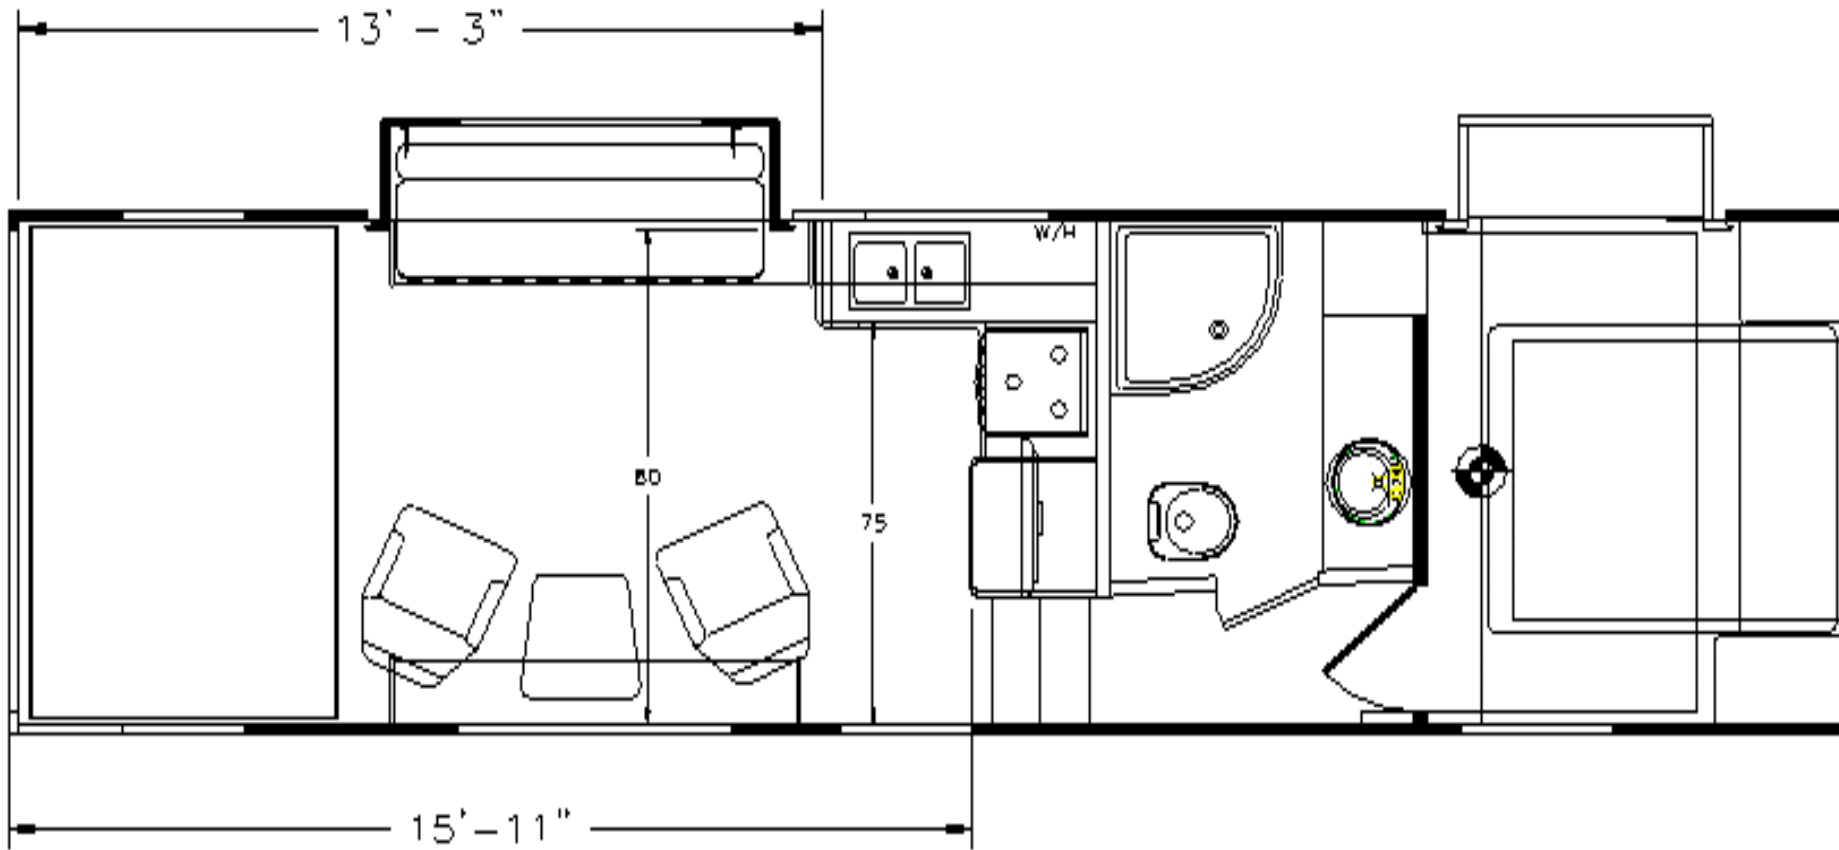

GENESIS
SUPREME

The Journey Begins...

2815VT — EXTERIOR

102" Wide-Body, 16" Aluminum Alloy Wheels

2815VT — FLOORPLAN & SPECS

All product data, graphics, and photography in this document were as accurate as possible at time of publication. Subsequent refinements during the model year may be evident in the actual product. Genesis Supreme reserves the right to change colors, material, equipment and specifications without notice, and to add, modify or discontinue models shown in promotional materials. Standard/Optional Features and Specs may change without notice. Photographs of interiors & exteriors depicted on this website are strictly representational - colors, materials, appliances, fabrics, etc. may vary or change without notice. Unloaded vehicle weight and carrying capacity capacities will vary depending on optional equipment. Dry weight is measured from standard build and will vary with options. Weight of water, LP gas, fuel and options are not included in Cargo Capacity payload.

UNIT SPECS	
	2815VT
OVERALL LENGTH	32' 10"
GVWR (lbs)	13,800
DRY WEIGHT (lbs)	10,600
HITCH WEIGHT (lbs)	2,650
AXLE WEIGHT (lbs)	7,950
AXLE CAPACITY (lbs)	7,000
CARGO CAPACITY (lbs)**	3,200
TIRE SIZE	16"
FRESH WATER (GAL)	100
GRAY WATER (GAL)	40
BLACK TANK (GAL)	40