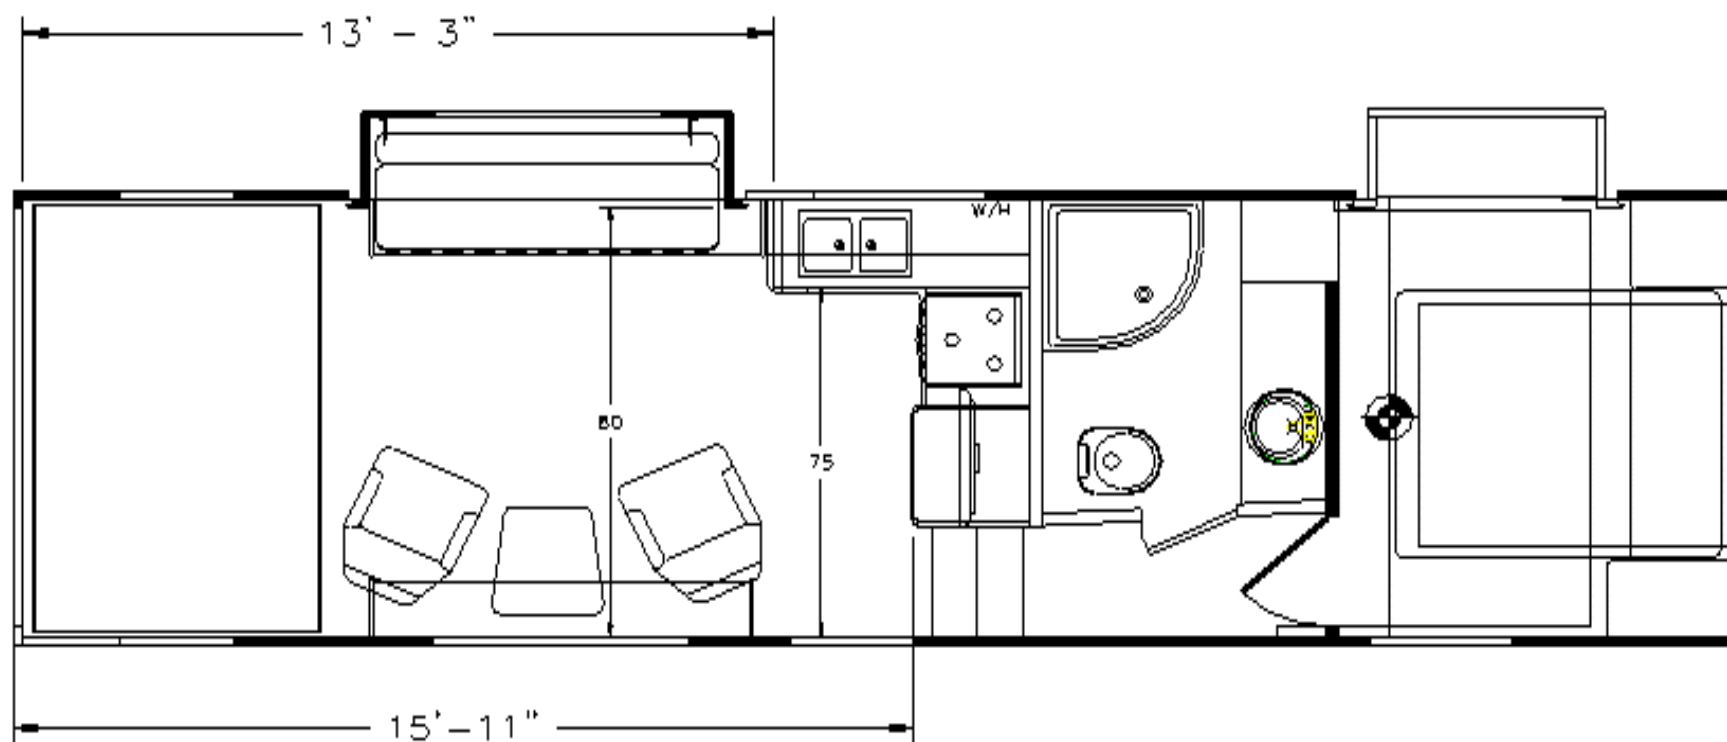

PRODUCT PRESENTATION – 2815SCR

GENESIS
SUPREME

- **SUNSATION® Exterior Wall Laminate for Extreme UV Resistance and Color Stability**
- **102" Wide-Body Design**
- **Wireless Back Up Camera Option**
- **Flat Floor Wall-to-Wall / No Wheel Wells**
- **Optional 32" Living Room / Bedroom TVs**
- **16" Deluxe Aluminum Alloy Wheels**
- **Living Room Slideout w/Sofa**
- **Dual Swivel Rockers w/Table**
- **Optional On-Board Air Compressor/Tank**
- **Power Awning w/LED Light Strip**

The Journey Begins...

2815SCR — EXTERIOR

102" Wide-Body, 16" Aluminum Alloy Wheels

2815SCR — FLOORPLAN & SPECS

All product data, graphics, and photography in this document were as accurate as possible at time of publication. Subsequent refinements during the model year may be evident in the actual product. Genesis Supreme reserves the right to change colors, material, equipment and specifications without notice, and to add, modify or discontinue models shown in promotional materials. Standard/Optional Features and Specs may change without notice. Photographs of interiors & exteriors depicted on this website are strictly representational - colors, materials, appliances, fabrics, etc. may vary or change without notice. Unloaded vehicle weight and carrying capacity capacities will vary depending on optional equipment. Dry weight is measured from standard build and will vary with options. Weight of water, LP gas, fuel and options are not included in Cargo Capacity payload.

UNIT SPECS	
	2815SCR
OVERALL LENGTH	32'0"
GVWR (lbs)	13,800
DRY WEIGHT (lbs)	8,960
HITCH WEIGHT (lbs)	2,400
AXLE WEIGHT (lbs)	6,560
AXLE CAPACITY (lbs)	7,000
CARGO CAPACITY (lbs)**	4,840
TIRE SIZE	16"
FRESH WATER (GAL)	100
GRAY WATER (GAL)	40
BLACK TANK (GAL)	40