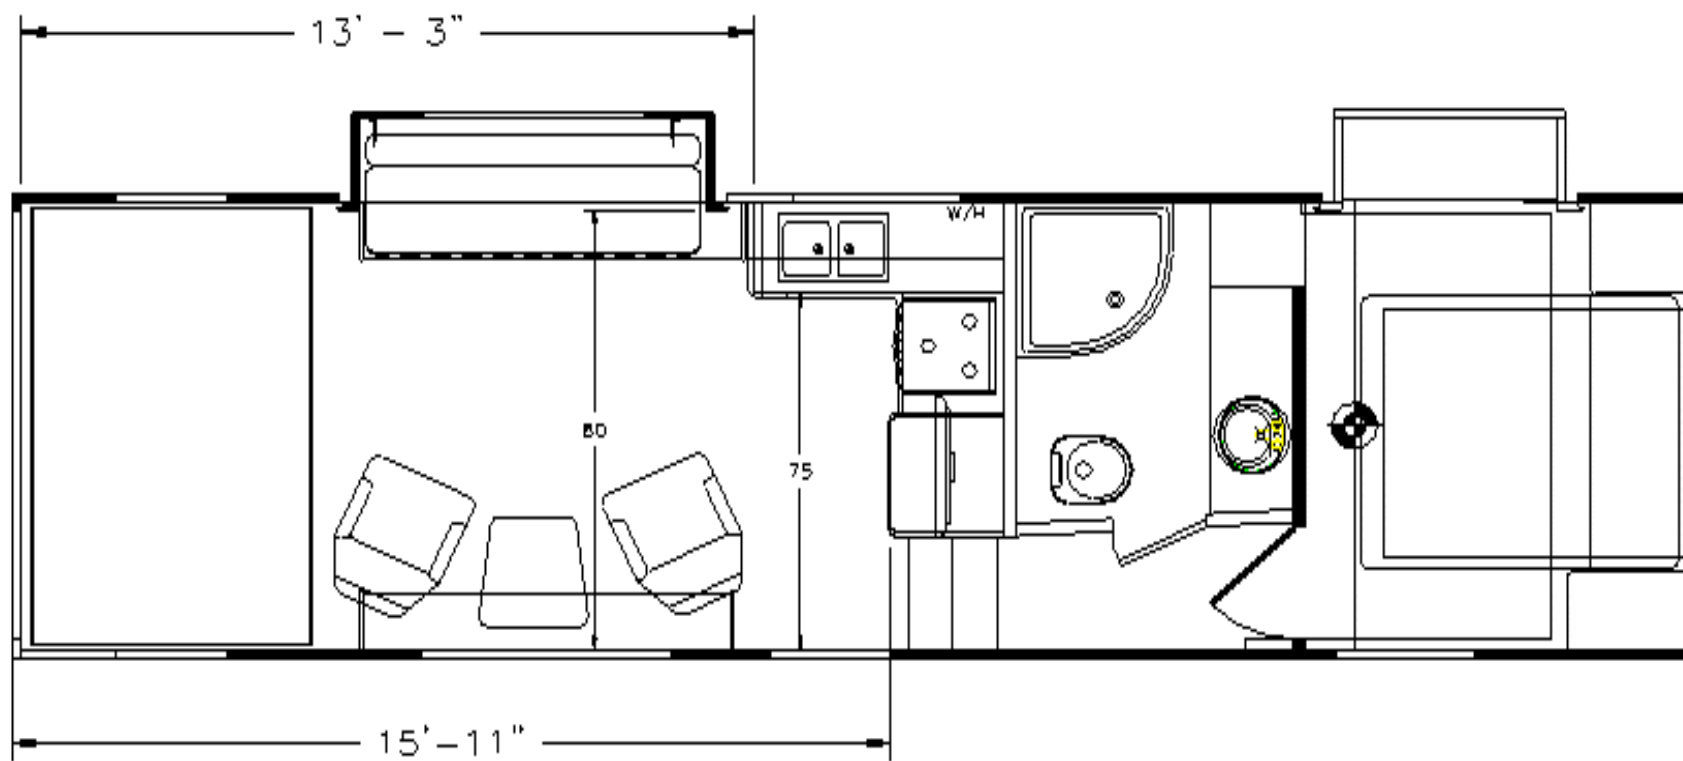

GENESIS
SUPREME

The Journey Begins...

2815RCR — EXTERIOR

102" Wide-Body, 16" Aluminum Alloy Wheels

2815RCR — FLOORPLAN & SPECS

All product data, graphics, and photography in this document were as accurate as possible at time of publication. Subsequent refinements during the model year may be evident in the actual product. Genesis Supreme reserves the right to change colors, material, equipment and specifications without notice, and to add, modify or discontinue models shown in promotional materials. Standard/Optional Features and Specs may change without notice. Photographs of interiors & exteriors depicted on this website are strictly representational - colors, materials, appliances, fabrics, etc. may vary or change without notice. Unloaded vehicle weight and carrying capacity capacities will vary depending on optional equipment. Dry weight is measured from standard build and will vary with options. Weight of water, LP gas, fuel and options are not included in Cargo Capacity payload.

UNIT SPECS

| | 2815V |
|------------------------|--------|
| OVERALL LENGTH | 32'0" |
| GVWR (lbs) | 13,800 |
| DRY WEIGHT (lbs) | 8,960 |
| HITCH WEIGHT (lbs) | 2,400 |
| AXLE WEIGHT (lbs) | 6,560 |
| AXLE CAPACITY (lbs) | 7,000 |
| CARGO CAPACITY (lbs)** | 4,840 |
| TIRE SIZE | 16" |
| FRESH WATER (GAL) | 100 |
| GRAY WATER (GAL) | 40 |
| BLACK TANK (GAL) | 40 |