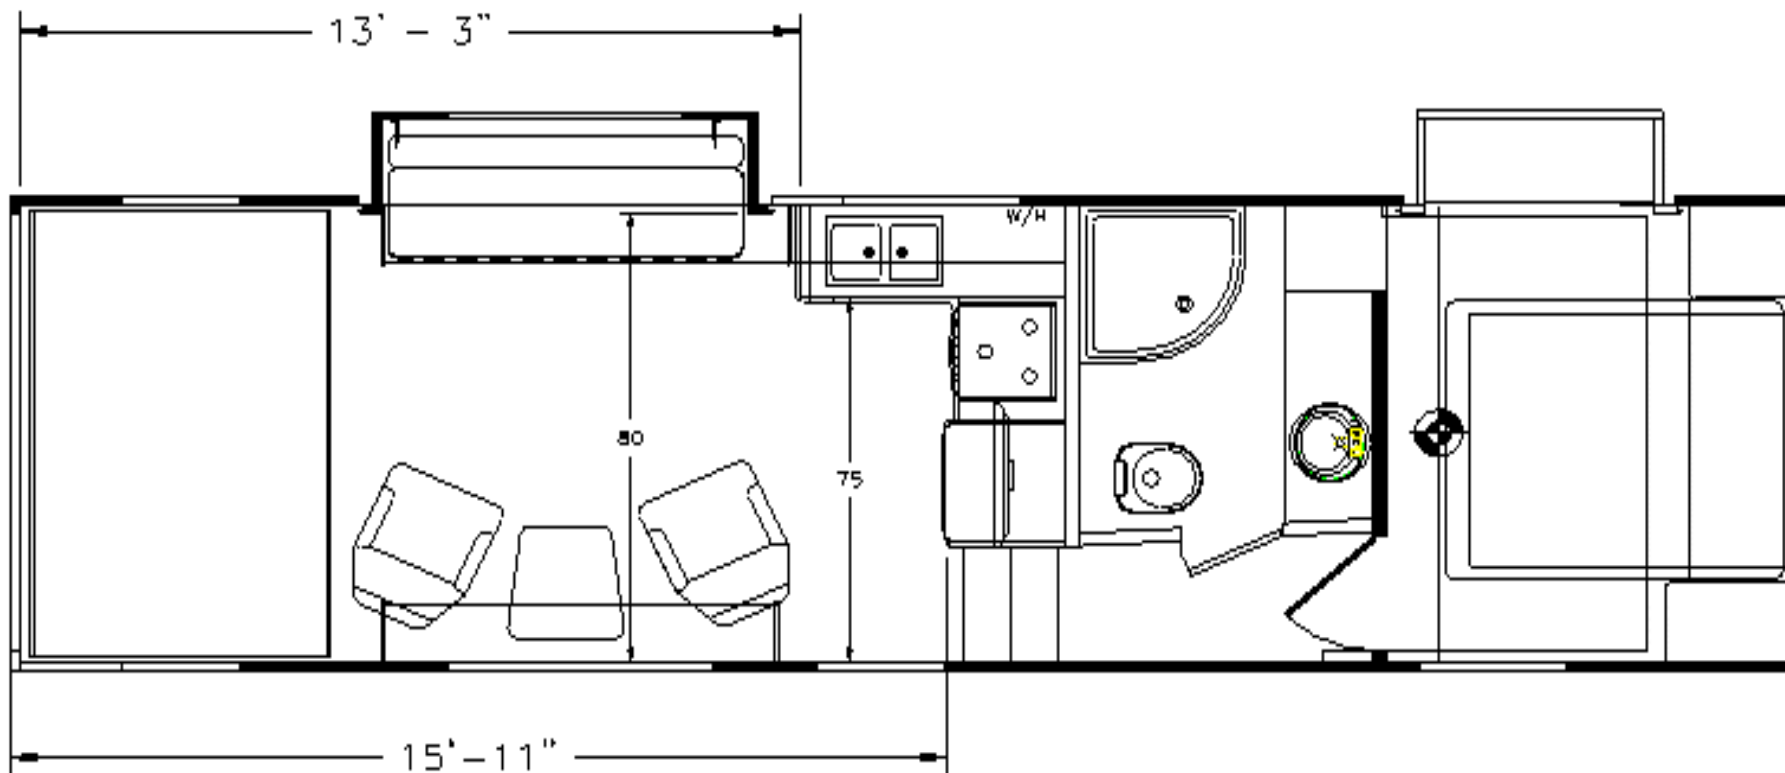

GENESIS
SUPREME

The Journey Begins...

2815MCRT — EXTERIOR

102" Wide-Body, 16" Aluminum Alloy Wheels

2815MCRT — FLOORPLAN & SPECS

All product data, graphics, and photography in this document were as accurate as possible at time of publication. Subsequent refinements during the model year may be evident in the actual product. Genesis Supreme reserves the right to change colors, material, equipment and specifications without notice, and to add, modify or discontinue models shown in promotional materials. Standard/Optional Features and Specs may change without notice. Photographs of interiors & exteriors depicted on this website are strictly representational - colors, materials, appliances, fabrics, etc. may vary or change without notice. Unloaded vehicle weight and carrying capacity capacities will vary depending on optional equipment. Dry weight is measured from standard build and will vary with options. Weight of water, LP gas, fuel and options are not included in Cargo Capacity payload.

UNIT SPECS

	2815VT
OVERALL LENGTH	32' 10"
GVWR (lbs)	13,800
DRY WEIGHT (lbs)	10,600
HITCH WEIGHT (lbs)	2,650
AXLE WEIGHT (lbs)	7,950
AXLE CAPACITY (lbs)	7,000
CARGO CAPACITY (lbs)**	3,200
TIRE SIZE	16"
FRESH WATER (GAL)	100
GRAY WATER (GAL)	40
BLACK TANK (GAL)	40