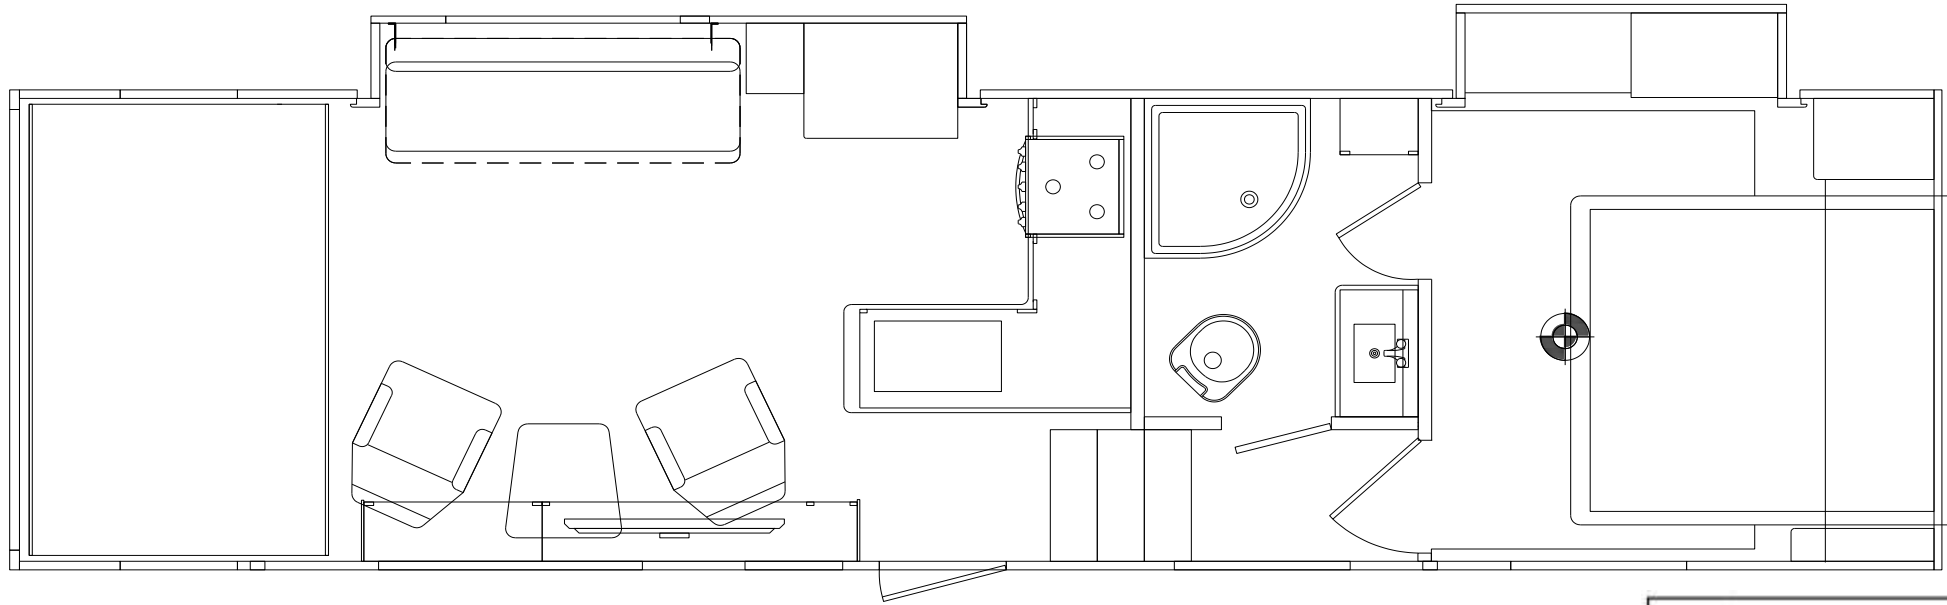

PRODUCT PRESENTATION – 2814SIKS

GENESIS
S U P R E M E

- **SUNSATION® Exterior Wall Laminate for Extreme UV Resistance and Color Stability**
- **102" Wide-Body Design**
- **Wireless Back Up Camera Option**
- **Flat Floor Wall-to-Wall / No Wheel Wells**
- **16" Deluxe Aluminum Alloy Wheels**
- **50" TV Entertainment Center**
- **32" Bedroom TV**
- **Large Living Room Slideout w/Sofa & Refer/Pantry**
- **Dual Swivel Rockers**
- **Optional On-Board Air Compressor/Tank**
- **Power Awning w/LED Light Strip**

The Journey Begins...

2814SIKS – Exterior

102" Wide-Body, 16" Aluminum Alloy Wheels

2814SIKS — Floorplan & Specs

All product data, graphics, and photography in this document were as accurate as possible at time of publication. Subsequent refinements during the model year may be evident in the actual product. Genesis Supreme reserves the right to change colors, material, equipment and specifications without notice, and to add, modify or discontinue models shown in promotional materials. Standard/Optional Features and Specs may change without notice. Photographs of interiors & exteriors depicted on this website are strictly representational - colors, materials, appliances, fabrics, etc. may vary or change without notice. Unloaded vehicle weight and carrying capacity capacities will vary depending on optional equipment. Dry weight is measured from standard build and will vary with options. Weight of water, LP gas, fuel and options are not included in Cargo Capacity payload.

UNIT SPECS	
	2814SIKS
OVERALL LENGTH	34'-9"
GVWR (lbs)	14,000
DRY WEIGHT (lbs)	10,820
HITCH WEIGHT (lbs)	2,610
AXLE WEIGHT (lbs)	8,210
AXLE CAPACITY (lbs)	7,000
CARGO CAPACITY (lbs)**	3,180
TIRE SIZE	16"
FRESH WATER (GAL)	160
GRAY WATER (GAL)	50
BLACK TANK (GAL)	50
Note: Weights may change due to options added.	