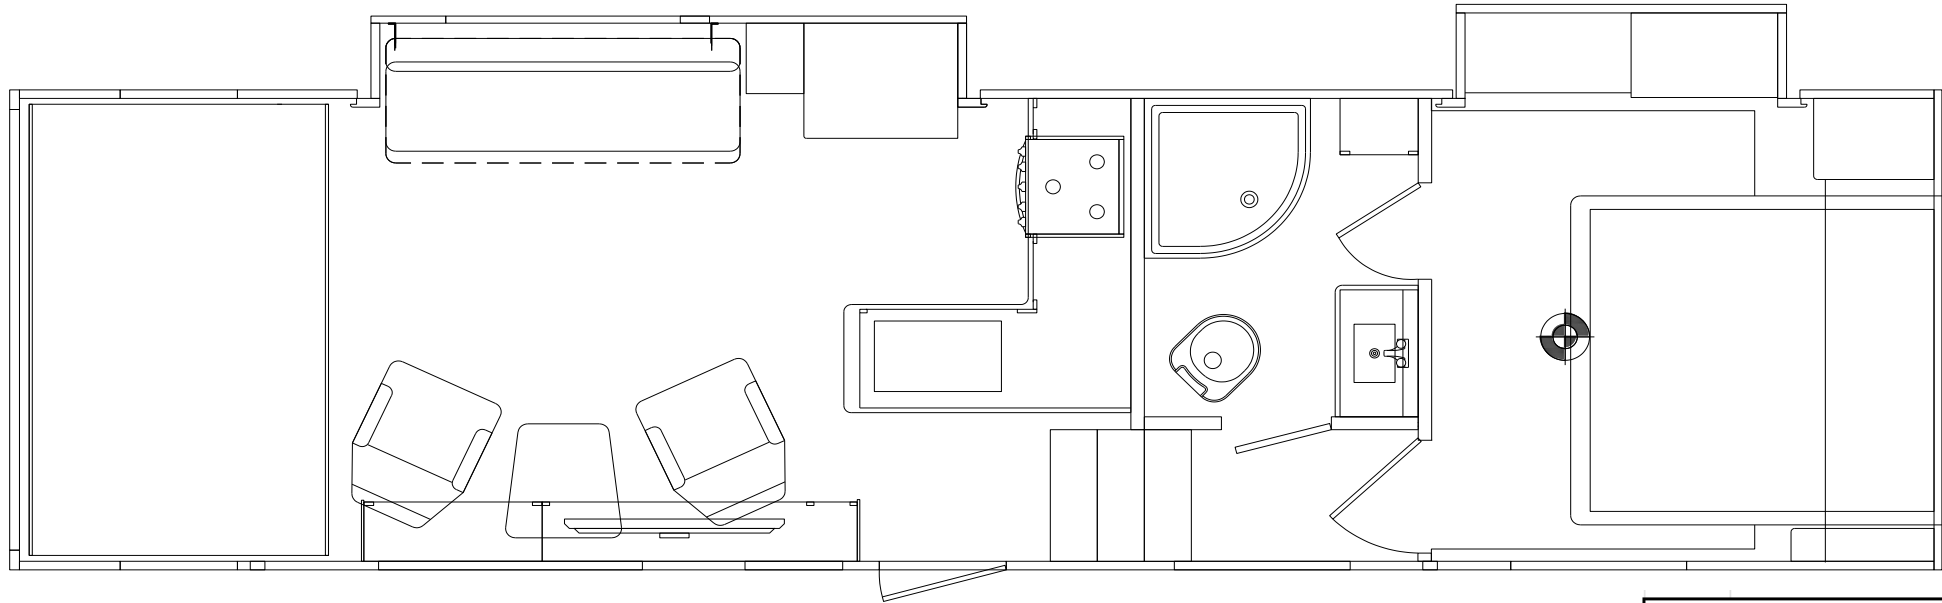

GENESIS
S U P R E M E

The Journey Begins...

2814RIKS – Exterior

102" Wide-Body, 16" Aluminum Alloy Wheels

2814RIKS — Floorplan & Specs

All product data, graphics, and photography in this document were as accurate as possible at time of publication. Subsequent refinements during the model year may be evident in the actual product. Genesis Supreme reserves the right to change colors, material, equipment and specifications without notice, and to add, modify or discontinue models shown in promotional materials. Standard/Optional Features and Specs may change without notice. Photographs of interiors & exteriors depicted on this website are strictly representational - colors, materials, appliances, fabrics, etc. may vary or change without notice. Unloaded vehicle weight and carrying capacity capacities will vary depending on optional equipment. Dry weight is measured from standard build and will vary with options. Weight of water, LP gas, fuel and options are not included in Cargo Capacity payload.

UNIT SPECS

	2814RIKS
OVERALL LENGTH	34'-9"
GVWR (lbs)	14,000
DRY WEIGHT (lbs)	10,820
HITCH WEIGHT (lbs)	2,610
AXLE WEIGHT (lbs)	8,210
AXLE CAPACITY (lbs)	7,000
CARGO CAPACITY (lbs)**	3,180
TIRE SIZE	16"
FRESH WATER (GAL)	160
GRAY WATER (GAL)	50
BLACK TANK (GAL)	50