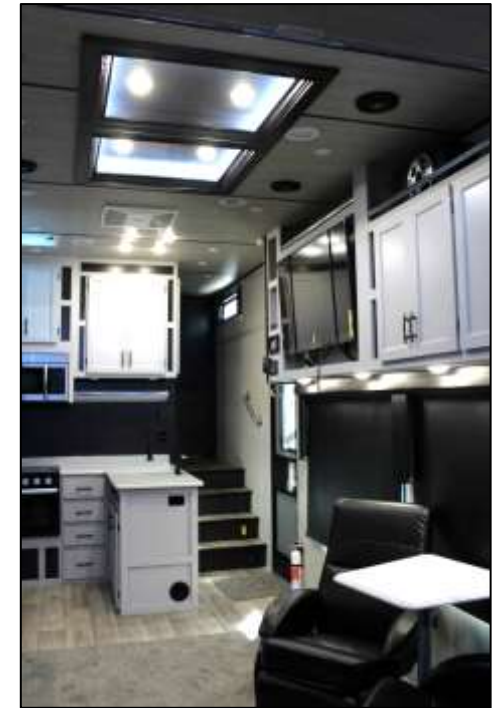

****Arctic Package**

Includes: Heated, Enclosed Tanks/Valves
Reflected Floor Insulation
Furnace Heat Ducting System
Double Ceiling Insulation

Deluxe Package

Power Rear Sofa Bed & Power Upper Bunk
Shower w/Glass Enclosure
Stainless Deep Galley Sink w/Pull-Down Faucet
Microwave (Extra Large Over-the-Range Residential)
Exterior TV Bracket & Hookups
RV King Memory Foam Mattress & Coordinated Bedspread
Three 12V USB Chargers
Black Roller Shades Throughout
Solid Surface Galley Countertop w/Covers

*50" Living Room TV
w/Overhead Storage*

Efficient, Well-Appointed Kitchen w/Generous Storage

Solid Surface Countertops

Deep Stainless Sink w/Pull-Down Faucet

*3-Burner Glass Top Range
w/Oven*

Bedroom w/Walkaround King Bed / Slideout Vanity / Wardrobe