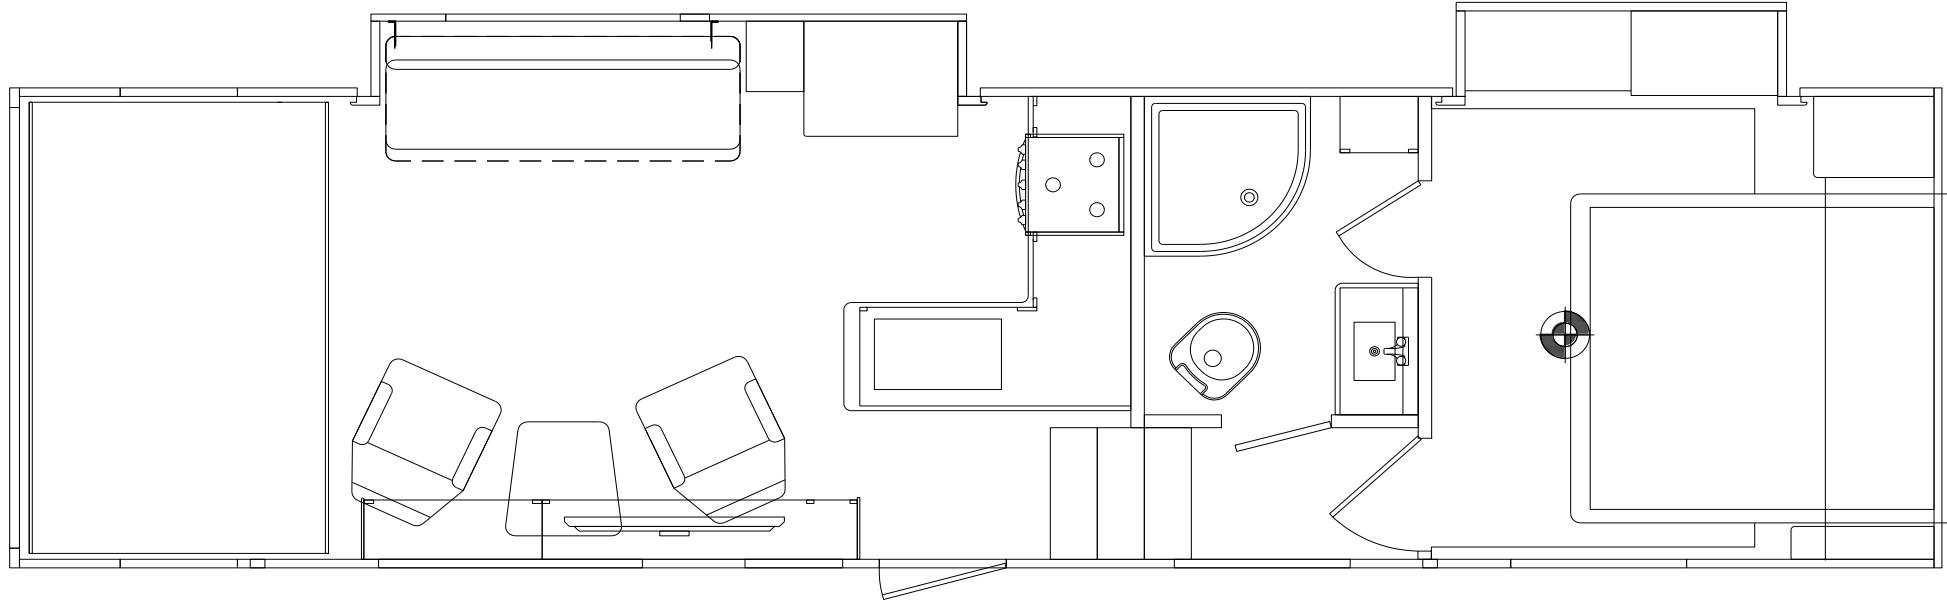

2814MIKS — Floorplan & Specs

All product data, graphics, and photography in this document were as accurate as possible at time of publication. Subsequent refinements during the model year may be evident in the actual product. Genesis Supreme reserves the right to change colors, material, equipment and specifications without notice, and to add, modify or discontinue models shown in promotional materials. Standard/Optional Features and Specs may change without notice. Photographs of interiors & exteriors depicted on this website are strictly representational - colors, materials, appliances, fabrics, etc. may vary or change without notice. Unloaded vehicle weight and carrying capacity capacities will vary depending on optional equipment. Dry weight is measured from standard build and will vary with options. Weight of water, LP gas, fuel and options are not included in Cargo Capacity payload.

UNIT SPECS	
	2814IKS
OVERALL LENGTH	34 "9"
GVWR (lbs)	14,000
DRY WEIGHT (lbs)	10,820
HITCH WEIGHT (lbs)	2,610
AXLE WEIGHT (lbs)	8,210
AXLE CAPACITY (lbs)	7,000
CARGO CAPACITY (lbs)**	3,180
TIRE SIZE	16"
FRESH WATER (GAL)	160
GRAY WATER (GAL)	50
BLACK TANK (GAL)	50
Note: Weights may change due to options added.