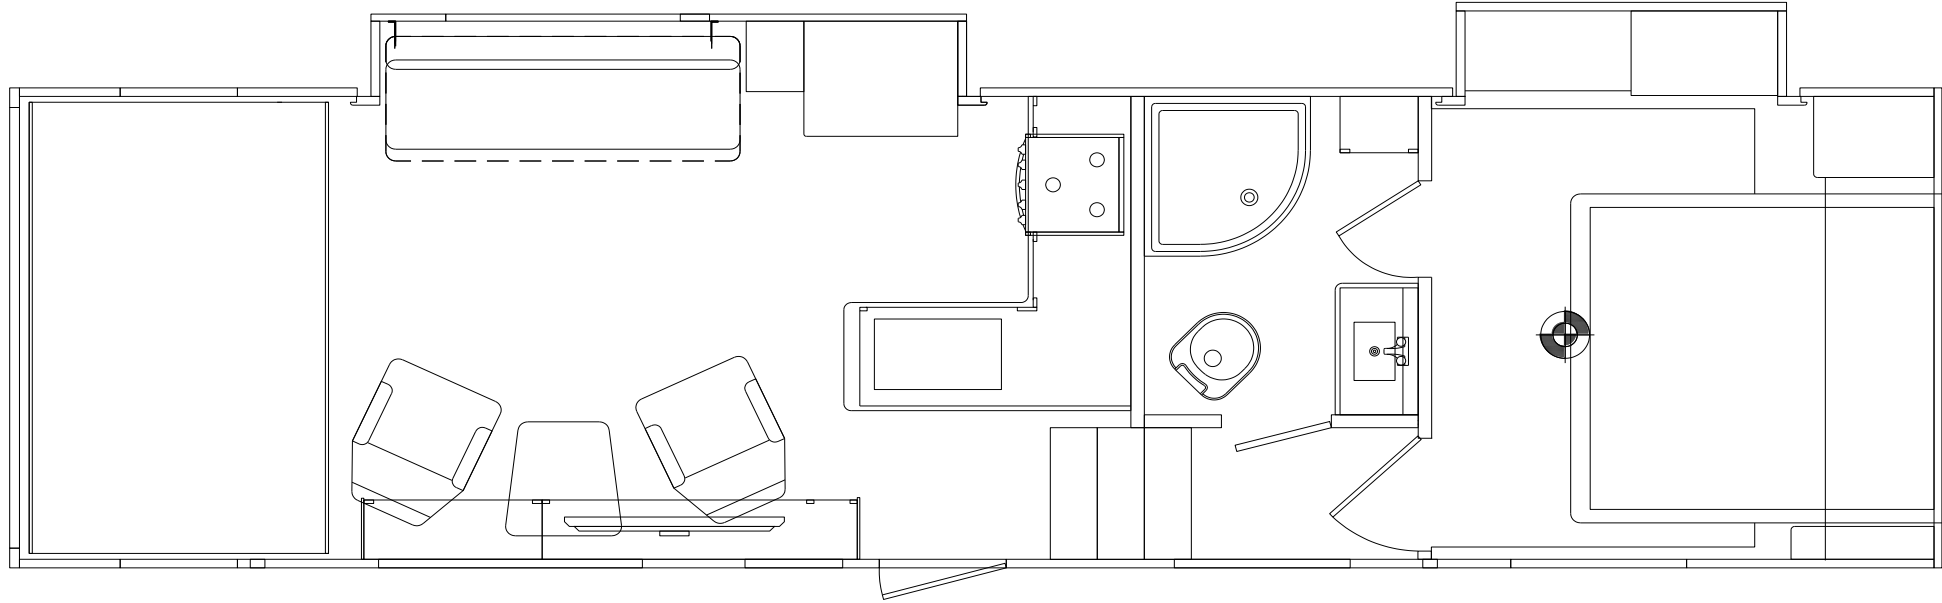

GENESIS
S U P R E M E

The Journey Begins...

2814IKS – Exterior

102" Wide-Body, 16" Aluminum Alloy Wheels

2814IKS — Floorplan & Specs

All product data, graphics, and photography in this document were as accurate as possible at time of publication. Subsequent refinements during the model year may be evident in the actual product. Genesis Supreme reserves the right to change colors, material, equipment and specifications without notice, and to add, modify or discontinue models shown in promotional materials. Standard/Optional Features and Specs may change without notice. Photographs of interiors & exteriors depicted on this website are strictly representational - colors, materials, appliances, fabrics, etc. may vary or change without notice. Unloaded vehicle weight and carrying capacity capacities will vary depending on optional equipment. Dry weight is measured from standard build and will vary with options. Weight of water, LP gas, fuel and options are not included in Cargo Capacity payload.

UNIT SPECS	
	2814IKS
OVERALL LENGTH	34 "9"
GVWR (lbs)	14,000
DRY WEIGHT (lbs)	10,820
HITCH WEIGHT (lbs)	2,610
AXLE WEIGHT (lbs)	8,210
AXLE CAPACITY (lbs)	7,000
CARGO CAPACITY (lbs)**	3,180
TIRE SIZE	16"
FRESH WATER (GAL)	160
GRAY WATER (GAL)	50
BLACK TANK (GAL)	50
Note: Weights may change due to options added.	