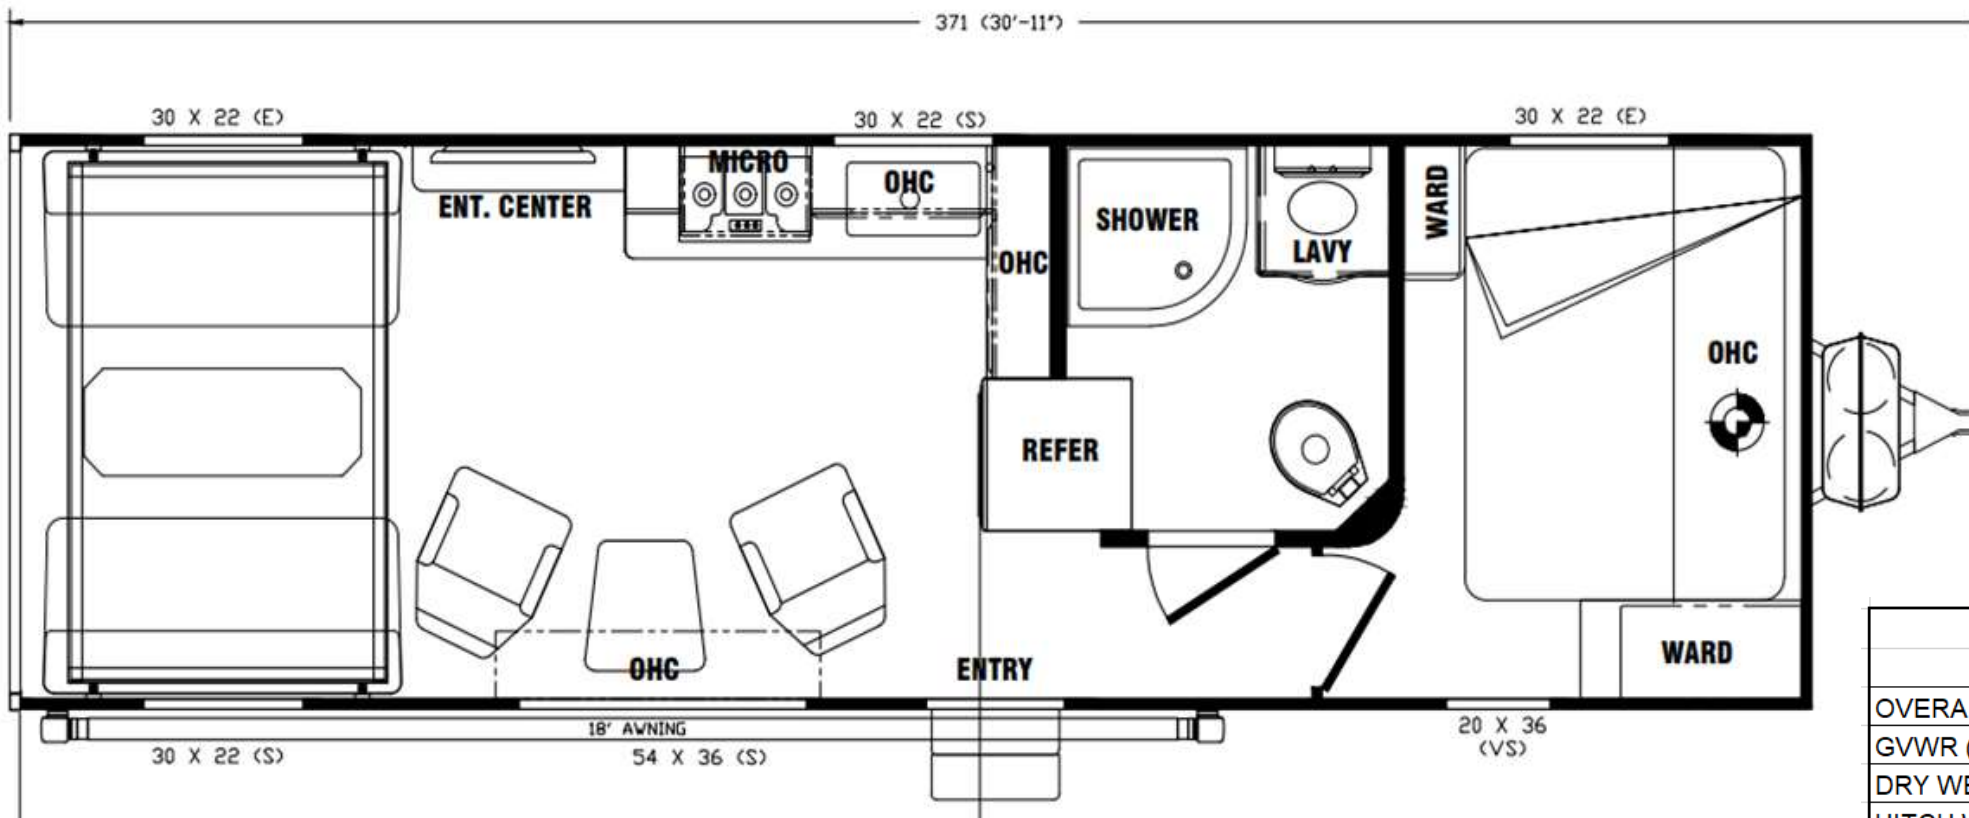

Product Presentation 2415CRXL

New Floorplan Prominent Features:

- 8" I-Beam Chassis
- 102" Wide Body Design
- 2 Swivel Rockers
- Front Power Jack
- 40" Living Room TV/Fireplace
- 3-Burner Cooktop/Stainless Steel Galley Sink
- Opposing Dual Sofas/Dinette w/Upper Bed
- Flat Floor Interior – No Wheel Wells
- 34" X 34" Radius Shower & Glass Door
- Tinted, Radiused Windows
- Full-size Spare Tire
- Single 200W Solar Panel
- Yamaha 4.5KW Inverter/Generator

Toyhauler

2415CRXL Exterior

2415CRXL Floorplan & Specs

UNIT SPECS	
	2415CRXL
OVERALL LENGTH	30'-11"
GVWR (lbs)	11,000
DRY WEIGHT (lbs)	7,710
HITCH WEIGHT (lbs)	1,010
AXLE WEIGHT (lbs)	6,700
AXLE CAPACITY (lbs) (Double)	6,000
CARGO CAPACITY (lbs)**	3,290
TIRE SIZE	15"
FRESH WATER (GAL)	100
GRAY WATER (GAL)	40
BLACK TANK (GAL)	40
Note: Weights may change due to options added.	

Corner Shower w/ Glass Door Surround

Lavy Sink w/Medicine Cabinet

Convenient Bath Storage

- White Fiberglass Laminated Aluminum Framed Sidewalls
- 8" I-Beam Chassis
- Two (2) Swivel Rockers
- Tinted, Radiused Windows
- 7-Foot White Ramp Door
- Flat Floor Interior - *No Wheel Wells*
- Front Wrap w/Diamond Plate
- Seamless One-Piece Rubber Roof
- 15" Aluminum Wheels/Load Range E Tires
- Opposing Rear Power Dinette w/Upper Bed
- 3-Burner Cooktop
- Solid Surface Countertop
- 200W Solar Panel
- All LED Lighting
- Light at Dump Valves
- Dual 30 Lb. Propane Tanks w/Deluxe Cover
- Stainless Steel Galley Sink w/Faucet
- 40" Living Room TV & Fireplace
- Tie-Downs Throughout
- Full Size Spare Tire & Carrier
- Yamaha 4.5KW Inverter/Generator