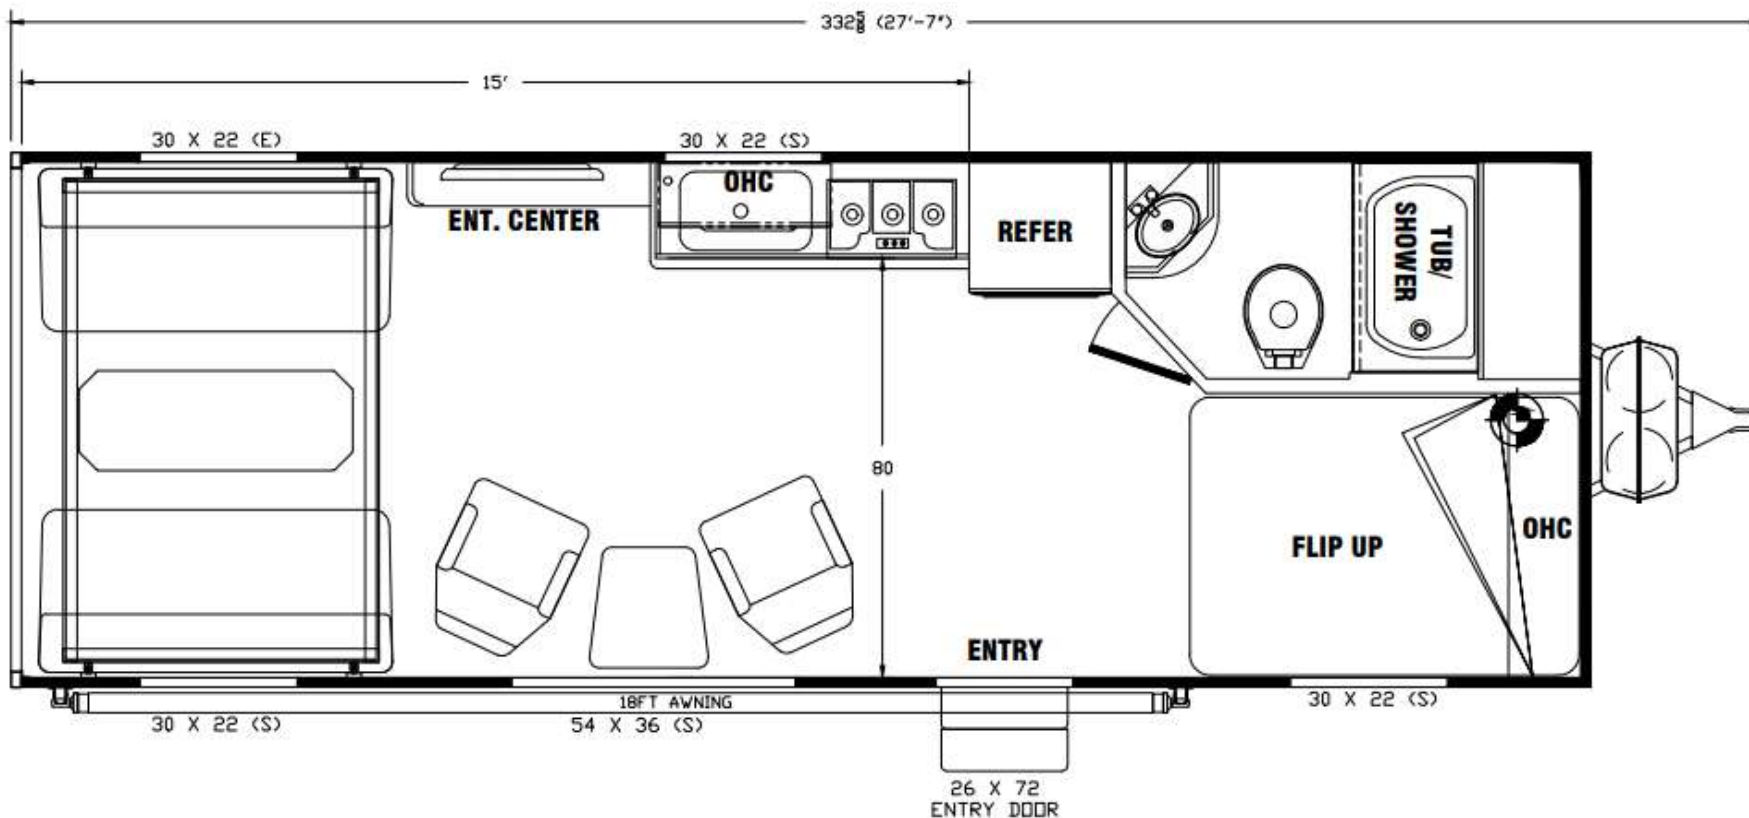

2215SSXL Floorplan & Specs

UNIT SPECS	
	2215SSXL
OVERALL LENGTH	27'-0"
GVWR (lbs)	9,900
DRY WEIGHT (lbs)	6,522
HITCH WEIGHT (lbs)	512
AXLE WEIGHT (lbs)	6,010
AXLE CAPACITY (lbs) (Double)	5,200
CARGO CAPACITY (lbs)**	3,378
TIRE SIZE	15"
FRESH WATER (GAL)	100
GRAY WATER (GAL)	40
BLACK TANK (GAL)	40
Note: Weights may change due to options added.	

All product data, graphics, and photography in this document were as accurate as possible at time of publication. Subsequent refinements during the model year may be evident in the actual product. Genesis Supreme reserves the right to change colors, material, equipment and specifications without notice, and to add, modify or discontinue models shown in promotional materials. Standard/Optional Features and Specs may change without notice. Photographs of interiors & exteriors depicted on this website are strictly representational - colors, materials, appliances, fabrics, etc. may vary or change without notice. Unloaded vehicle weight and carrying capacity capacities will vary depending on optional equipment. Dry weight is measured from standard build and will vary with options. Weight of water, LP gas, fuel and options are not included in Cargo Capacity payload.