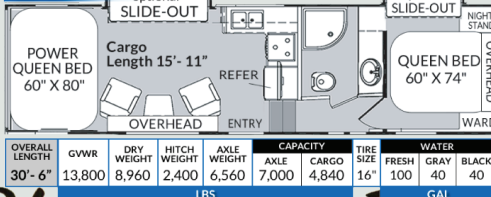

VORTEX

Fifth Wheels By Genesis

4025VPXL

2916VCK

2814IKS

2815VT

2815V

B4022GSTS

3818IKS

3719VXL