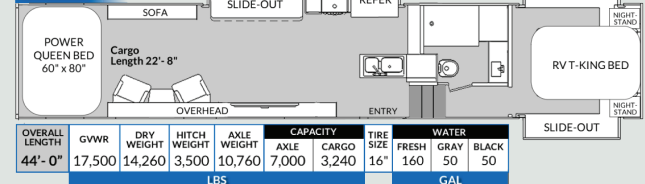

VORTEX

Fifth Wheels By Genesis

4025VPXL

2916VCK

2814IKS

2815VT

2815V

B4022GSTS