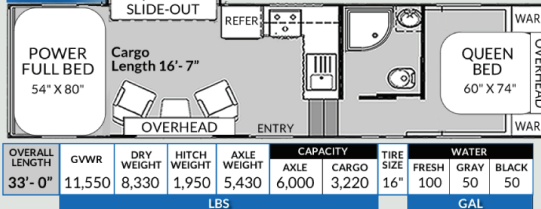

VORTEX

Fifth Wheels By Genesis

4025VPXL

2916VCK

2814IKS

2815VT

2815V

B4022GSTS