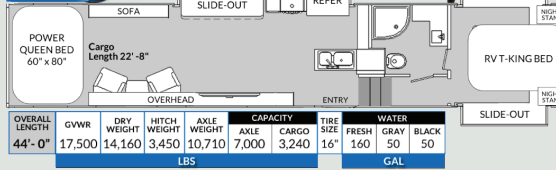

The Journey Begins...

A4022GSTS