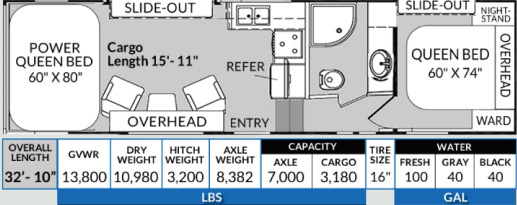

VORTEX

Fifth Wheels By Genesis

4025VPXL

2916VCK

2814IKS

2815VT

2815V

B4022GSTS

3818IKS

3719VXL