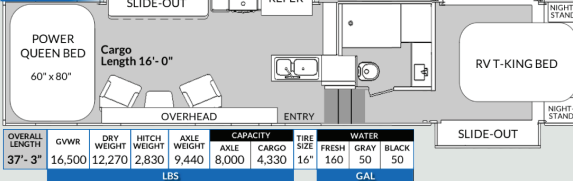

VORTEX

Fifth Wheels By Genesis

B3416GSTS

The Journey Begins...