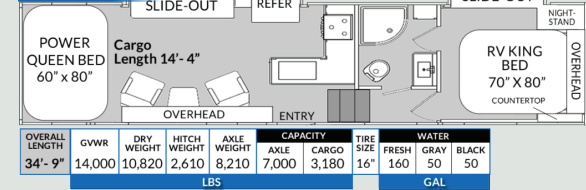

VORTEX

Fifth Wheels By Genesis

4025VPXL

2916VCK

2814IKS

2815VT

2815V

B4022GSTS