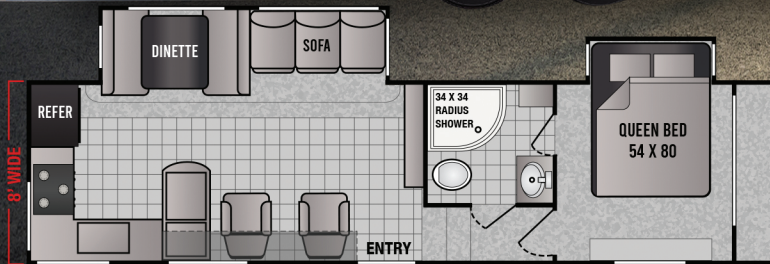

SURFSIDE

315RK

295BHS

OVERALL LENGTH	GVWR	WEIGHT			CAPACITY		TIRE SIZE	WATER		
		DRY	HITCH	AXLE	AXLE	CARGO		FRESH	GRAY	BLACK
32'-9"	12,000	9,900	2,210	7,690	6,000 (DOUBLE AXLE)	2,100	15"	50	40	40
		LBS						GAL		

OVERALL LENGTH	GVWR	WEIGHT			CAPACITY		TIRE SIZE	WATER		
		DRY	HITCH	AXLE	AXLE	CARGO		FRESH	GRAY	BLACK
33'	11,500	8,520	1,840	6,680	6,000 (DOUBLE AXLE)	2,980	15"	50	40	40
		LBS						GAL		

265RLS

OVERALL LENGTH	GVWR	WEIGHT			CAPACITY		TIRE SIZE	WATER		
		DRY	HITCH	AXLE	AXLE	CARGO		FRESH	GRAY	BLACK
30'-5"	12,000	TBD	TBD	TBD	6,000 (DOUBLE AXLE)	TBD	15"	50	40	40
		LBS						GAL		