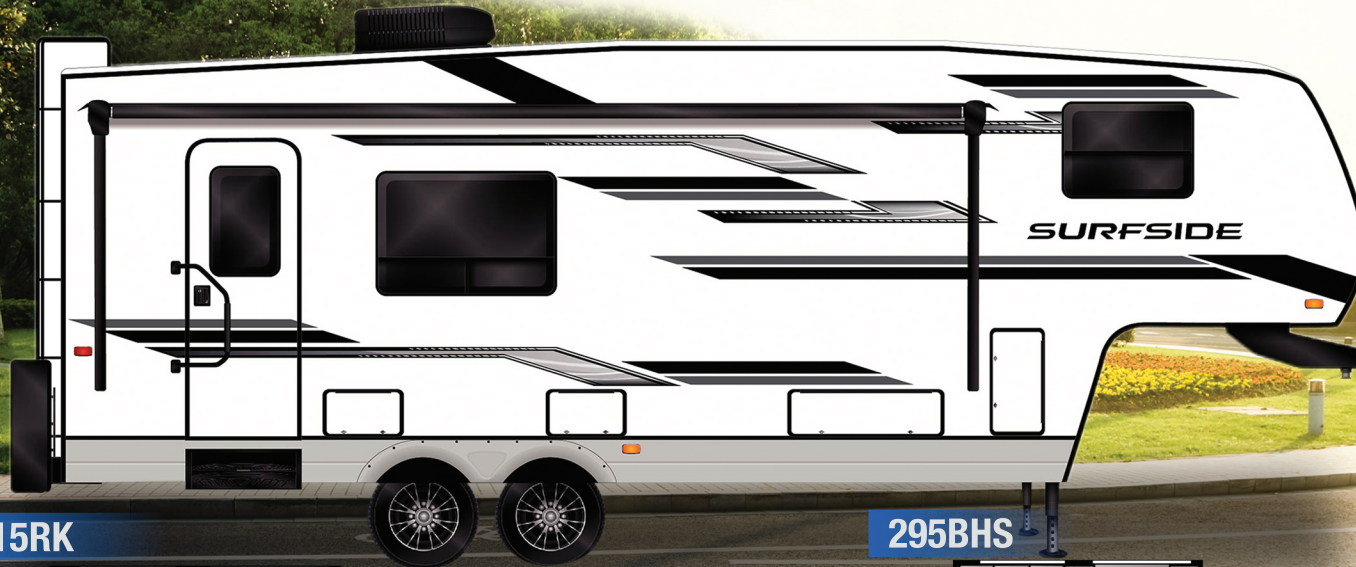

SURFSIDE

315RK

295BHS

OVERALL LENGTH	GVWR	WEIGHT			CAPACITY		TIRE SIZE	WATER		
		DRY	HITCH	AXLE	AXLE	CARGO		FRESH	GRAY	BLACK
32'-9"	12,000	9,900	2,210	7,690	6,000 (DOUBLE AXLE)	2,100	15"	50	40	40
		LBS						GAL		

OVERALL LENGTH	GVWR	WEIGHT			CAPACITY		TIRE SIZE	WATER		
		DRY	HITCH	AXLE	AXLE	CARGO		FRESH	GRAY	BLACK
33'	11,500	8,520	1,840	6,680	6,000 (DOUBLE AXLE)	2,980	15"	50	40	40
		LBS						GAL		

265RLS

OVERALL LENGTH	GVWR	WEIGHT			CAPACITY		TIRE SIZE	WATER		
		DRY	HITCH	AXLE	AXLE	CARGO		FRESH	GRAY	BLACK
30'-5"	12,000	TBD	TBD	TBD	6,000 (DOUBLE AXLE)	TBD	15"	50	40	40
		LBS						GAL		

FIFTH WHEELS

The Journey Begins...

SCAN ME