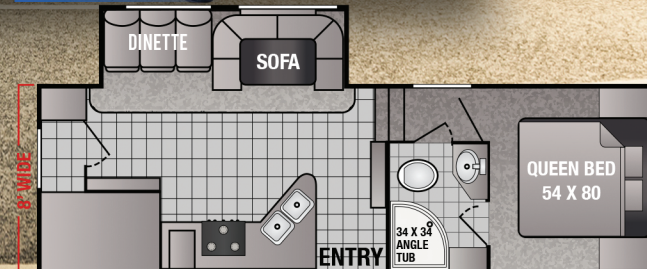

SURFSIDE

315RK

295BHS

OVERALL LENGTH	GVWR	WEIGHT			CAPACITY		TIRE SIZE	WATER		
		DRY	HITCH	AXLE	AXLE	CARGO		FRESH	GRAY	BLACK
32'-9"	12,000	9,900	2,210	7,690	6,000 (DOUBLE AXLE)	2,100	15"	50	40	40
		LBS						GAL		

OVERALL LENGTH	GVWR	WEIGHT			CAPACITY		TIRE SIZE	WATER		
		DRY	HITCH	AXLE	AXLE	CARGO		FRESH	GRAY	BLACK
33'	11,500	8,520	1,840	6,680	6,000 (DOUBLE AXLE)	2,980	15"	50	40	40
		LBS						GAL		

265RLS

OVERALL LENGTH	GVWR	WEIGHT			CAPACITY		TIRE SIZE	WATER		
		DRY	HITCH	AXLE	AXLE	CARGO		FRESH	GRAY	BLACK
30'-5"	12,000	TBD	TBD	TBD	6,000 (DOUBLE AXLE)	TBD	15"	50	40	40
		LBS						GAL		