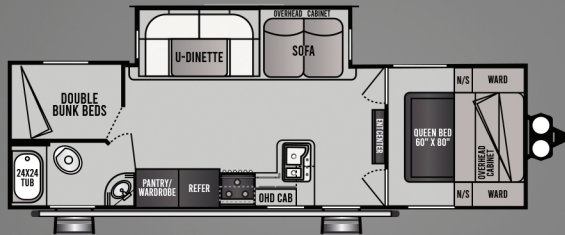

19FSS

OVERALL LENGTH 22'-6"	GVWR 7,000	WEIGHT			CAPACITY		TIRE SIZE 14"	WATER		
		DRY	HITCH	AXLE	AXLE	CARGO		FRESH	GRAY	BLACK
		4,321	596	3,635	3,500 (DOUBLE AXLE)	2,769		25	26	26
		LBS			GAL					

24BH

OVERALL LENGTH 26'-10"	GVWR 7,000	WEIGHT			CAPACITY		TIRE SIZE 15"	WATER		
		DRY	HITCH	AXLE	AXLE	CARGO		FRESH	GRAY	BLACK
		4,944	494	4,450	4,400 (DOUBLE AXLE)	2,056		50	40	40
		LBS			GAL					

25BHS

OVERALL LENGTH 26'-10"	GVWR 7,500	WEIGHT			CAPACITY		TIRE SIZE 15"	WATER		
		DRY	HITCH	AXLE	AXLE	CARGO		FRESH	GRAY	BLACK
		5,386	556	4,830	5,200 (DOUBLE AXLE)	2,114		50	40	40
		LBS			GAL					

27BHS

OVERALL LENGTH 31'-8"	GVWR 9,900	WEIGHT			CAPACITY		TIRE SIZE 15"	WATER		
		DRY	HITCH	AXLE	AXLE	CARGO		FRESH	GRAY	BLACK
		6,506	1,146	5,360	5,200 (DOUBLE AXLE)	3,394		50	40	40
		LBS			GAL					

27RLS

OVERALL LENGTH 32'-6"	GVWR 9,900	WEIGHT			CAPACITY		TIRE SIZE 15"	WATER		
		DRY	HITCH	AXLE	AXLE	CARGO		FRESH	GRAY	BLACK
		6,589	864	5,725	5,200 (DOUBLE AXLE)	3,311		50	40	40
		LBS			GAL					