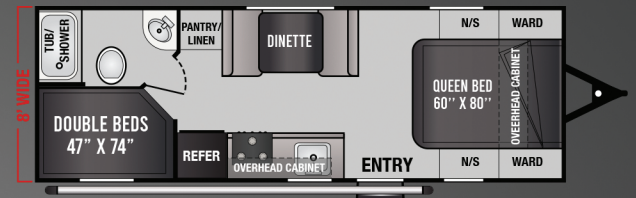

BUMPER PULL TRAILERS

16BB

OVERALL LENGTH 20'-10"	GVWR 4,400	WEIGHT			CAPACITY		TIRE SIZE 15"	WATER		
		DRY	HITCH	AXLE	AXLE	CARGO		FRESH	GRAY	BLACK
		3,420	550	2,870	4,400 (DOUBLE AXLE)	980		25	26	26
		LBS			GAL					

19FSS

OVERALL LENGTH 22'-6"	GVWR 7,000	WEIGHT			CAPACITY		TIRE SIZE 14"	WATER		
		DRY	HITCH	AXLE	AXLE	CARGO		FRESH	GRAY	BLACK
		4,321	596	3,635	3,500 (DOUBLE AXLE)	2,769		25	26	26
		LBS			GAL					

24BH

OVERALL LENGTH 26'-10"	GVWR 7,000	WEIGHT			CAPACITY		TIRE SIZE 15"	WATER		
		DRY	HITCH	AXLE	AXLE	CARGO		FRESH	GRAY	BLACK
		4,944	494	4,450	4,400 (DOUBLE AXLE)	2,056		50	40	40
		LBS			GAL					

25BHS

OVERALL LENGTH 26'-10"	GVWR 7,500	WEIGHT			CAPACITY		TIRE SIZE 15"	WATER		
		DRY	HITCH	AXLE	AXLE	CARGO		FRESH	GRAY	BLACK
		5,386	556	4,830	5,200 (DOUBLE AXLE)	2,114		50	40	40
		LBS			GAL					

27BHS

OVERALL LENGTH 31'-8"	GVWR 9,900	WEIGHT			CAPACITY		TIRE SIZE 15"	WATER		
		DRY	HITCH	AXLE	AXLE	CARGO		FRESH	GRAY	BLACK
		6,506	1,146	5,360	5,200 (DOUBLE AXLE)	3,394		50	40	40
		LBS			GAL					

27RLS

OVERALL LENGTH 32'-6"	GVWR 9,900	WEIGHT			CAPACITY		TIRE SIZE 15"	WATER		
		DRY	HITCH	AXLE	AXLE	CARGO		FRESH	GRAY	BLACK
		6,589	864	5,725	5,200 (DOUBLE AXLE)	3,311		50	40	40
		LBS			GAL					