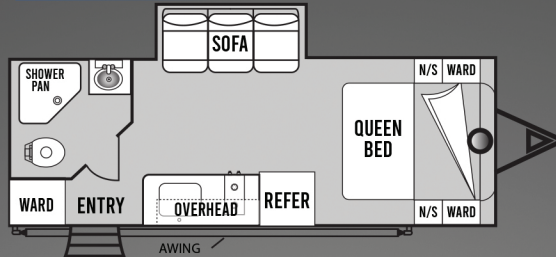

19FSS

OVERALL LENGTH 22'-6"	GVWR 7,000	WEIGHT			CAPACITY		TIRE SIZE 14"	WATER		
		DRY	HITCH	AXLE	AXLE	CARGO		FRESH	GRAY	BLACK
		4,321	596	3,635	3,500 (DOUBLE AXLE)	2,769		25	26	26
		LBS			GAL