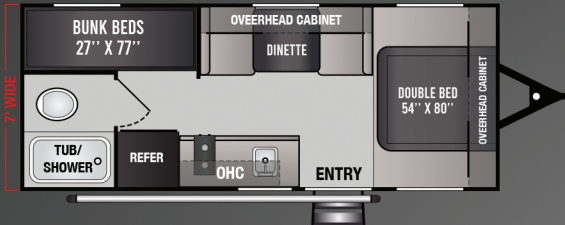

BUMPER PULL TRAILERS

16BB

OVERALL LENGTH 20'-10"	GVWR 4,400	WEIGHT			CAPACITY		TIRE SIZE 15"	WATER		
		DRY	HITCH	AXLE	AXLE	CARGO		FRESH	GRAY	BLACK
		3,420	550	2,870	4,400 (DOUBLE AXLE)	980		25	26	26
		LBS			GAL					

19FSS

OVERALL LENGTH 22'-6"	GVWR 7,000	WEIGHT			CAPACITY		TIRE SIZE 14"	WATER		
		DRY	HITCH	AXLE	AXLE	CARGO		FRESH	GRAY	BLACK
		4,321	596	3,635	3,500 (DOUBLE AXLE)	2,769		25	26	26
		LBS			GAL					

24BH

OVERALL LENGTH 26'-10"	GVWR 7,000	WEIGHT			CAPACITY		TIRE SIZE 15"	WATER		
		DRY	HITCH	AXLE	AXLE	CARGO		FRESH	GRAY	BLACK
		4,944	494	4,450	4,400 (DOUBLE AXLE)	2,056		50	40	40
		LBS			GAL					

25BHS

OVERALL LENGTH 26'-10"	GVWR 7,500	WEIGHT			CAPACITY		TIRE SIZE 15"	WATER		
		DRY	HITCH	AXLE	AXLE	CARGO		FRESH	GRAY	BLACK
		5,386	556	4,830	5,200 (DOUBLE AXLE)	2,114		50	40	40
		LBS			GAL					

27BHS

OVERALL LENGTH 31'-8"	GVWR 9,900	WEIGHT			CAPACITY		TIRE SIZE 15"	WATER		
		DRY	HITCH	AXLE	AXLE	CARGO		FRESH	GRAY	BLACK
		6,506	1,146	5,360	5,200 (DOUBLE AXLE)	3,394		50	40	40
		LBS			GAL					

27RLS

OVERALL LENGTH 32'-6"	GVWR 9,900	WEIGHT			CAPACITY		TIRE SIZE 15"	WATER		
		DRY	HITCH	AXLE	AXLE	CARGO		FRESH	GRAY	BLACK
		6,589	864	5,725	5,200 (DOUBLE AXLE)	3,311		50	40	40
		LBS			GAL					