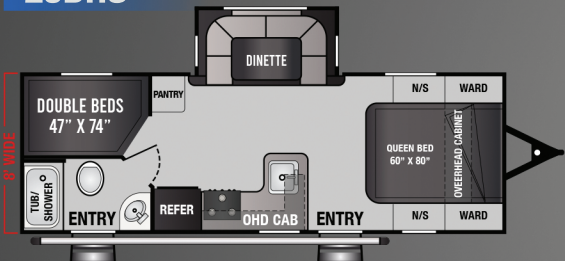

19FSS

OVERALL LENGTH 22'-6"	GVWR 7,000	WEIGHT			CAPACITY		TIRE SIZE 14"	WATER		
		DRY	HITCH	AXLE	AXLE	CARGO		FRESH	GRAY	BLACK
		4,321	596	3,635	3,500 (DOUBLE AXLE)	2,769		25	26	26
		LBS			GAL					

24BH

OVERALL LENGTH 26'-10"	GVWR 7,000	WEIGHT			CAPACITY		TIRE SIZE 15"	WATER		
		DRY	HITCH	AXLE	AXLE	CARGO		FRESH	GRAY	BLACK
		4,944	494	4,450	4,400 (DOUBLE AXLE)	2,056		50	40	40
		LBS			GAL					

25BHS

OVERALL LENGTH 26'-10"	GVWR 7,500	WEIGHT			CAPACITY		TIRE SIZE 15"	WATER		
		DRY	HITCH	AXLE	AXLE	CARGO		FRESH	GRAY	BLACK
		5,386	556	4,830	5,200 (DOUBLE AXLE)	2,114		50	40	40
		LBS			GAL					

27BHS

OVERALL LENGTH 31'-8"	GVWR 9,900	WEIGHT			CAPACITY		TIRE SIZE 15"	WATER		
		DRY	HITCH	AXLE	AXLE	CARGO		FRESH	GRAY	BLACK
		6,506	1,146	5,360	5,200 (DOUBLE AXLE)	3,394		50	40	40
		LBS			GAL					

27RLS

OVERALL LENGTH 32'-6"	GVWR 9,900	WEIGHT			CAPACITY		TIRE SIZE 15"	WATER		
		DRY	HITCH	AXLE	AXLE	CARGO		FRESH	GRAY	BLACK
		6,589	864	5,725	5,200 (DOUBLE AXLE)	3,311		50	40	40
		LBS			GAL					