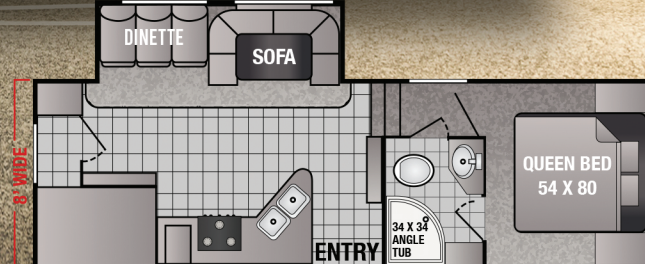

NORTHLAND

315RK

OVERALL LENGTH	GVWR	WEIGHT			CAPACITY		TIRE SIZE	WATER		
		DRY	HITCH	AXLE	AXLE	CARGO		FRESH	GRAY	BLACK
32'-9"	12,000	9,900	2,210	7,690	6,000 (DOUBLE AXLE)	2,100	15"	50	40	40
		LBS						GAL		

295BHS

OVERALL LENGTH	GVWR	WEIGHT			CAPACITY		TIRE SIZE	WATER		
		DRY	HITCH	AXLE	AXLE	CARGO		FRESH	GRAY	BLACK
33'	11,500	8,520	1,840	6,680	6,000 (DOUBLE AXLE)	2,980	15"	50	40	40
		LBS						GAL		

265RLS

OVERALL LENGTH	GVWR	WEIGHT			CAPACITY		TIRE SIZE	WATER		
		DRY	HITCH	AXLE	AXLE	CARGO		FRESH	GRAY	BLACK
30'-5"	12,000	TBD	TBD	TBD	6,000 (DOUBLE AXLE)	TBD	15"	50	40	40
		LBS						GAL		