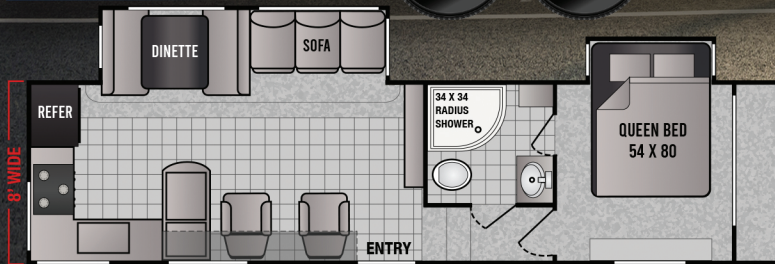

NORTHLAND

315RK

OVERALL LENGTH	GVWR	WEIGHT			CAPACITY		TIRE SIZE	WATER		
		DRY	HITCH	AXLE	AXLE	CARGO		FRESH	GRAY	BLACK
32'-9"	12,000	9,900	2,210	7,690	6,000 (DOUBLE AXLE)	2,100	15"	50	40	40
		LBS						GAL		

295BHS

OVERALL LENGTH	GVWR	WEIGHT			CAPACITY		TIRE SIZE	WATER		
		DRY	HITCH	AXLE	AXLE	CARGO		FRESH	GRAY	BLACK
33'	11,500	8,520	1,840	6,680	6,000 (DOUBLE AXLE)	2,980	15"	50	40	40
		LBS						GAL		

265RLS

OVERALL LENGTH	GVWR	WEIGHT			CAPACITY		TIRE SIZE	WATER		
		DRY	HITCH	AXLE	AXLE	CARGO		FRESH	GRAY	BLACK
30'-5"	12,000	TBD	TBD	TBD	6,000 (DOUBLE AXLE)	TBD	15"	50	40	40
		LBS						GAL		