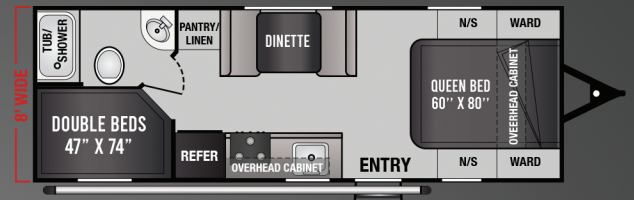

BUMPER PULL TRAILERS

16BB

OVERALL LENGTH 20'-10"	GVWR 4,400	WEIGHT			CAPACITY		TIRE SIZE 15"	WATER		
		DRY	HITCH	AXLE	AXLE	CARGO		FRESH	GRAY	BLACK
		3,420	550	2,870	4,400 (DOUBLE AXLE)	980		25	26	26
		LBS						GAL		

19FSS

OVERALL LENGTH 22'-6"	GVWR 7,000	WEIGHT			CAPACITY		TIRE SIZE 14"	WATER		
		DRY	HITCH	AXLE	AXLE	CARGO		FRESH	GRAY	BLACK
		4,321	596	3,635	3,500 (DOUBLE AXLE)	2,769		25	26	26
		LBS						GAL		

24BH

OVERALL LENGTH 26'-10"	GVWR 7,000	WEIGHT			CAPACITY		TIRE SIZE 15"	WATER		
		DRY	HITCH	AXLE	AXLE	CARGO		FRESH	GRAY	BLACK
		4,944	494	4,450	4,400 (DOUBLE AXLE)	2,056		50	40	40
		LBS						GAL		

25BHS

OVERALL LENGTH 26'-10"	GVWR 7,500	WEIGHT			CAPACITY		TIRE SIZE 15"	WATER		
		DRY	HITCH	AXLE	AXLE	CARGO		FRESH	GRAY	BLACK
		5,386	556	4,830	5,200 (DOUBLE AXLE)	2,114		50	40	40
		LBS						GAL		

27BHS

OVERALL LENGTH 31'-8"	GVWR 9,900	WEIGHT			CAPACITY		TIRE SIZE 15"	WATER		
		DRY	HITCH	AXLE	AXLE	CARGO		FRESH	GRAY	BLACK
		6,506	1,146	5,360	5,200 (DOUBLE AXLE)	3,394		50	40	40
		LBS						GAL		

27RLS

OVERALL LENGTH 32'-6"	GVWR 9,900	WEIGHT			CAPACITY		TIRE SIZE 15"	WATER		
		DRY	HITCH	AXLE	AXLE	CARGO		FRESH	GRAY	BLACK
		6,589	864	5,725	5,200 (DOUBLE AXLE)	3,311		50	40	40
		LBS						GAL		