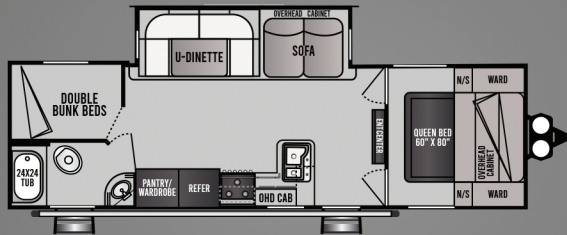

19FSS

OVERALL LENGTH 22'-6"	GVWR 7,000	WEIGHT			CAPACITY		TIRE SIZE 14"	WATER		
		DRY	HITCH	AXLE	AXLE	CARGO		FRESH	GRAY	BLACK
		4,321	596	3,635	3,500 (DOUBLE AXLE)	2,769		25	26	26
		LBS						GAL		

24BH

OVERALL LENGTH 26'-10"	GVWR 7,000	WEIGHT			CAPACITY		TIRE SIZE 15"	WATER		
		DRY	HITCH	AXLE	AXLE	CARGO		FRESH	GRAY	BLACK
		4,944	494	4,450	4,400 (DOUBLE AXLE)	2,056		50	40	40
		LBS						GAL		

25BHS

OVERALL LENGTH 26'-10"	GVWR 7,500	WEIGHT			CAPACITY		TIRE SIZE 15"	WATER		
		DRY	HITCH	AXLE	AXLE	CARGO		FRESH	GRAY	BLACK
		5,386	556	4,830	5,200 (DOUBLE AXLE)	2,114		50	40	40
		LBS						GAL		

27BHS

OVERALL LENGTH 31'-8"	GVWR 9,900	WEIGHT			CAPACITY		TIRE SIZE 15"	WATER		
		DRY	HITCH	AXLE	AXLE	CARGO		FRESH	GRAY	BLACK
		6,506	1,146	5,360	5,200 (DOUBLE AXLE)	3,394		50	40	40
		LBS						GAL		

27RLS

OVERALL LENGTH 32'-6"	GVWR 9,900	WEIGHT			CAPACITY		TIRE SIZE 15"	WATER		
		DRY	HITCH	AXLE	AXLE	CARGO		FRESH	GRAY	BLACK
		6,589	864	5,725	5,200 (DOUBLE AXLE)	3,311		50	40	40
		LBS						GAL		