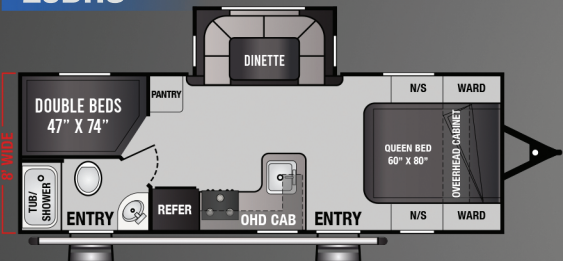

19FSS

OVERALL LENGTH 22'-6"	GVWR 7,000	WEIGHT			CAPACITY		TIRE SIZE 14"	WATER		
		DRY	HITCH	AXLE	AXLE	CARGO		FRESH	GRAY	BLACK
		4,321	596	3,635	3,500 (DOUBLE AXLE)	2,769		25	26	26
		LBS						GAL		

24BH

OVERALL LENGTH 26'-10"	GVWR 7,000	WEIGHT			CAPACITY		TIRE SIZE 15"	WATER		
		DRY	HITCH	AXLE	AXLE	CARGO		FRESH	GRAY	BLACK
		4,944	494	4,450	4,400 (DOUBLE AXLE)	2,056		50	40	40
		LBS						GAL		

25BHS

OVERALL LENGTH 26'-10"	GVWR 7,500	WEIGHT			CAPACITY		TIRE SIZE 15"	WATER		
		DRY	HITCH	AXLE	AXLE	CARGO		FRESH	GRAY	BLACK
		5,386	556	4,830	5,200 (DOUBLE AXLE)	2,114		50	40	40
		LBS						GAL		

27BHS

OVERALL LENGTH 31'-8"	GVWR 9,900	WEIGHT			CAPACITY		TIRE SIZE 15"	WATER		
		DRY	HITCH	AXLE	AXLE	CARGO		FRESH	GRAY	BLACK
		6,506	1,146	5,360	5,200 (DOUBLE AXLE)	3,394		50	40	40
		LBS						GAL		

27RLS

OVERALL LENGTH 32'-6"	GVWR 9,900	WEIGHT			CAPACITY		TIRE SIZE 15"	WATER		
		DRY	HITCH	AXLE	AXLE	CARGO		FRESH	GRAY	BLACK
		6,589	864	5,725	5,200 (DOUBLE AXLE)	3,311		50	40	40
		LBS						GAL		