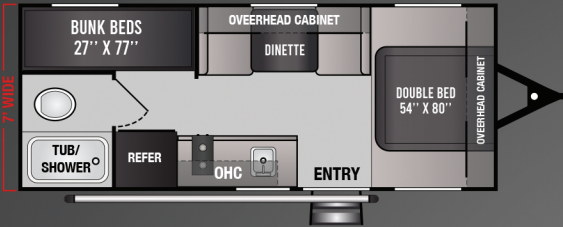

BUMPER PULL TRAILERS

16BB

OVERALL LENGTH 20'-10"	GVWR 4,400	WEIGHT			CAPACITY		TIRE SIZE 15"	WATER		
		DRY	HITCH	AXLE	AXLE	CARGO		FRESH	GRAY	BLACK
		3,420	550	2,870	4,400 (DOUBLE AXLE)	980		25	26	26
		LBS						GAL		

19FSS

OVERALL LENGTH 22'-6"	GVWR 7,000	WEIGHT			CAPACITY		TIRE SIZE 14"	WATER		
		DRY	HITCH	AXLE	AXLE	CARGO		FRESH	GRAY	BLACK
		4,321	596	3,635	3,500 (DOUBLE AXLE)	2,769		25	26	26
		LBS						GAL		

24BH

OVERALL LENGTH 26'-10"	GVWR 7,000	WEIGHT			CAPACITY		TIRE SIZE 15"	WATER		
		DRY	HITCH	AXLE	AXLE	CARGO		FRESH	GRAY	BLACK
		4,944	494	4,450	4,400 (DOUBLE AXLE)	2,056		50	40	40
		LBS						GAL		

25BHS

OVERALL LENGTH 26'-10"	GVWR 7,500	WEIGHT			CAPACITY		TIRE SIZE 15"	WATER		
		DRY	HITCH	AXLE	AXLE	CARGO		FRESH	GRAY	BLACK
		5,386	556	4,830	5,200 (DOUBLE AXLE)	2,114		50	40	40
		LBS						GAL		

27BHS

OVERALL LENGTH 31'-8"	GVWR 9,900	WEIGHT			CAPACITY		TIRE SIZE 15"	WATER		
		DRY	HITCH	AXLE	AXLE	CARGO		FRESH	GRAY	BLACK
		6,506	1,146	5,360	5,200 (DOUBLE AXLE)	3,394		50	40	40
		LBS						GAL		

27RLS

OVERALL LENGTH 32'-6"	GVWR 9,900	WEIGHT			CAPACITY		TIRE SIZE 15"	WATER		
		DRY	HITCH	AXLE	AXLE	CARGO		FRESH	GRAY	BLACK
		6,589	864	5,725	5,200 (DOUBLE AXLE)	3,311		50	40	40
		LBS						GAL		