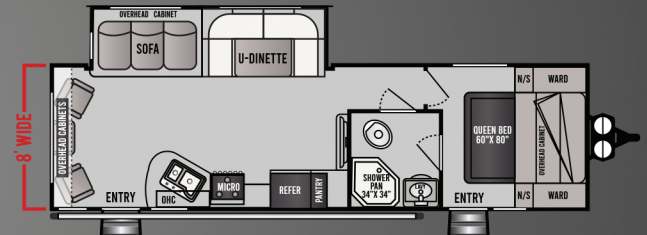

25BHS

OVERALL LENGTH 26'-10"	GVWR 7,500	WEIGHT			CAPACITY		TIRE SIZE 15"	WATER		
		DRY	HITCH	AXLE	AXLE	CARGO		FRESH	GRAY	BLACK
		5,386	556	4,830	5,200 (DOUBLE AXLE)	2,114		50	40	40
		LBS						GAL		

27BHS

OVERALL LENGTH 31'-8"	GVWR 9,900	WEIGHT			CAPACITY		TIRE SIZE 15"	WATER		
		DRY	HITCH	AXLE	AXLE	CARGO		FRESH	GRAY	BLACK
		6,506	1,146	5,360	5,200 (DOUBLE AXLE)	3,394		50	40	40
		LBS						GAL		

27RLS

OVERALL LENGTH 32'-6"	GVWR 9,900	WEIGHT			CAPACITY		TIRE SIZE 15"	WATER		
		DRY	HITCH	AXLE	AXLE	CARGO		FRESH	GRAY	BLACK
		6,589	864	5,725	5,200 (DOUBLE AXLE)	3,311		50	40	40
		LBS						GAL		