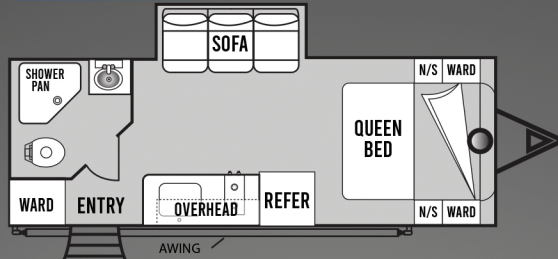

BUMPER PULL TRAILERS

16BB

OVERALL LENGTH 20'-10"	GVWR 4,400	WEIGHT			CAPACITY		TIRE SIZE 15"	WATER		
		DRY	HITCH	AXLE	AXLE	CARGO		FRESH	GRAY	BLACK
		3,420	550	2,870	4,400 (DOUBLE AXLE)	980		25	26	26
		LBS						GAL		

19FSS

OVERALL LENGTH 22'-6"	GVWR 7,000	WEIGHT			CAPACITY		TIRE SIZE 14"	WATER		
		DRY	HITCH	AXLE	AXLE	CARGO		FRESH	GRAY	BLACK
		4,321	596	3,635	3,500 (DOUBLE AXLE)	2,769		25	26	26
		LBS						GAL		

24BH

OVERALL LENGTH 26'-10"	GVWR 7,000	WEIGHT			CAPACITY		TIRE SIZE 15"	WATER		
		DRY	HITCH	AXLE	AXLE	CARGO		FRESH	GRAY	BLACK
		4,944	494	4,450	4,400 (DOUBLE AXLE)	2,056		50	40	40
		LBS						GAL		

25BHS

OVERALL LENGTH 26'-10"	GVWR 7,500	WEIGHT			CAPACITY		TIRE SIZE 15"	WATER		
		DRY	HITCH	AXLE	AXLE	CARGO		FRESH	GRAY	BLACK
		5,386	556	4,830	5,200 (DOUBLE AXLE)	2,114		50	40	40
		LBS						GAL		

27BHS

OVERALL LENGTH 31'-8"	GVWR 9,900	WEIGHT			CAPACITY		TIRE SIZE 15"	WATER		
		DRY	HITCH	AXLE	AXLE	CARGO		FRESH	GRAY	BLACK
		6,506	1,146	5,360	5,200 (DOUBLE AXLE)	3,394		50	40	40
		LBS						GAL		

27RLS

OVERALL LENGTH 32'-6"	GVWR 9,900	WEIGHT			CAPACITY		TIRE SIZE 15"	WATER		
		DRY	HITCH	AXLE	AXLE	CARGO		FRESH	GRAY	BLACK
		6,589	864	5,725	5,200 (DOUBLE AXLE)	3,311		50	40	40
		LBS						GAL		

Genesis Supreme RV, Inc

23129 Cajalco Rd, Perris, CA 92570 (951) 337-0254

Dry Weight measured from standard build and will vary with options. Weight of water, LP gas, fuel and options are not included in Cargo Capacity payload. All product data, graphics and photography in this brochure were as accurate as possible at press time. Subsequent refinements during the model year may be evident in the actual product. Genesis Supreme reserves the right to change colors, materials, equipment and specifications without notice - as well as to add, modify or discontinue models shown in promotional materials. Unloaded vehicle weight and carrying capacities will vary upon optional equipment. REV 3/23