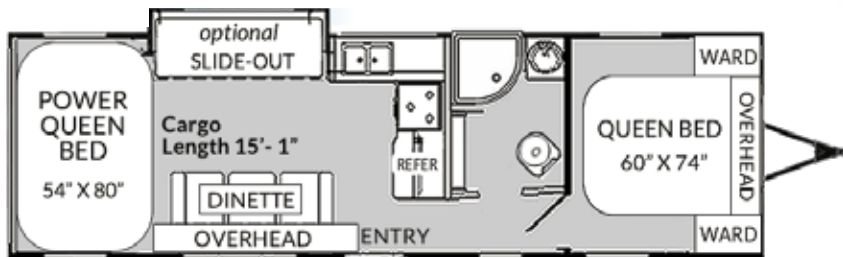

GENESIS

27FS SPEC SHEET

UNIT SPECS

OVERALL LENGTH	32'9"
GVWR (lbs)	11,500
DRY WEIGHT (lbs)	7,460
HITCH WEIGHT (lbs)	1,320
AXLE WEIGHT (lbs)	6,140
AXLE CAPACITY (lbs)	6,000
CARGO CAPACITY (lbs)**	4,040
TIRE SIZE	15"
FRESH WATER (GAL)	100
GRAY WATER (GAL)	40
BLACK TANK (GAL)	40

Note: Weights may change due to options added.

Options:

4.0KW ONAN Generator w/Transfer Switch	
Wireless Back up Camera	
Power Stab Jacks	
TV - Bedroom (32")	
Opposing Rear Power Dinette IPO Power Lower Bed	
Two (2) Swivel Rockers IPO Dinette	
Slide-Out Living Room	
Power Sofa Bed (Rear)	
Over the Range Microwave-Large	
Stainless Steel Galley Package	
Rear Screen Wall	
EZ Flex Suspension	
Exterior Premier Package (Forced Option) X	
Interior Deluxe Package (Forced Option) X	
Arctic Package*	
Double Insulated Roof	
Patio Cables	
Winterized	
Fold Down Stairs w/Fold Entry DR Handle	
Patriotic Pkg	
Pacific West Associates Tag Req'd X	
RVIA Tag Req'd X	
Exterior Premier Package - Discount X	
Interior Deluxe Package - Discount X	
Volume Discount X	