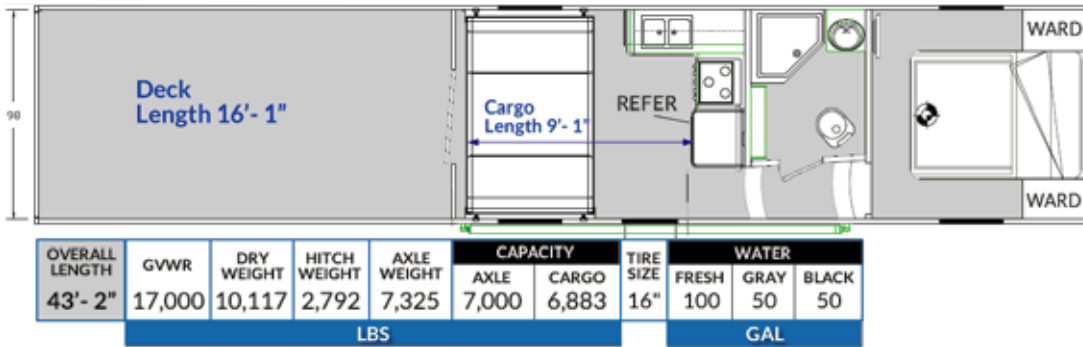

GENESIS OVERNIGHTER

4016FS SPEC SHEET

UNIT SPECS

OVERALL LENGTH	43' 2"
GVWR (lbs)	17,000
DRY WEIGHT (lbs)	10,117
HITCH WEIGHT (lbs)	2,792
AXLE WEIGHT (lbs)	7,325
AXLE CAPACITY (lbs)	7,000
CARGO CAPACITY (lbs)**	6,883
TIRE SIZE	16"
FRESH WATER (GAL)	100
GRAY WATER (GAL)	50
BLACK TANK (GAL)	50
DECK SPACE	16

Standard Features - Included in Base Price

- 12" inch High Beam (Chassis)
- 16" wheels 6 lug/tires E rated
- Two(2) Stab Jacks 2 Rear
- 100 Gallons Fresh Water
- 50 Gallon Black
- 50 Gallon Gray
- 102" Wide-Body Design
- Integrated Rear Spoiler
- Dual 20-LB Propane Tanks w/Deluxe Cover
- Extra-Large Windows (Radius & Tinted) & Valances
- 34" x 34" Radius Shower
- 18K Furnace
- 13.5K BTU A/C Living Room
- Electric OH Happi Jac bed 60 x 80
- Power Awning w/LED Light Strip 15'
- 38" Rear Entry Door from Deck
- Exterior Metal Diamond Plate Front & Skirting
- Plumbed for Exterior LP Hookup
- Double Radius Entry Door Step
- Seamless One-Piece PVC Roof
- Key Hooks
- 12v Powered Fan Roof Vents (Lavy/Galley)
- LED Interior Lighting Throughout
- Tie downs on deck
- Composite upgraded decking
- .6 cu Microwave
- .6 cu Gas/Elect Refer
- AM/FM/CD/DVD Player w/4 Inside/2 Outside Speakers
- Three-Burner Stove w/ Oven