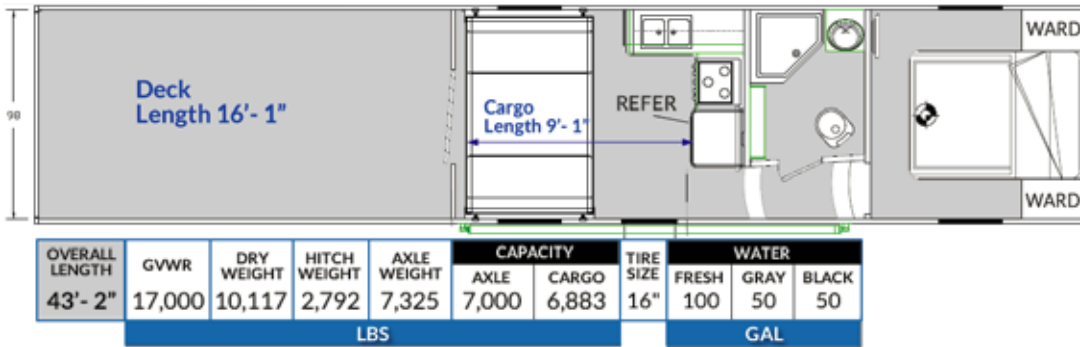

VORTEX

OVERNIGHTER

4016FS SPEC SHEET

UNIT SPECS

OVERALL LENGTH	43' 2"
GVWR (lbs)	17,000
DRY WEIGHT (lbs)	10,117
HITCH WEIGHT (lbs)	2,792
AXLE WEIGHT (lbs)	7,325
AXLE CAPACITY (lbs)	7,000
CARGO CAPACITY (lbs)**	6,883
TIRE SIZE	16"
FRESH WATER (GAL)	100
GRAY WATER (GAL)	50
BLACK TANK (GAL)	50
DECK SPACE	16

Standard Features - Included in Base Price

- 12" inch High Beam (Chassis)
- 16" wheels 6 lug/tires E rated
- Two(2) Stab Jacks 2 Rear
- 100 Gallons Fresh Water
- 50 Gallon Black
- 50 Gallon Gray
- 102" Wide-Body Design
- Integrated Rear Spoiler
- Dual 20-LB Propane Tanks w/Deluxe Cover
- Extra-Large Windows (Radius & Tinted) & Valances
- 34" x 34" Radius Shower
- 18K Furnace
- 13.5K BTU A/C Living Room
- Electric OH Happi Jac bed 60 x 80
- Power Awning w/LED Light Strip 15'
- 38" Rear Entry Door from Deck
- Exterior Metal Diamond Plate Front & Skirting
- Plumbed for Exterior LP Hookup
- Double Radius Entry Door Step
- Seamless One-Piece PVC Roof
- Key Hooks
- 12v Powered Fan Roof Vents (Lavy/Galley)
- LED Interior Lighting Throughout
- Tie downs on deck
- Composite upgraded decking
- .6 cu Microwave
- .6 cu Gas/Elect Refer
- AM/FM/CD/DVD Player w/4 Inside/2 Outside Speakers
- Three-Burner Stove w/ Oven