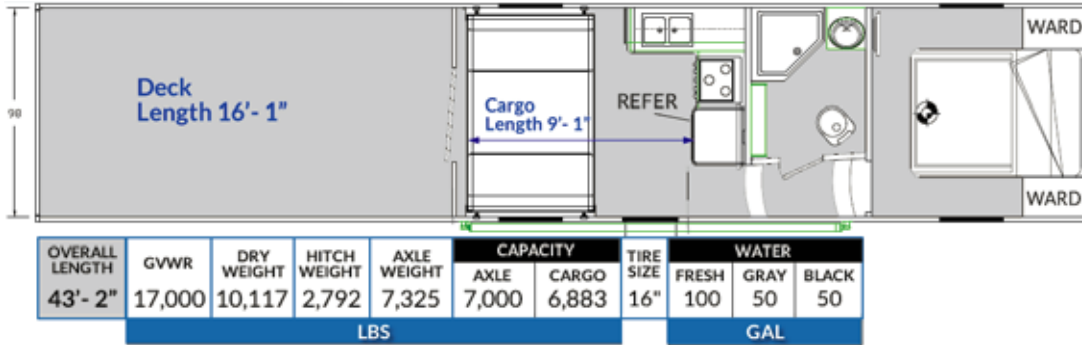

BLAZEN

OVERNIGHTER

4016FS SPEC SHEET

UNIT SPECS

OVERALL LENGTH	43' 2"
GVWR (lbs)	17,000
DRY WEIGHT (lbs)	10,117
HITCH WEIGHT (lbs)	2,792
AXLE WEIGHT (lbs)	7,325
AXLE CAPACITY (lbs)	7,000
CARGO CAPACITY (lbs)**	6,883
TIRE SIZE	16"
FRESH WATER (GAL)	100
GRAY WATER (GAL)	50
BLACK TANK (GAL)	50
DECK SPACE	16

Standard Features - Included in Base Price

- 12" inch High Beam (Chassis)
- 16" wheels 6 lug/tires E rated
- Two(2) Stab Jacks 2 Rear
- 100 Gallons Fresh Water
- 50 Gallon Gray
- 50 Gallon Black
- 102" Wide-Body Design
- Integrated Rear Spoiler
- Dual 20-LB Propane Tanks w/Deluxe Cover
- Extra-Large Windows (Radius & Tinted) & Valances
- 34" x 34" Radius Shower
- 18K Furnace
- 13.5K BTU A/C Living Room
- Electric OH Happi Jac bed 60 x 80
- Power Awning w/LED Light Strip 15'
- 38" Rear Entry Door from Deck
- Exterior Metal Diamond Plate Front & Skirting
- Plumbed for Exterior LP Hookup
- Double Radius Entry Door Step
- Seamless One-Piece PVC Roof
- Key Hooks
- 12v Powered Fan Roof Vents (Lavy/Galley)
- LED Interior Lighting Throughout
- Tie downs on deck
- Composite upgraded decking
- .6 cu Microwave
- .6 cu Gas/Elect Refer
- AM/FM/CD/DVD Player w/4 Inside/2 Outside Speakers
- Three-Burner Stove w/ Oven