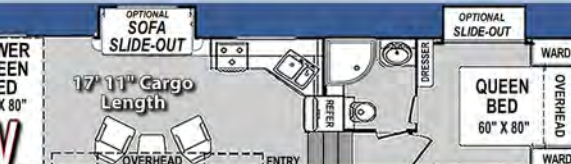

1914V

2815V

3317V

2213V

2916V

3518V

2317V

3016V

3719CKXL

2513V

3219V

4025V

2715V

Standards

- Wide Body
- Fiberglass, Alum. Framed Walls
- LED High End Tail Lights
- Awnings

Options

- Black Tank Flush
- Dual LP Tanks
- LED Interior Lighting
- Living Room A/C
- Glass Top Range
- Pillow Top Mattress
- Keyless/Remote Entry Lock
- Artic Package
- Central Vacuum System
- Memory Foam Mattress
- 160W Solar System
- Thermo Pane Windows
- Opposing Dinette
- Power & Cooling Upgrade Package
- Stainless Steel Galley Package
- Rear Screen Wall

See all Standards, Options, Specs, Weights and photos at www.GenesisSupreme.com

Specs	1914V	2213V	2317V	2513V	2715V	2815V	2916V	3016V	3219V	3317V	3518V	3719	4025V
OVERALL LENGTH	24' 4"	27'	29'	29'	32' 9"	30' 6"	30' 5"	35' 6"	34' 10"	34' 10"	37' 10"	37' 10"	41'
GVWR (lbs)	8,200	9,900	9,900	9,900	9,900	13,800	11,500	12,500	13,800	13,800	13,800	13,800	17,500
DRY WEIGHT (lbs)	5,220	6,060	6,240	6,340	7,460	8,960	8,330	8,860	10,180	10,460	10,200	10,980	11,880
HITCH WEIGHT (lbs)	620	1,000	800	980	1,320	2,400	1,950	1,700	2,260	2,150	3,200	3,200	2,880
AXLE WEIGHT (lbs)	4,600	5,060	5,440	5,360	6,140	6,560	5,430	7,100	6,490	6,490	7,000	7,000	8,140
AXLE CAPACITY (lbs)	4,400	5,200	5,200	5,200	5,200	7,000	6,000	7,000	7,000	7,000	7,000	7,000	7,000
CARGO CAPACITY (lbs)	2,980	3,840	3,660	3,560	2,440	4,840	3,220	3,640	3,620	3,340	3,600	3,600	5,620
TIRE SIZE	15"	15"	15"	15"	15"	16"	16"	16"	16"	16"	16"	16"	16"
FRESH WATER (GAL)	100	100	100	100	100	100	100	100	160	160	160	160	160
GRAY WATER (GAL)	32	40	40	40	40	40	50	50	50	50	50	50	50
BLACK TANK (GAL)	32	40	40	40	40	40	50	50	50	50	50	50	50

Dry Weight: Measured from standard build and will vary with options.

Cargo Capacity: Weight of water, LP gas, fuel and options are not included in payload.

Genesis Supreme RV
23129 Cajalco Rd
Perris, CA 92570